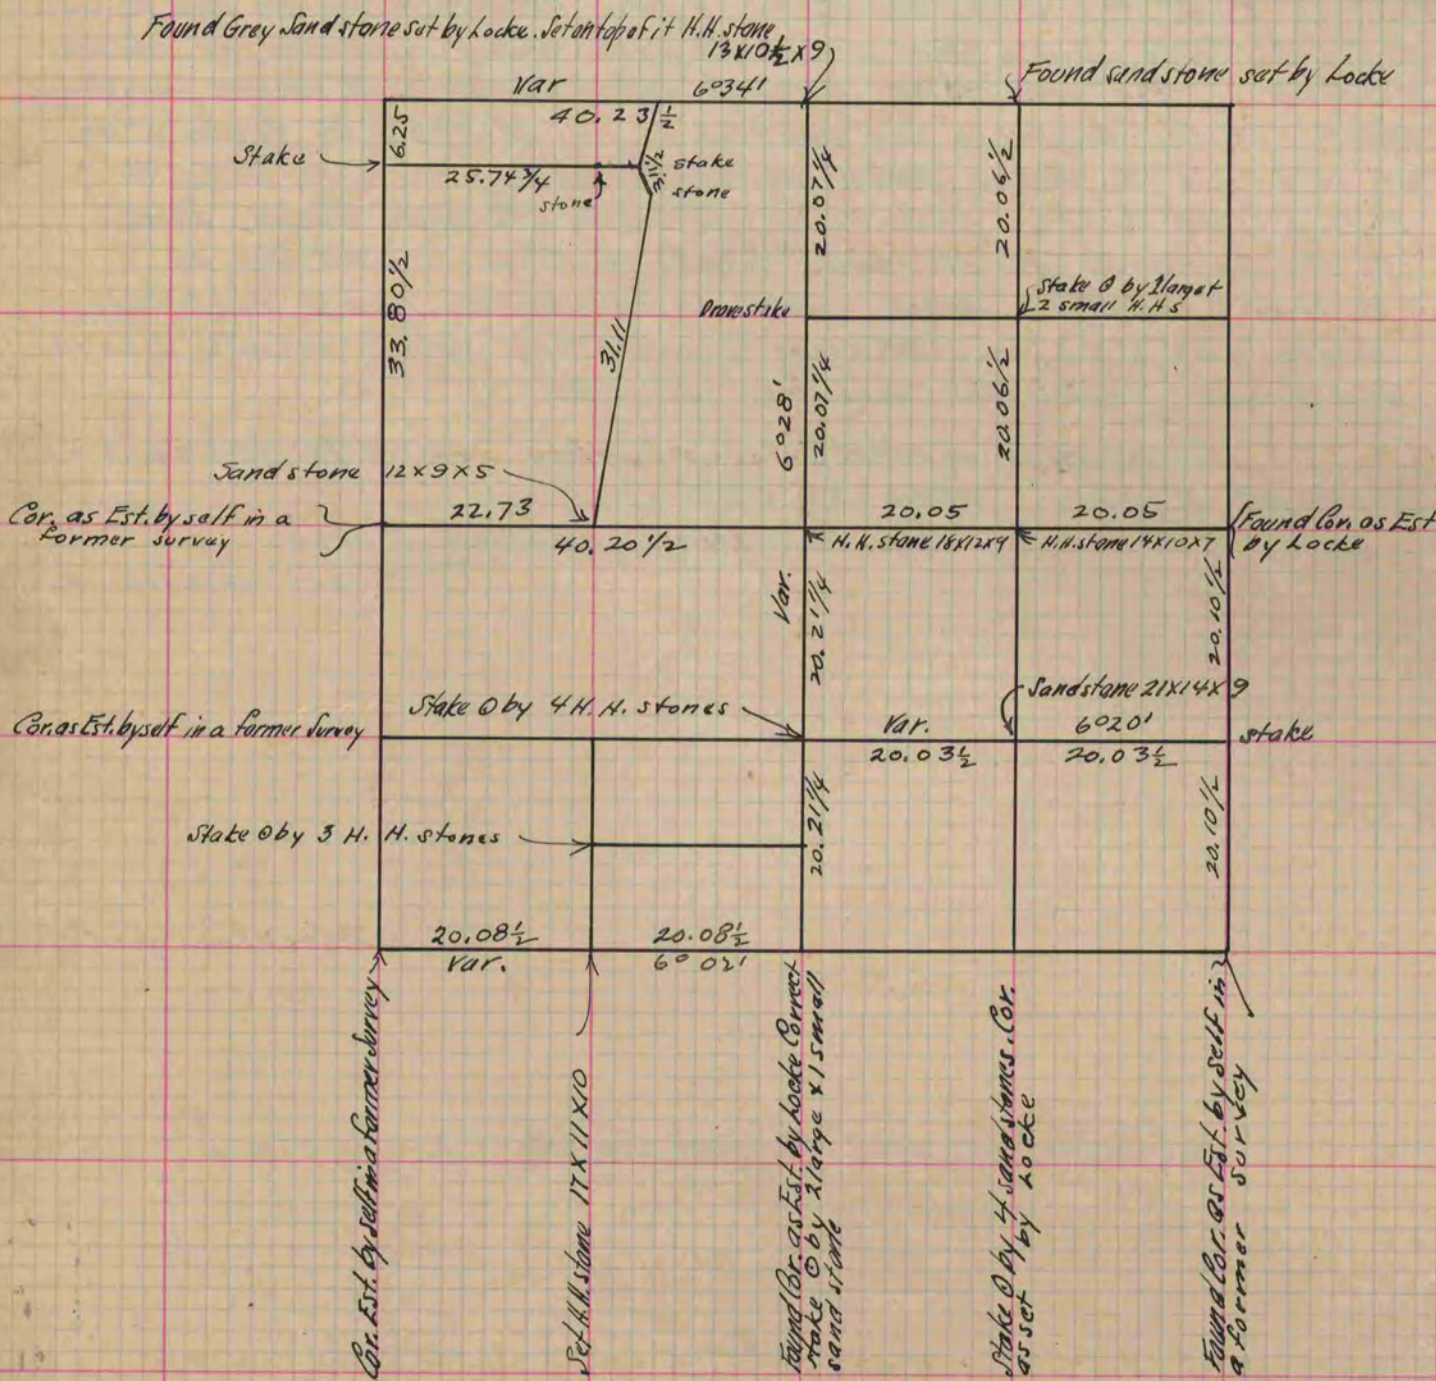

# PLAT AND RECORD

Of a Survey on Section 9 T 3 R 10 E. of the 4 P. M. in Magnolia Township  
Rock County, Wisconsin, made June the 7-8-79 1875

I hereby certify that the following is a correct record of said survey as made by me.

COUNTY BUILDING  
CITY OF JANESVILLE

(Signed) Edward Ruger  
R.H.B.

County Surveyor.

Copied from P. 146 Vol. 2. Original County Surveyors Record