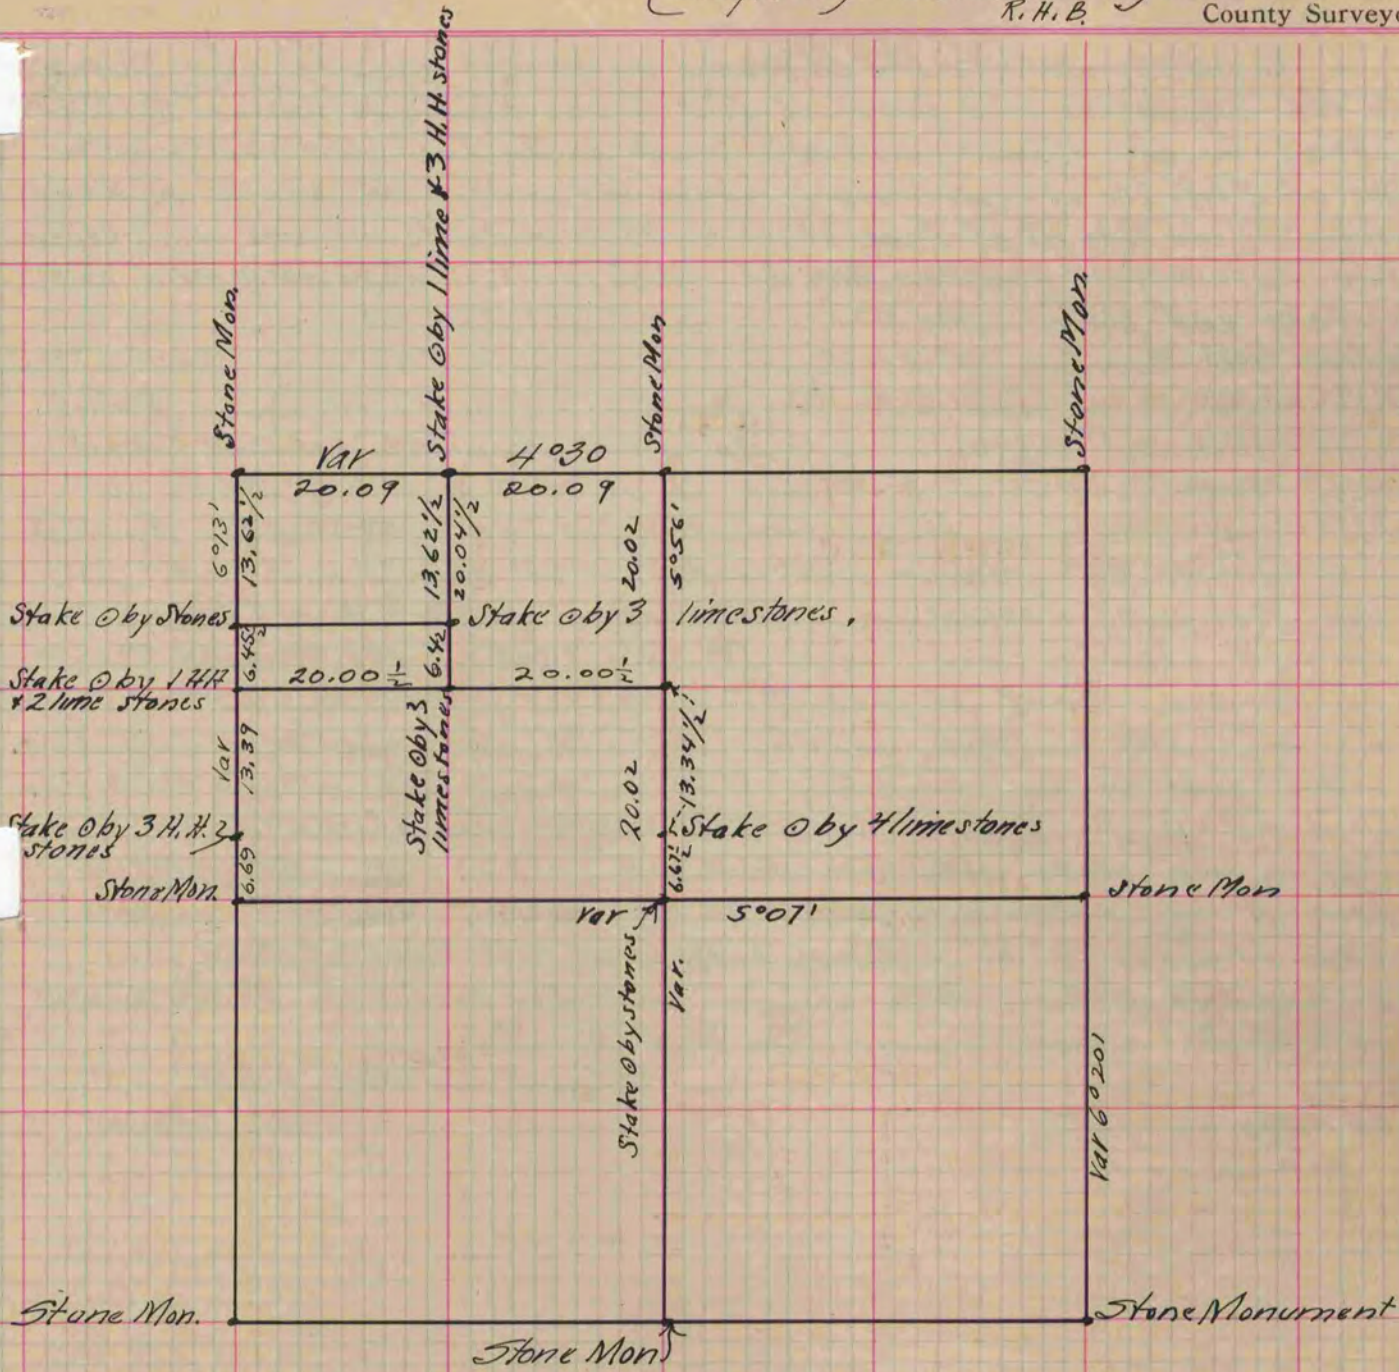

MICROFILMED

PLAT AND RECORD

COUNTY BUILDING
CITY OF JANESVILLE

Of a Survey on Section 32 T 2 R 11 E. of the 4 P. M. in Plymouth Township

Rock County, Wisconsin, made June the 14 15 1875

I hereby certify that the following is a correct record of said survey as made by me.

(Signed) Edward Ruger
R.H.B. County Surveyor.

Copied from Page 147 Vol. 2. Original County Surveyors Record