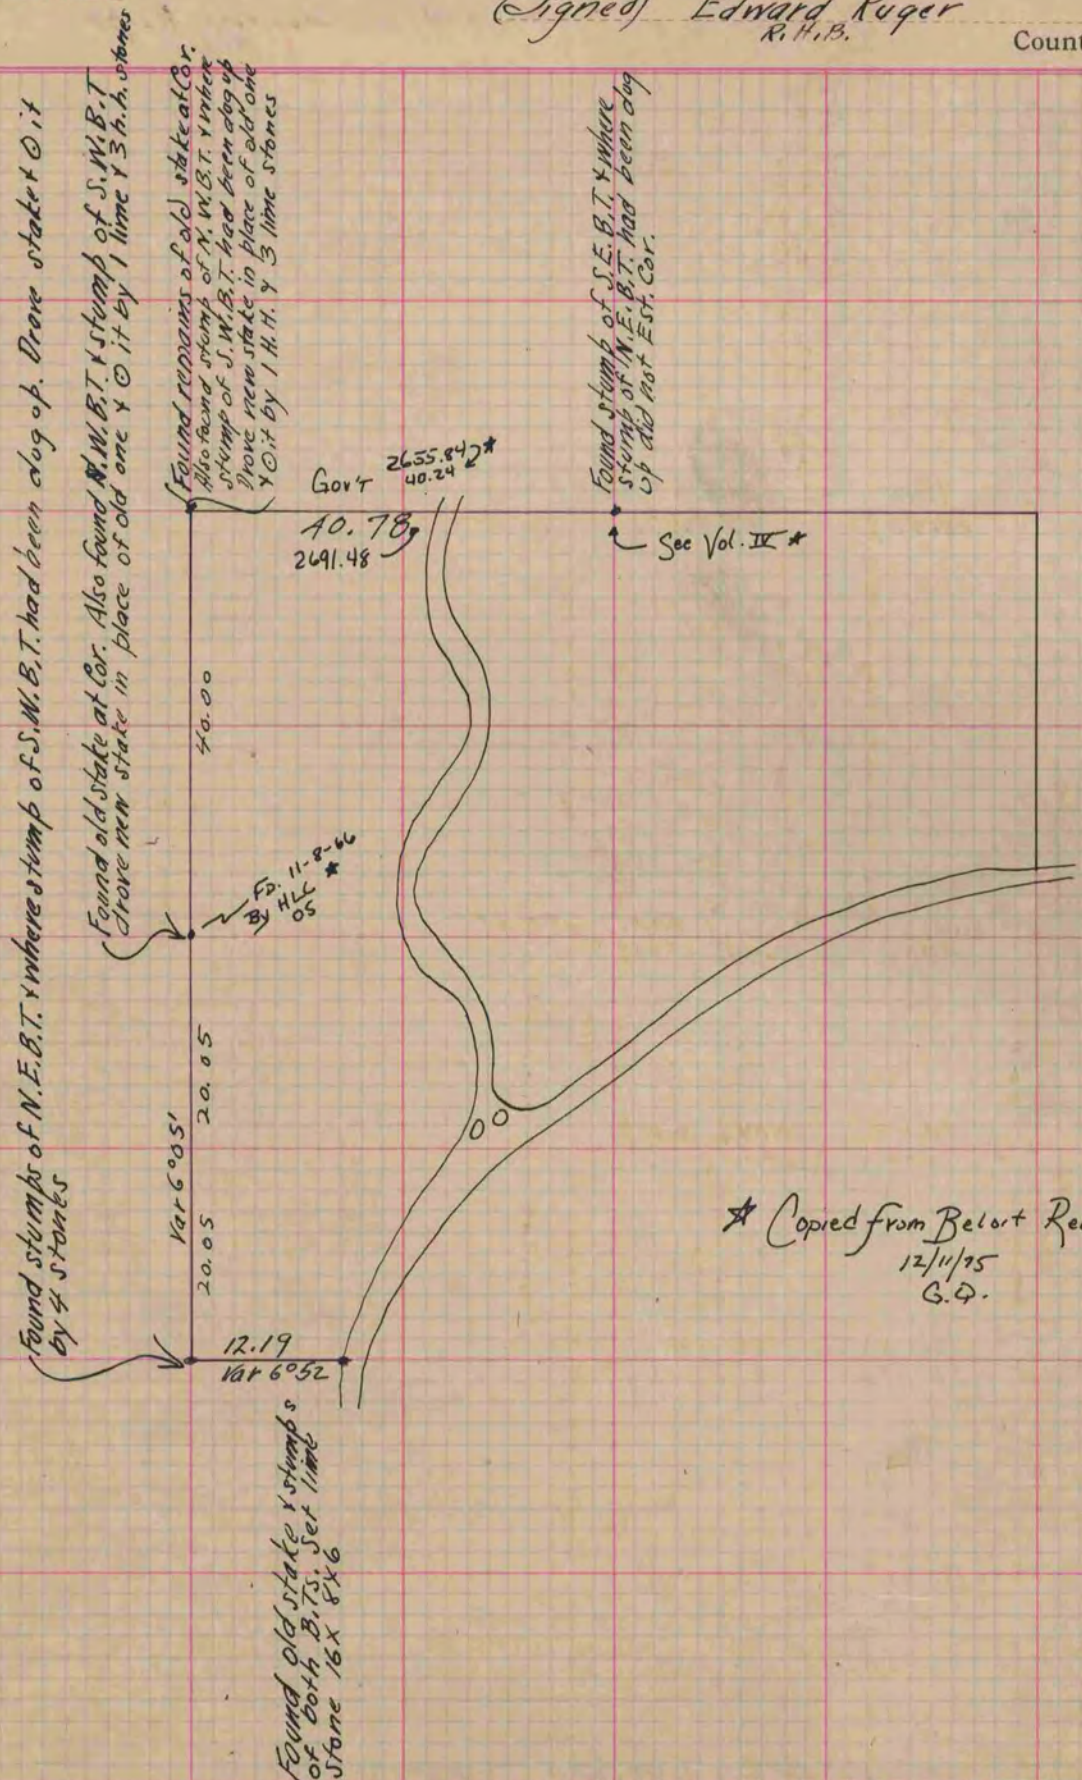

PLAT AND RECORD

MICROFILMED

Of a Survey on Section 19 T 4 R 12 E. of the 4 P. M. in Fulton Township

Rock County, Wisconsin, made August the 18 1875

COUNTY BUILDING CITY OF JANESVILLE hereby certify that the following is a correct record of said survey as made by me.

(Signed) Edward Ruger
R.H.B.

County Surveyor

* Copied from Beloit Records
12/11/75
G.D.

Copied from P. 154 Vol. 2 Original County Surveyors Record.