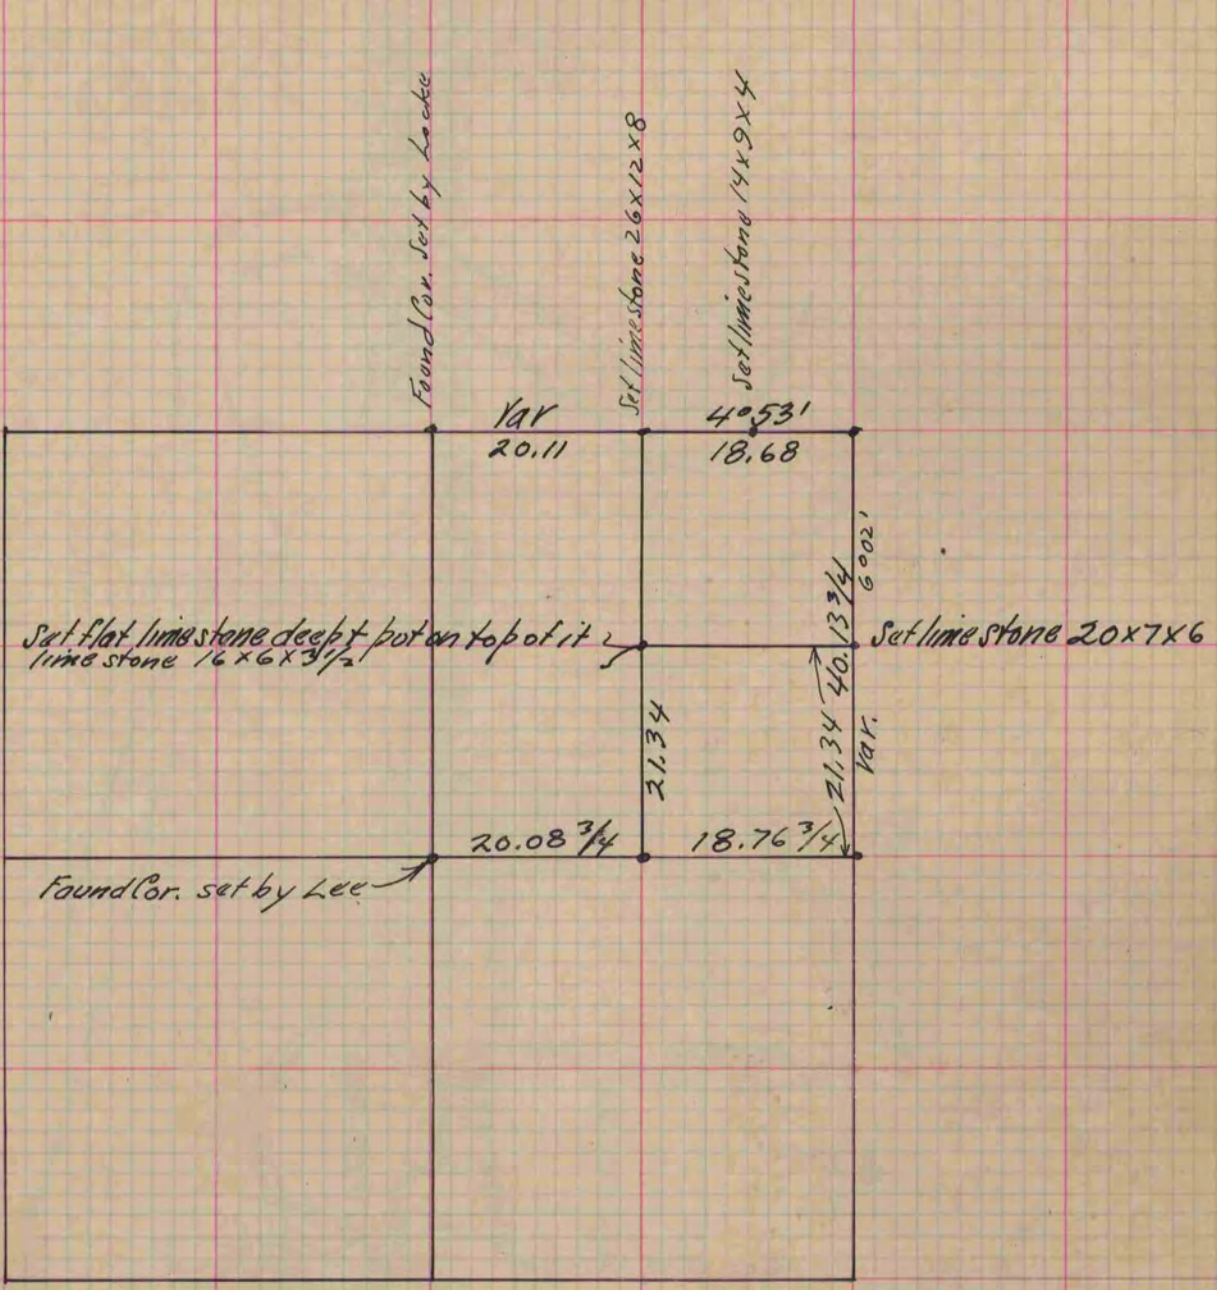

MICROFILMED PLAT AND RECORD

Of a Survey on Section 13 T 2 R 12 E. of the 4 P. M. in Rock Township
Rock County, Wisconsin, made June the 21 1877

I hereby certify that the following is a correct record of said survey as made by me.

COUNTY BUILDING
CITY OF JANESVILLE

(Signed) Edward Ruger
R.H.B. County Surveyor.

Copied from P. 191 Vol. 2 County Surveyors Record.