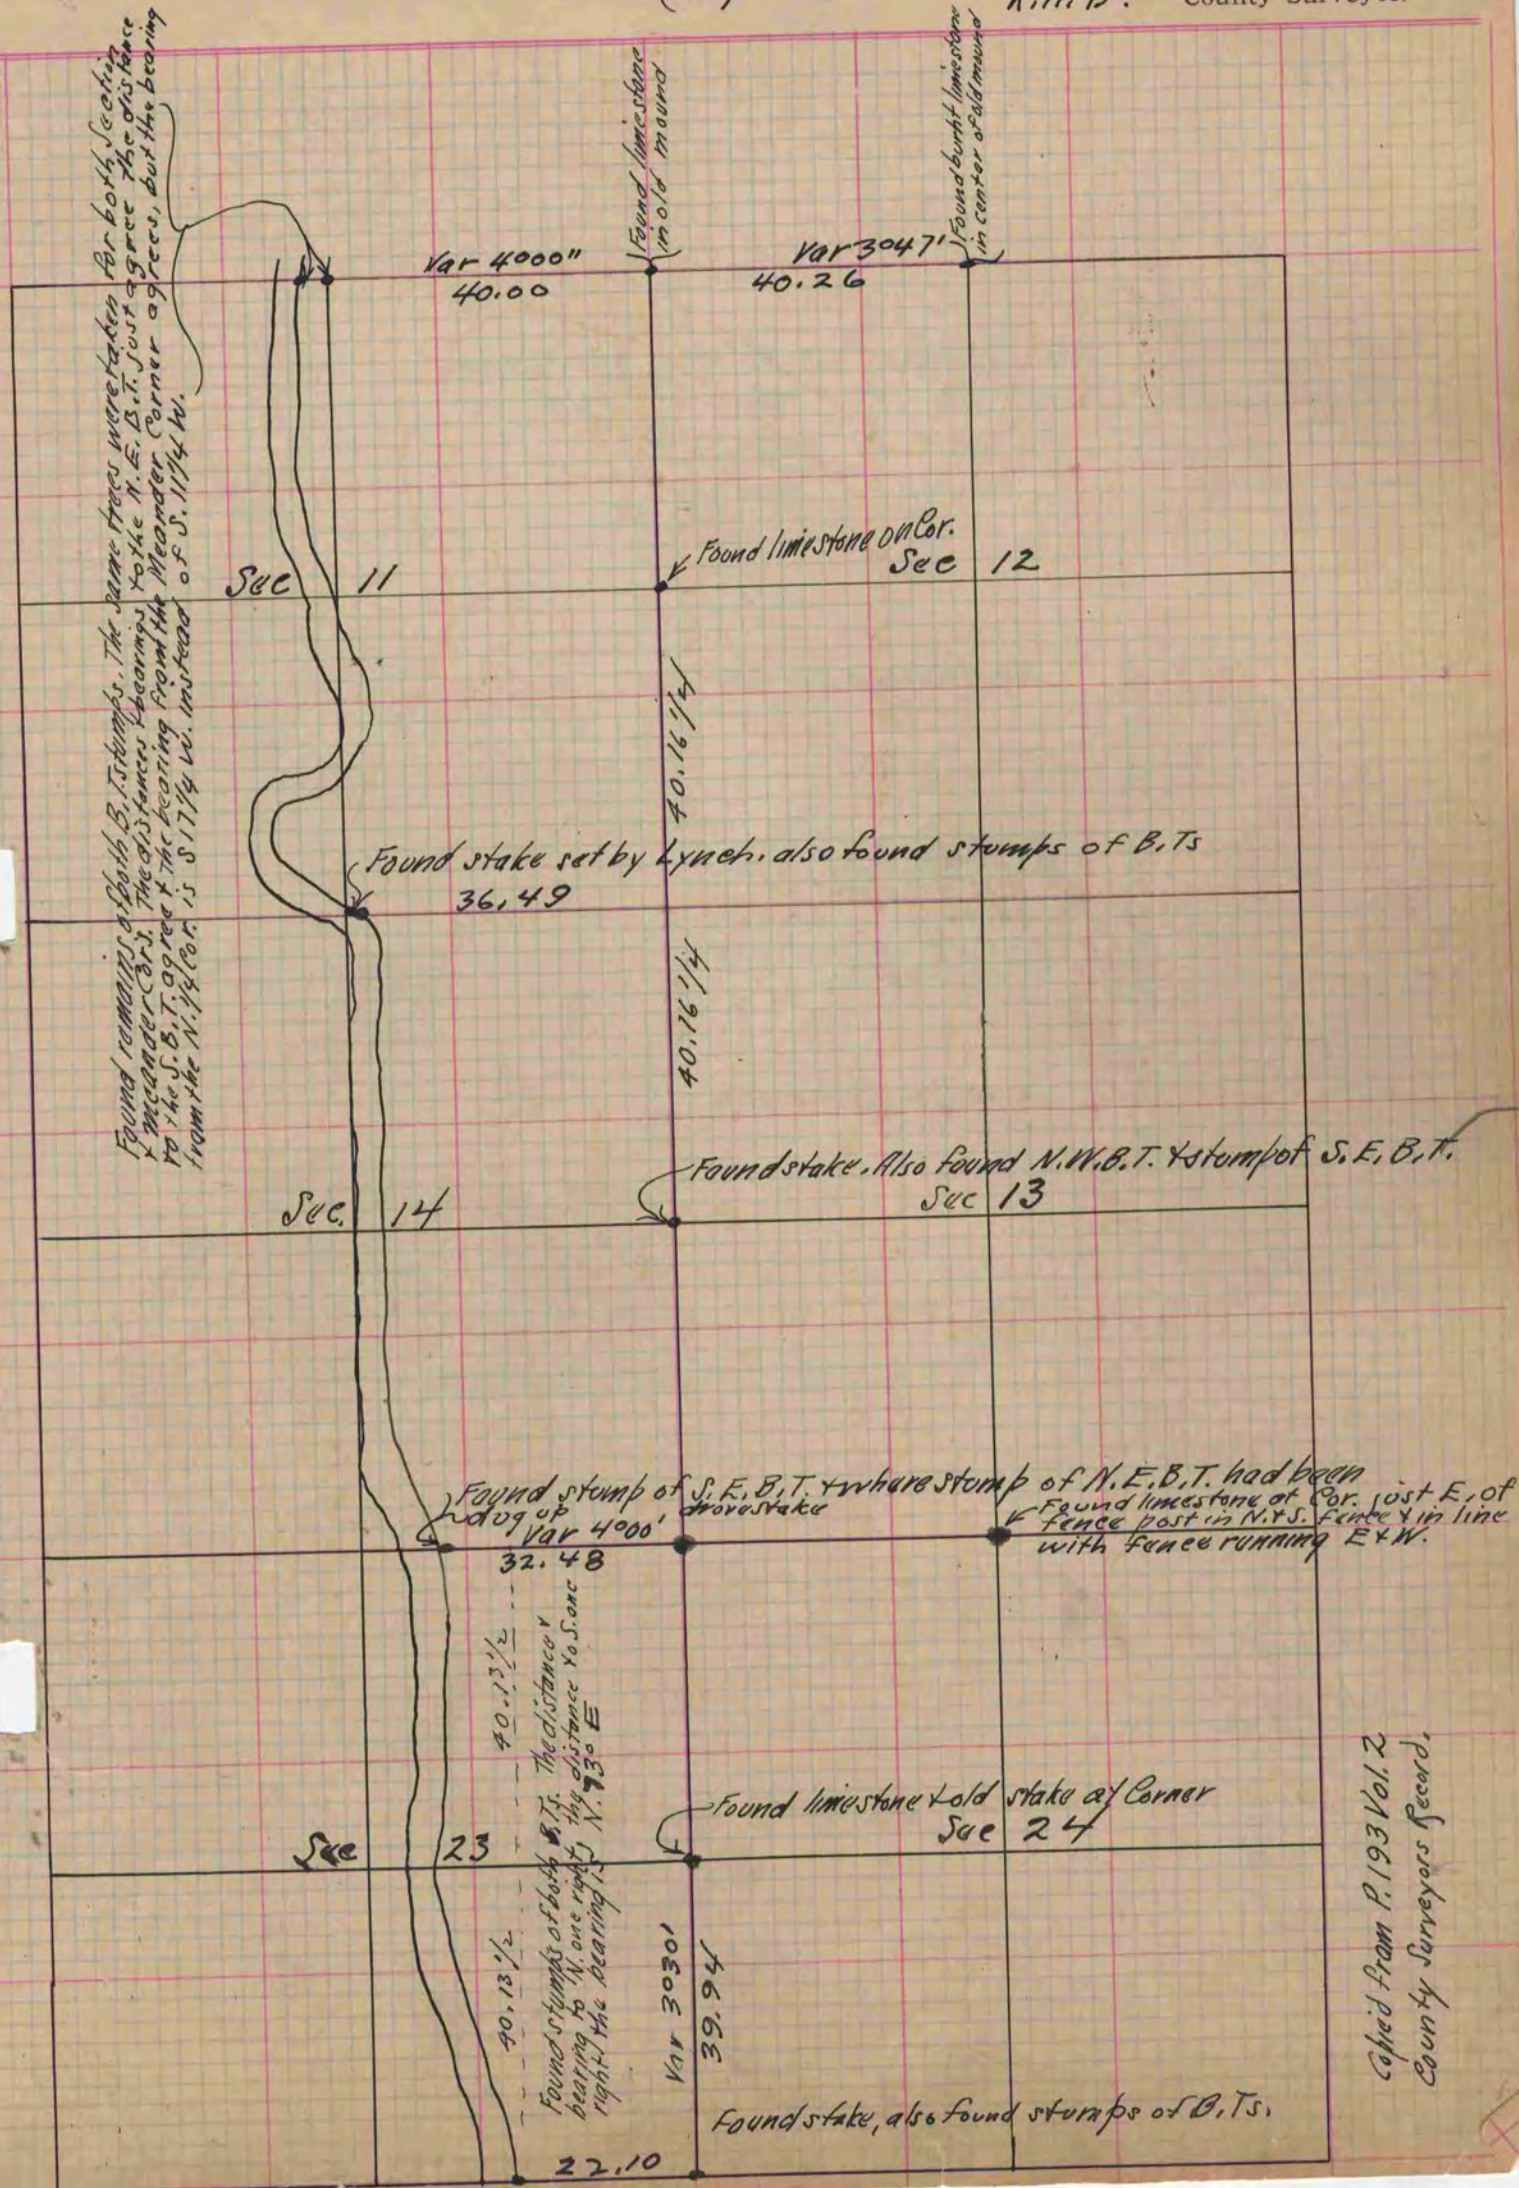

MICROFILMED PLAT AND RECORD

239
V-2

COUNTY BUILDING
CITY OF JANESVILLE

Beloit

Township

Of a Survey on Sections 11, 12, 13, 14 T 1 R 12 E. of the 4 P. M. in

Rock County, Wisconsin, made

January

the 14, 15, 16-19 & 21 1878

I hereby certify that the following is a correct record of said survey as made by me.

(Signed) Edward Ruger

R. H. B. County Surveyor.

Copied from R. 193 Vol. 2
County Surveyors Record.