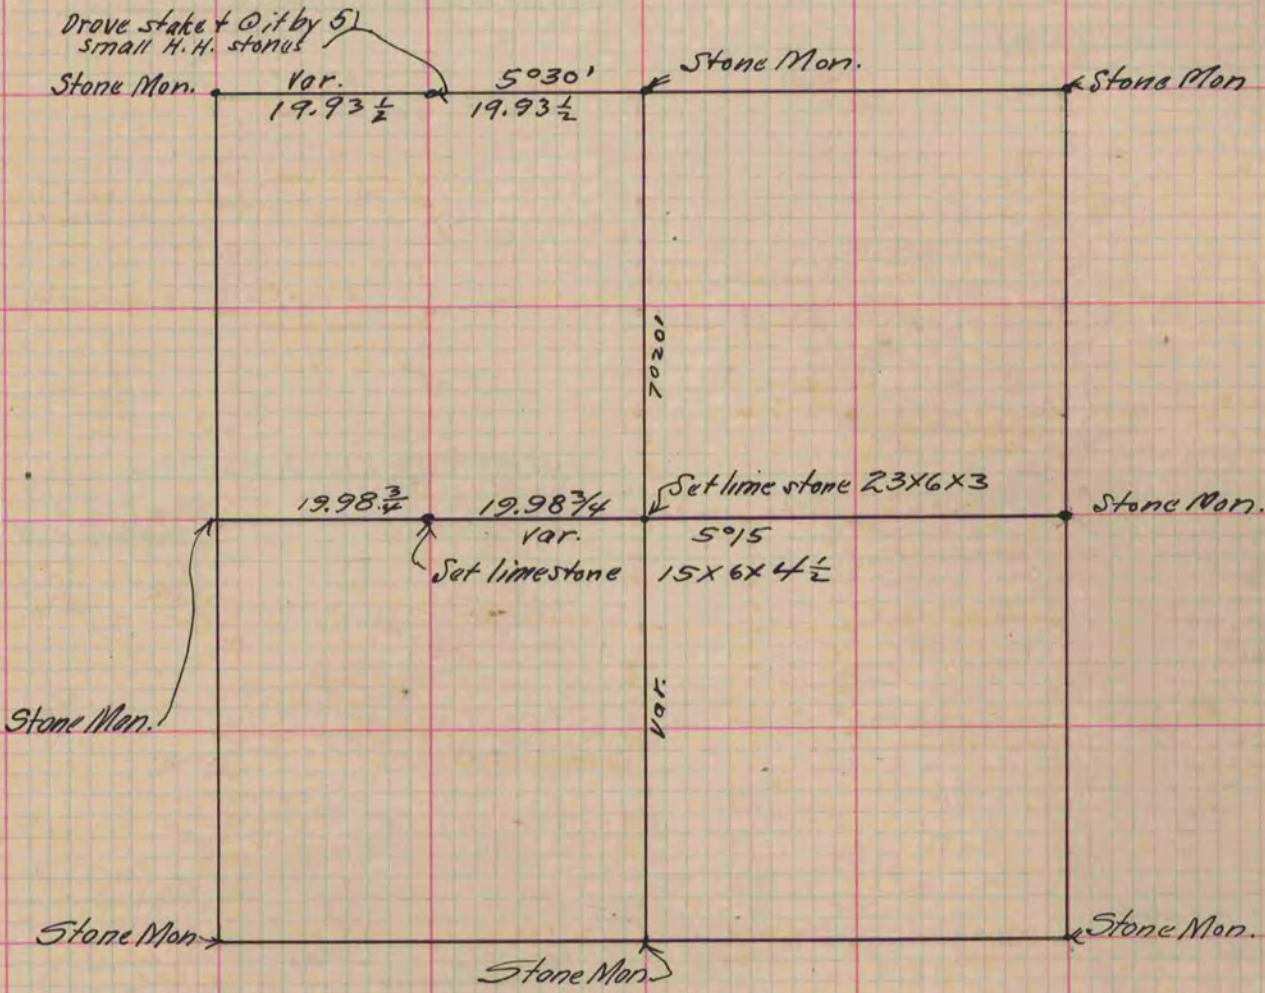

MICROFILMED

PLAT AND RECORD

COUNTY BUILDING
CITY OF JANESVILLE

COUNTY BUILDING
CITY OF JANESVILLE

Of a Survey on Section 21 T 2 R 13 E. of the 4 P. M. in La Prairie Township

Rock County, Wisconsin, made April the 17 1878

I hereby certify that the following is a correct record of said survey as made by me.

(Signed) Edward Ruger
R.H.B. County Surveyor.

Copied from Page 199 Vol. 2 County Surveyors Record.