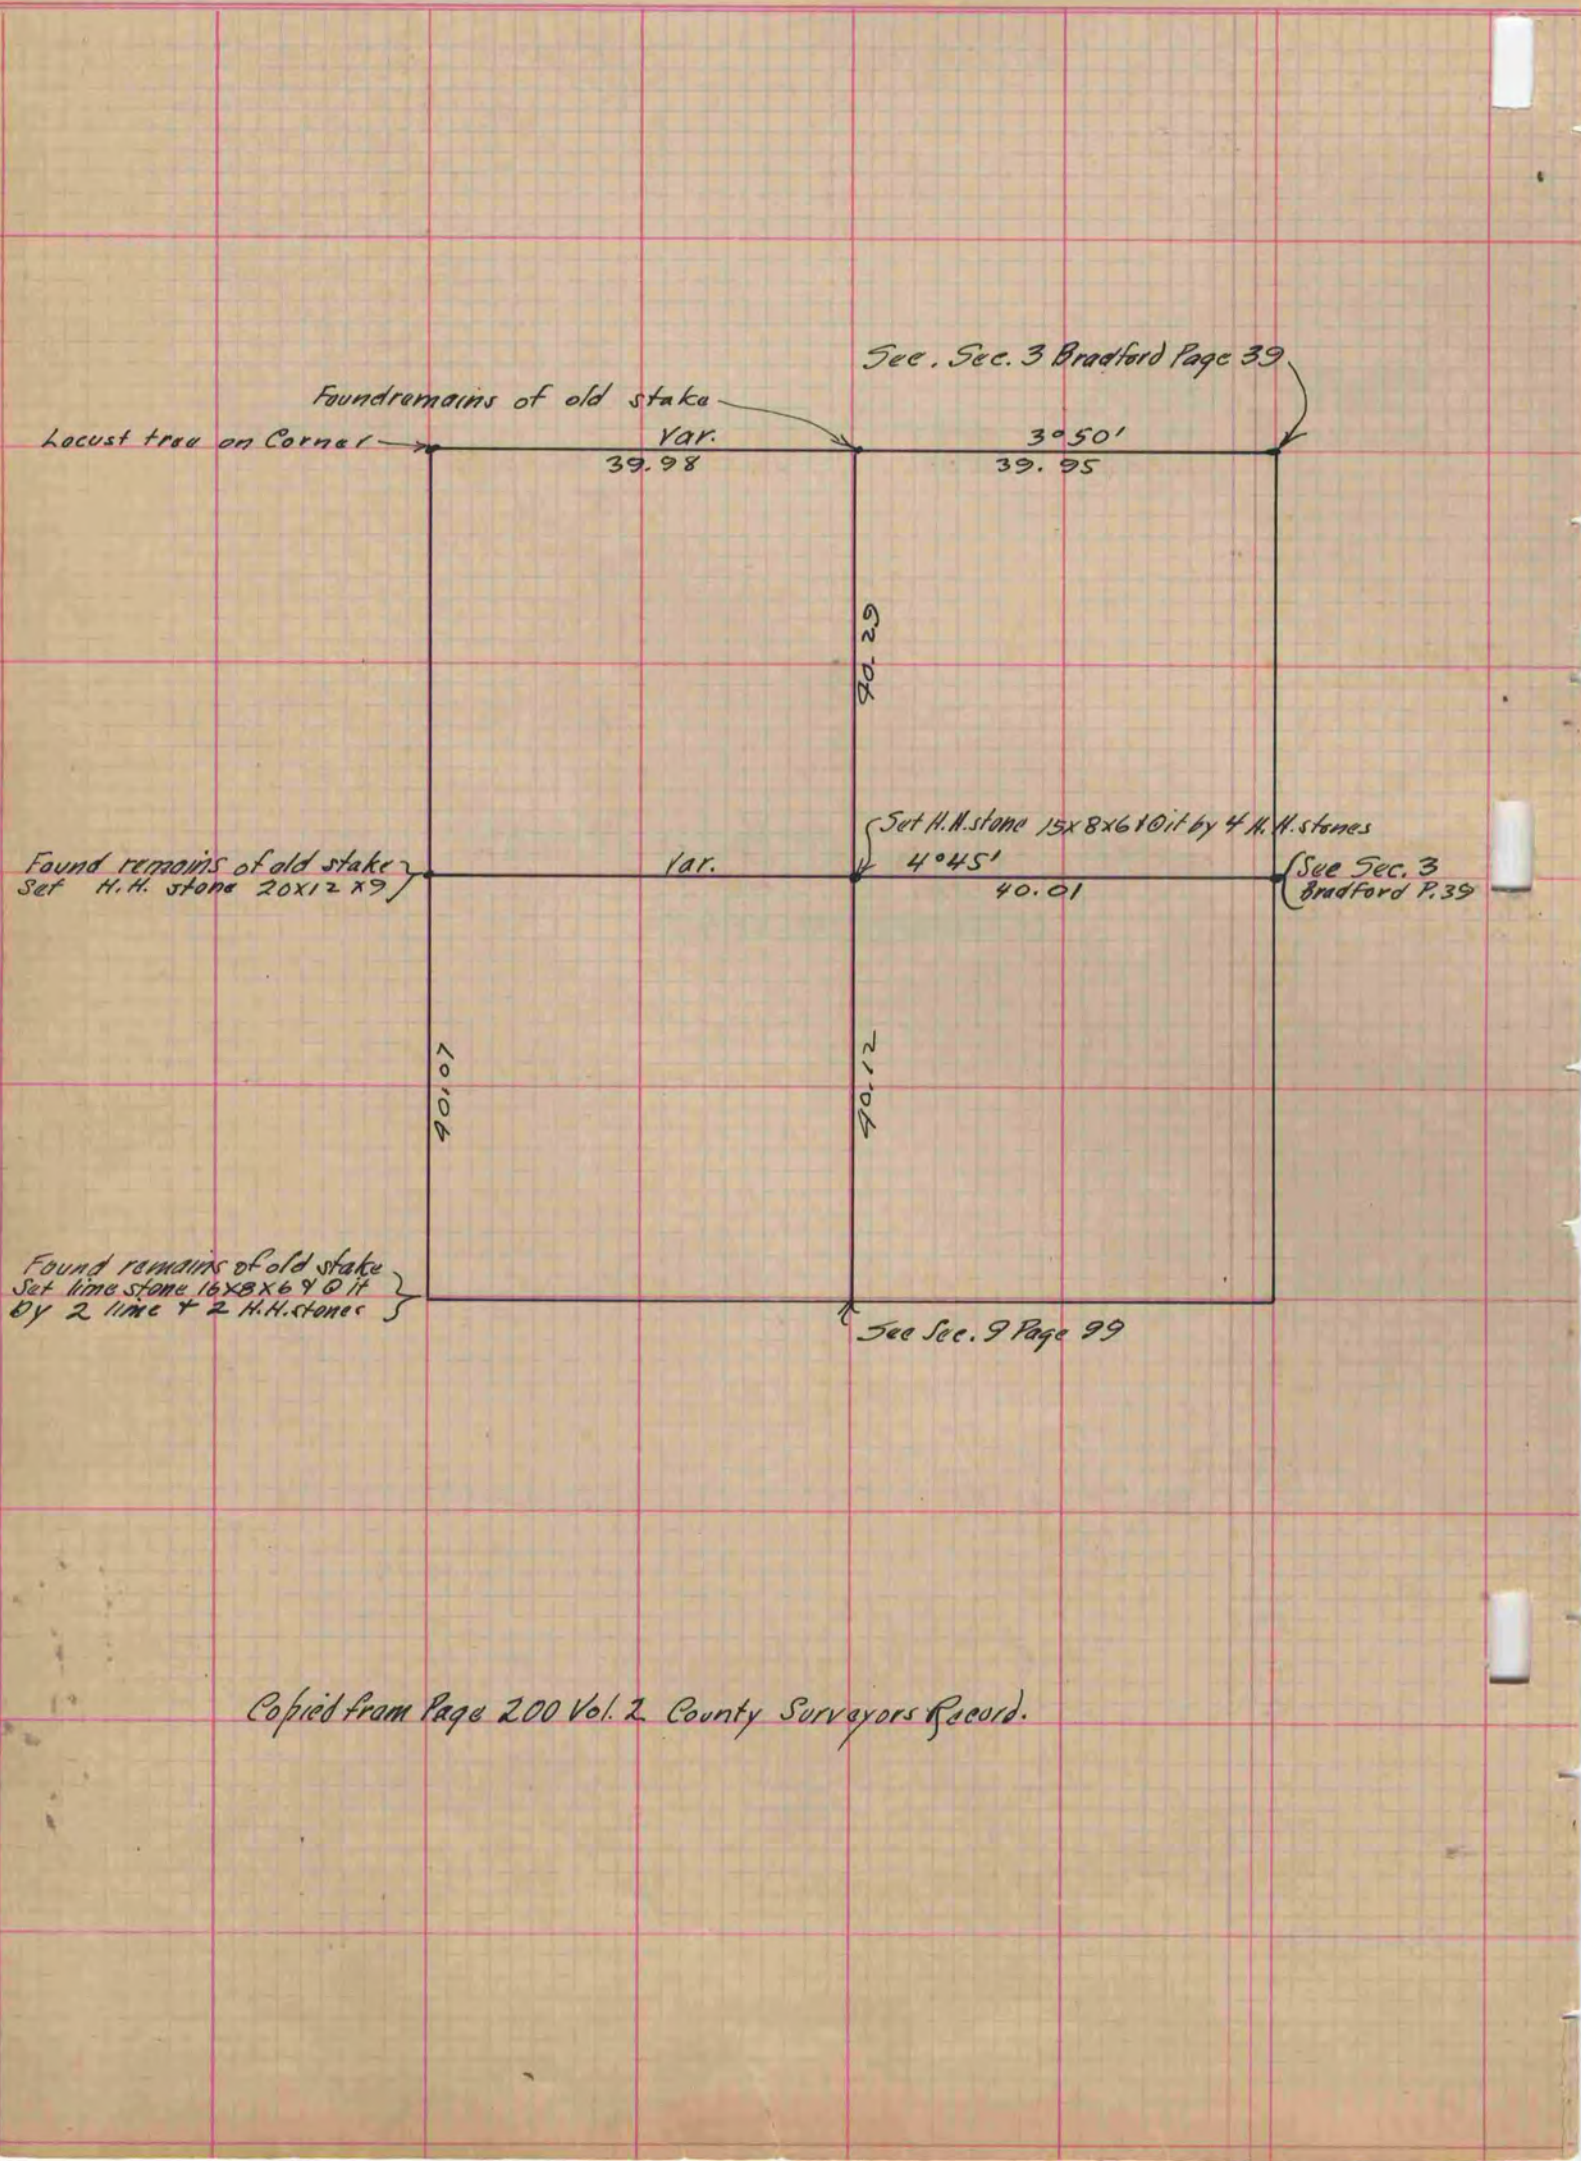

PLAT AND RECORD

MICROFILMED

Of a Survey on Section 4 T 2 R 14 E. of the 4 P. M. in Bradford Township

Rock County, Wisconsin, made May the 3^d 1878

I hereby certify that the following is a correct record of said survey as made by me.

COUNTY BUILDING
CITY OF JANESVILLE

(Signed) Edward Roger
R.H.B. County Surveyor.

Copied from Page 200 Vol. 2 County Surveyors Record.