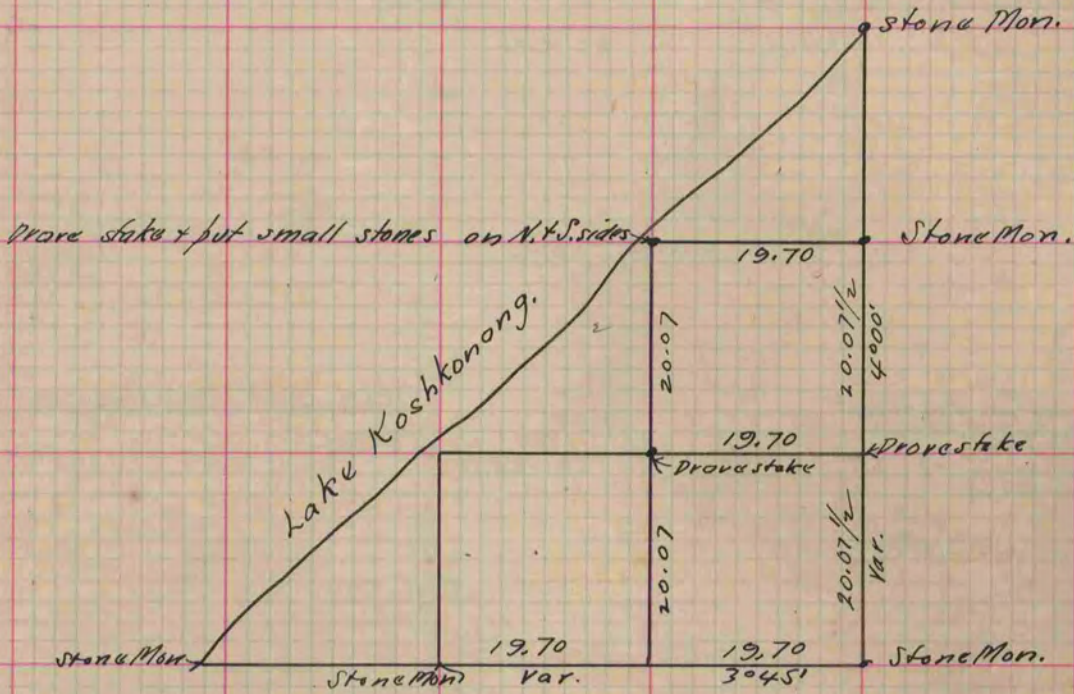

MICROFILMED PLAT AND RECORD

251
V-2

COUNTY BUILDING
CITY OF JANESVILLE

Of a Survey on Section 5 T 4 R 13 E. of the 4 P. M. in Milton Township

Rock County, Wisconsin, made December the 26 1878

I hereby certify that the following is a correct record of said survey as made by me.

COUNTY BUILDING
CITY OF JANESVILLE

(Signed) Edward Ruger
R. H. B. County Surveyor.

Copied from Page 205 Vol. 2. County Surveyors Record.