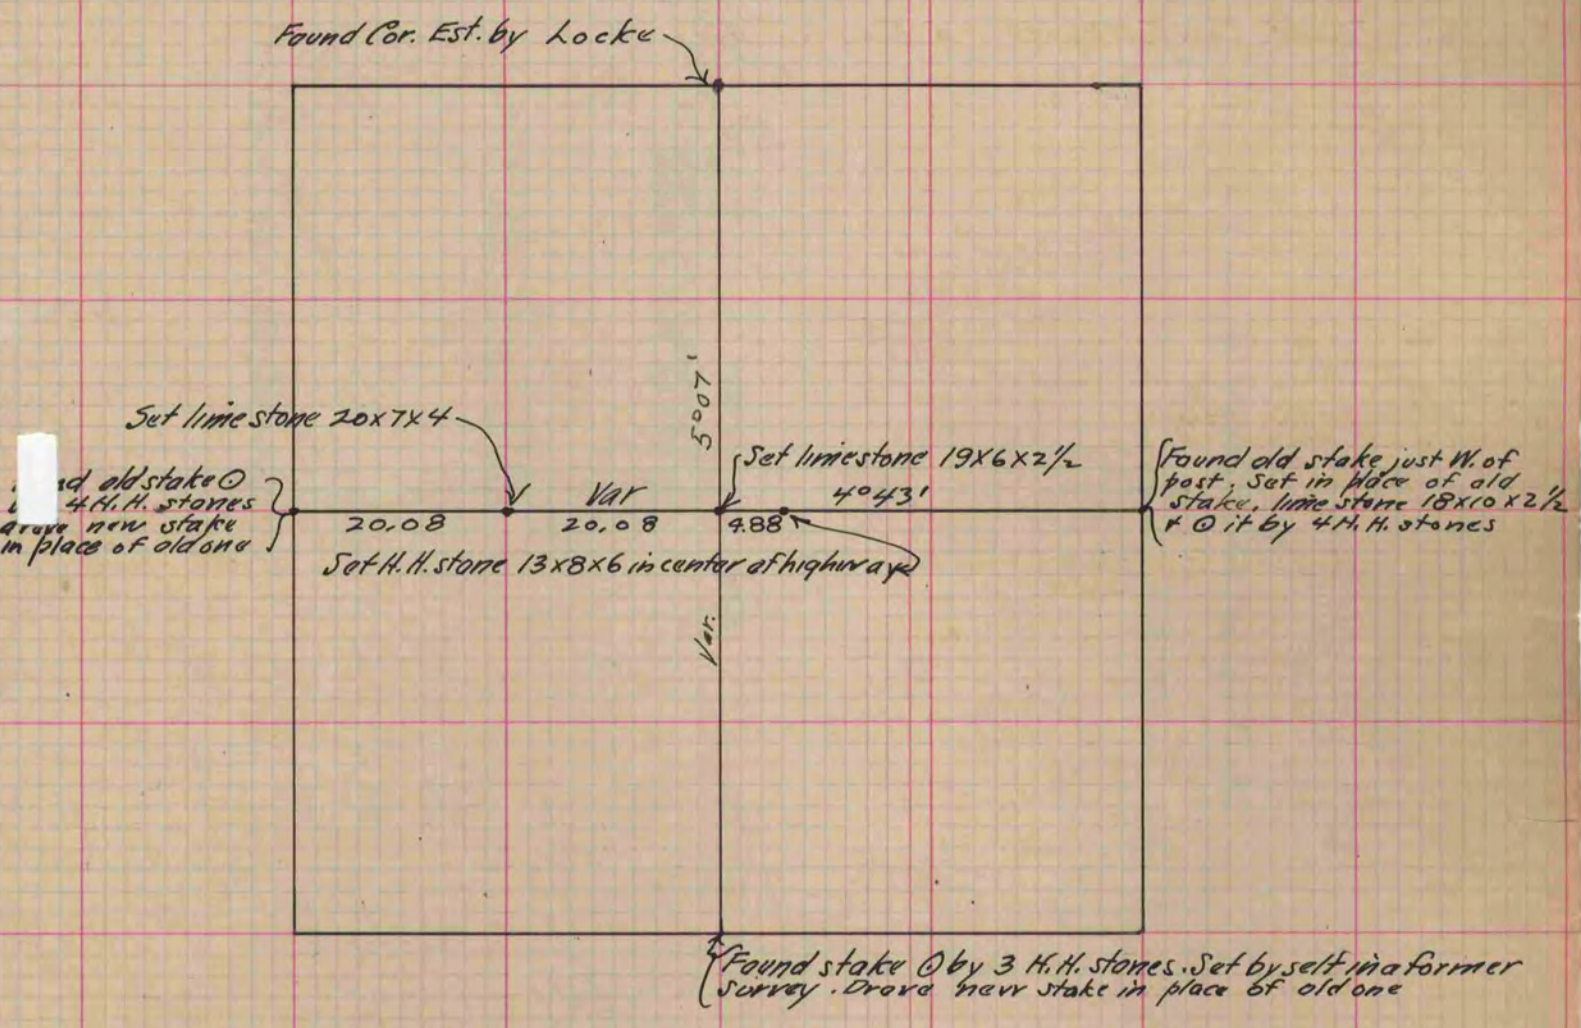

MICROFILMED

PLAT AND RECORD

250

V-2

COUNTY BUILDING
CITY OF JUVENESVILLE

Of a Survey on Section 17 T 1 R 12 E. of the 4 P. M. in Beloit Township

Rock County, Wisconsin, made June the 20 1878

I hereby certify that the following is a correct record of said survey as made by me.

(Signed) Edward Ruger
R.H.B. County Surveyor.

Copied From page 213 Vol. 2. County Surveyor's Record