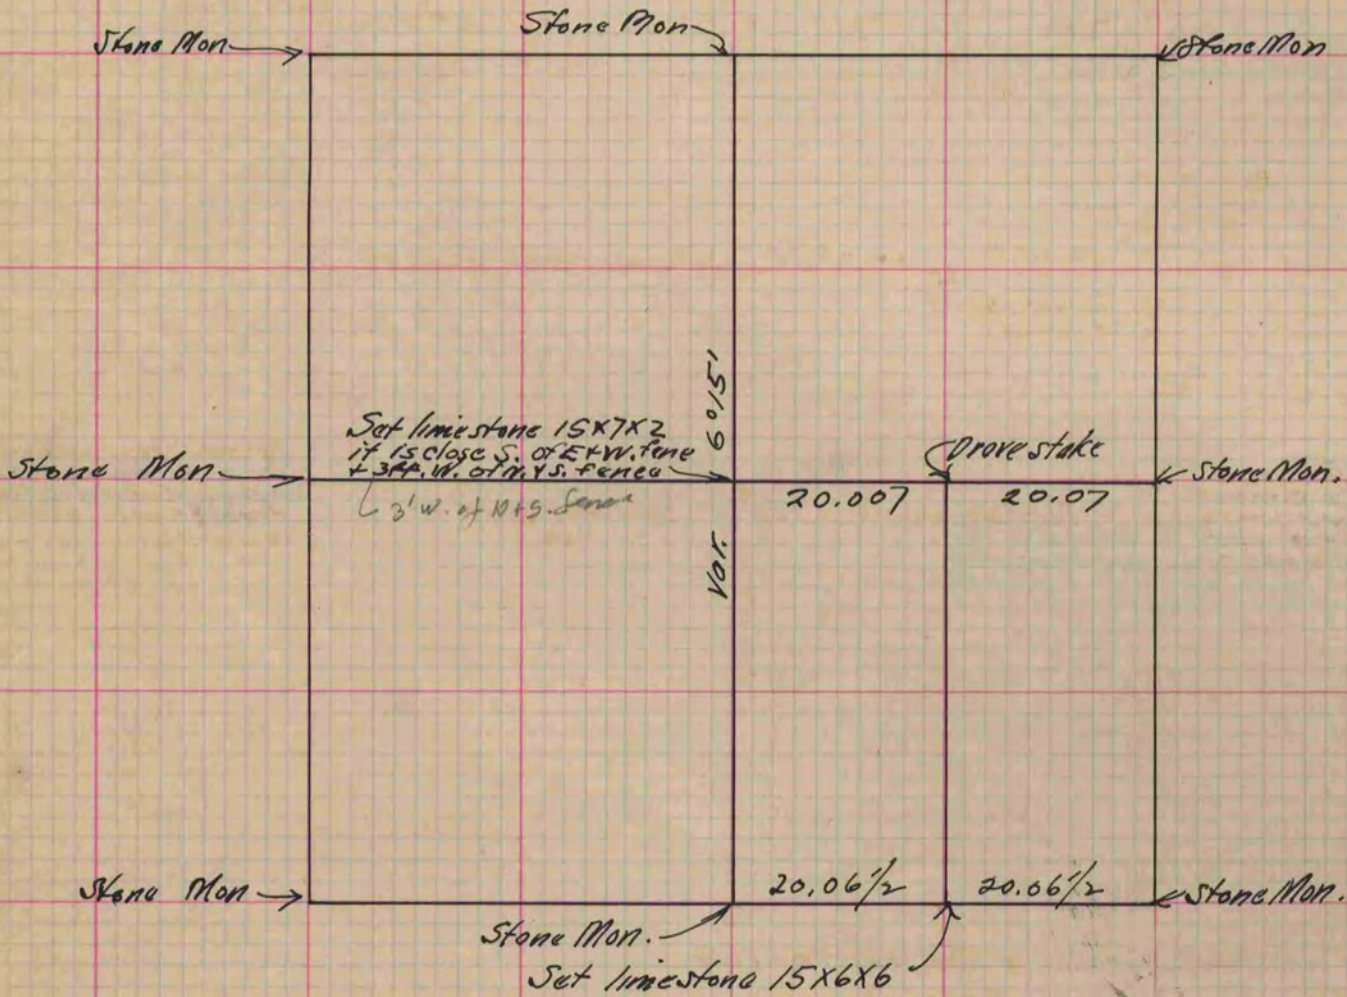

# PLAT AND RECORD

Of a Survey on Section 20 T 3 R 13 E. of the 4 P. M. in Harmony Township  
Rock County, Wisconsin, made April the 28 1879

I hereby certify that the following is a correct record of said survey as made by me.

COUNTY BUILDING  
CITY OF JANESVILLE

(Signed) Edward Roger  
R. H. B.

County Surveyor.

Copied from P. 215 Lower 1/2 Vol. 2. Original County Surveyors Record.