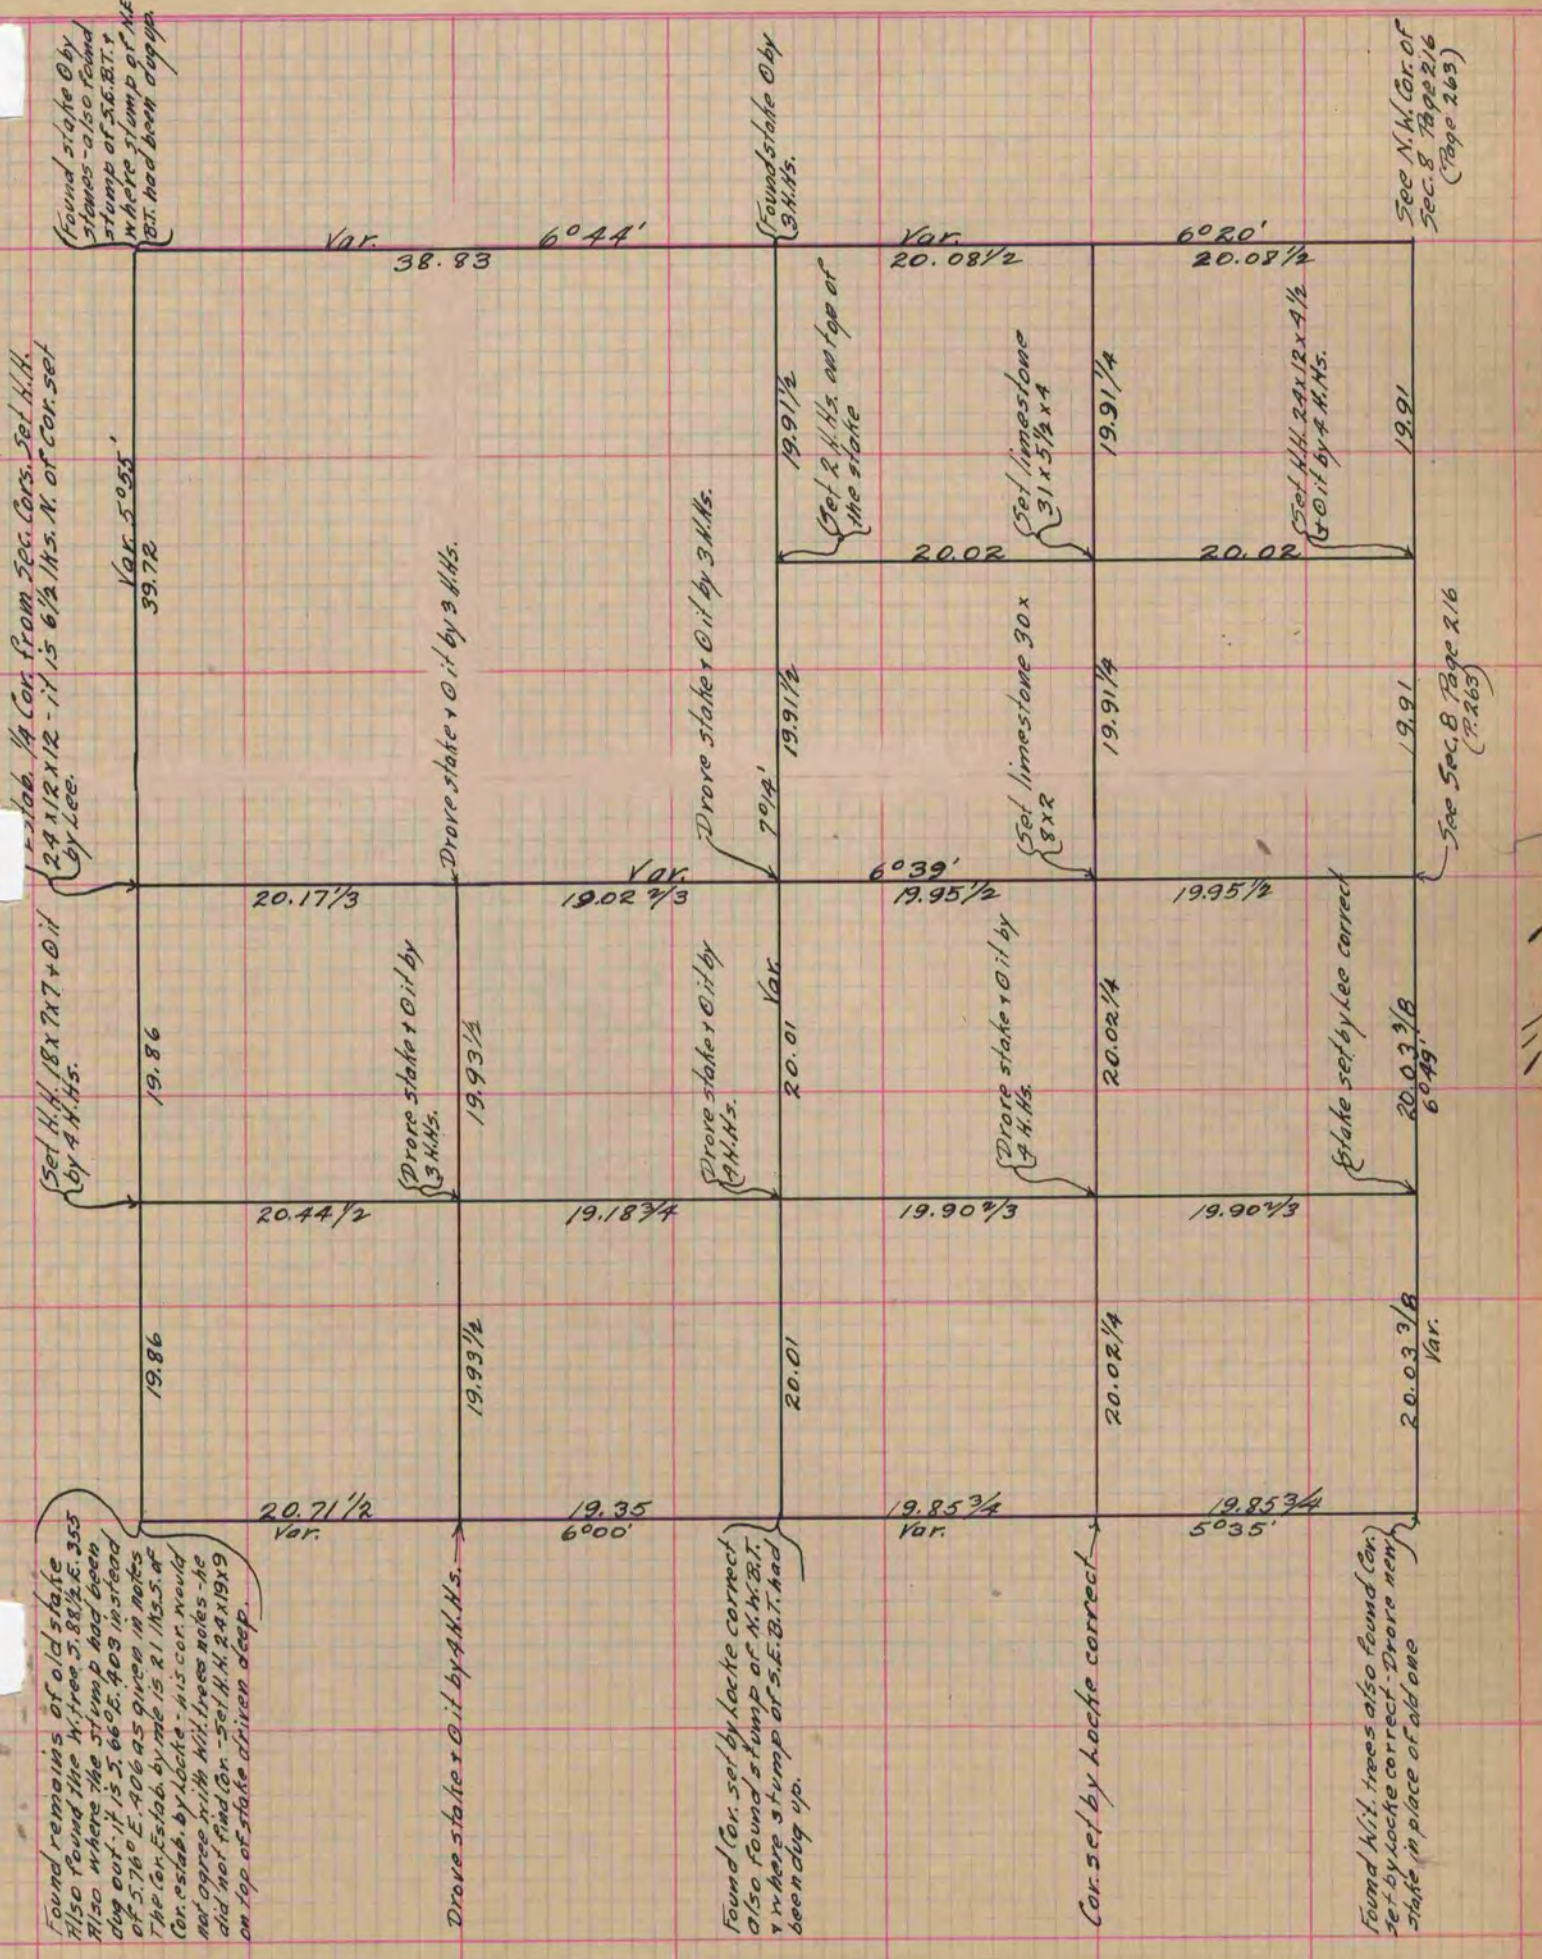

# MICROFILMED PLAT AND RECORD

COUNTY BUILDING  
CITY OF JANESVILLE

Of a Survey on Section 7 T 2 R 10 E. of the 4 P. M. in Spring Valley Township

Rock County, Wisconsin, made May the 2<sup>nd</sup> 3<sup>rd</sup> 4<sup>th</sup> 5<sup>th</sup> 1879

I hereby certify that the following is a correct record of said survey as made by me.

(Signed) Edward Ruger

County Surveyor.

Copied from P. 218 Vol. 2 Original County Surveyor's Record.