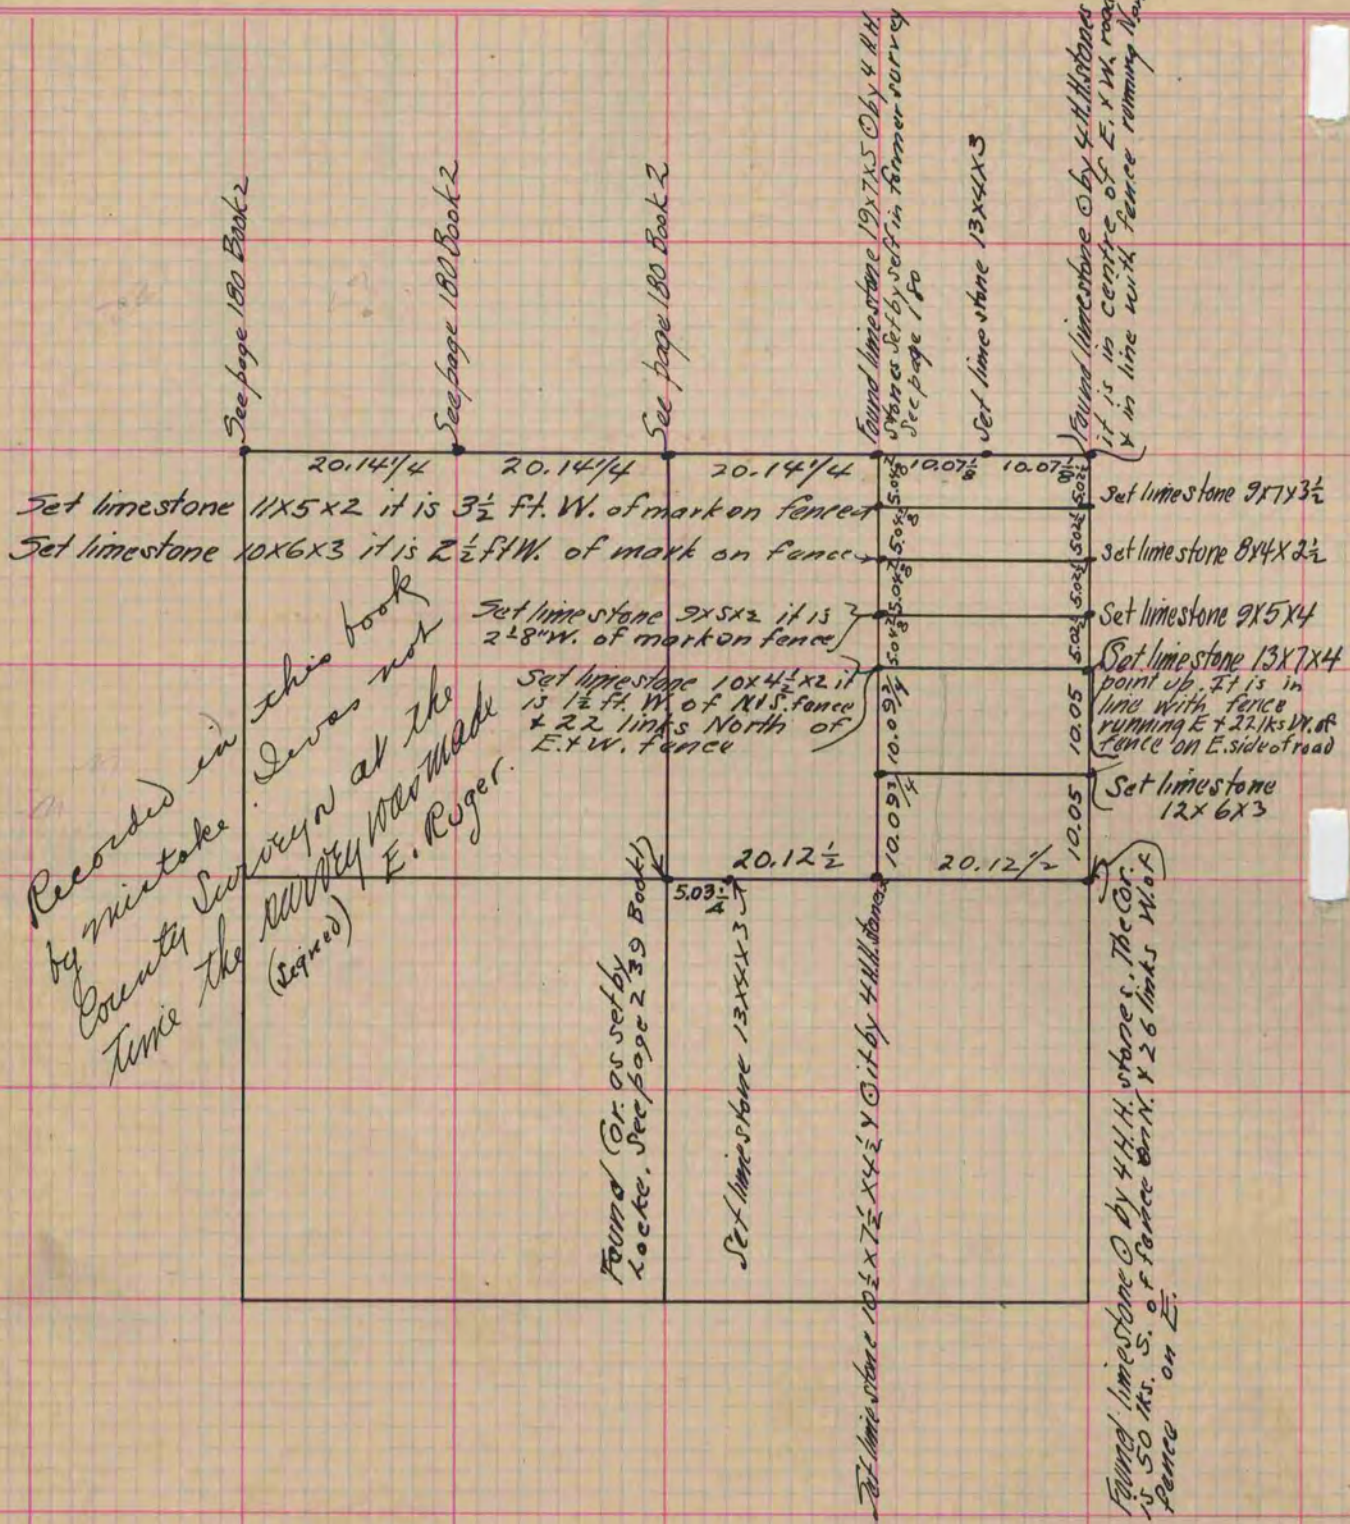

Of a Survey on Section 34 T 3 R 12 E. of the 4 P. M. in Janesville Township
 Rock County, Wisconsin, made March 31st the 1887

I hereby certify that the following is a correct record of said survey as made by me.

COUNTY BUILDING
 CITY OF JANESVILLE

(Signed) Edward Ruger
 R.H.B. County Surveyor.

Recorded in this book
 by mistake
 County Surveyor at the
 time the survey was made
 (Signed) E. Ruger.

Copied from P. 223 Vol. 2. County Surveyors Record