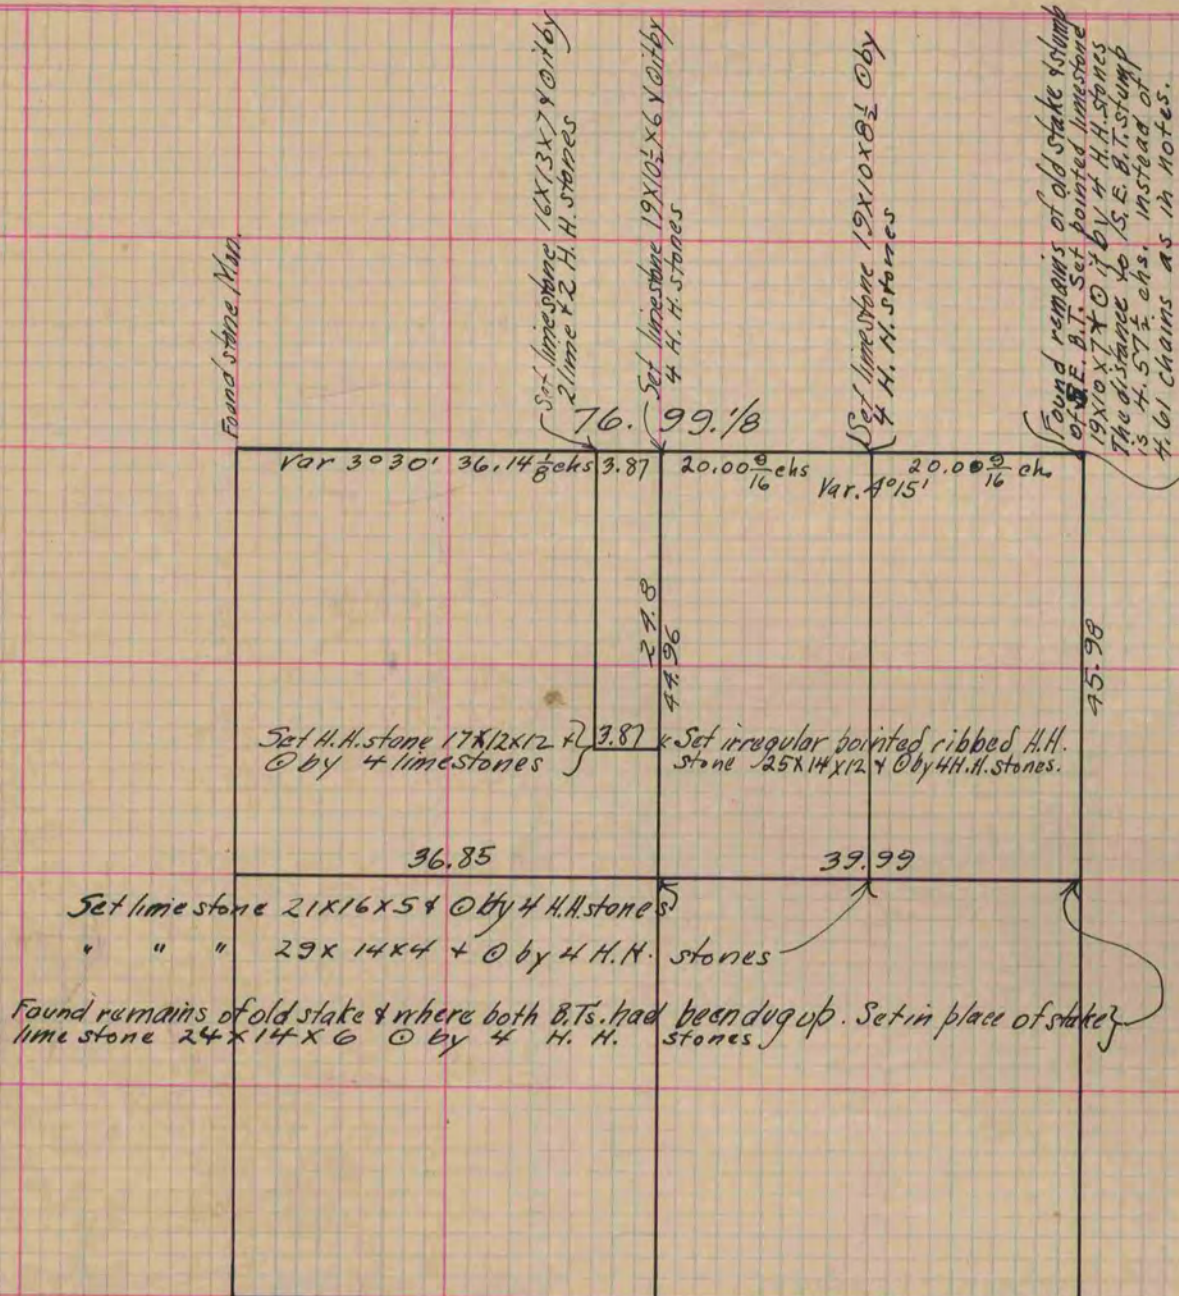

# PLAT AND RECORD

**MICROFILMED**

Of a Survey on Section 6 T 3 R 14 E. of the 4 P. M. in Johnstown Township

Rock County, Wisconsin, made November the 23 & 24 1886

I hereby certify that the following is a correct record of said survey as made by me.

COUNTY BUILDING  
CITY OF JANESVILLE

(Signed) Edward Ruger  
R. H. B. County Surveyor.

Copied from page 238 Vol. 2 County Surveyors Record.