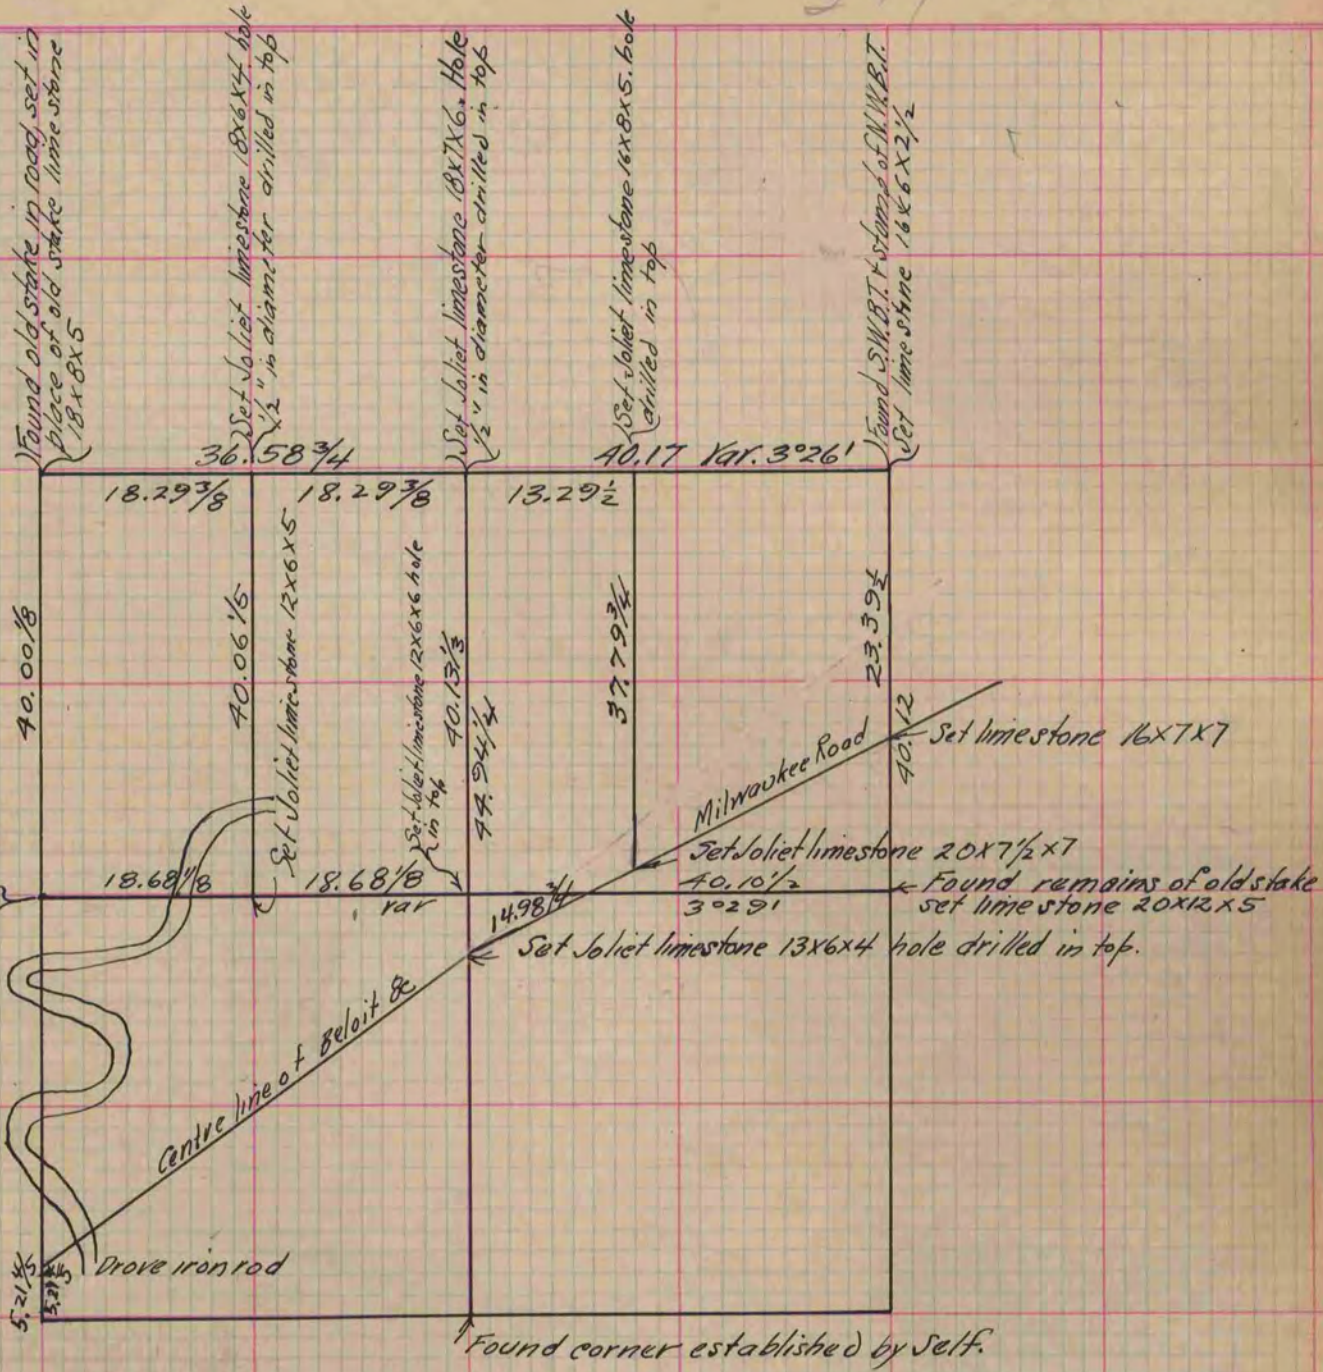

PLAT AND RECORD

295
V-2

MICROFILMED

COUNTY BUILDING
CITY OF JANESVILLE

Of a Survey on Section 30 T 1 R 13 E. of the 4 P. M. in Turtle Township

Rock County, Wisconsin, made November the 19-26 1885

I hereby certify that the following is a correct record of said survey as made by me.

(Signed) Edward Ruger
R. H. B. County Surveyor.

Copied from page 247 Vol. 2. County Surveyors Record.