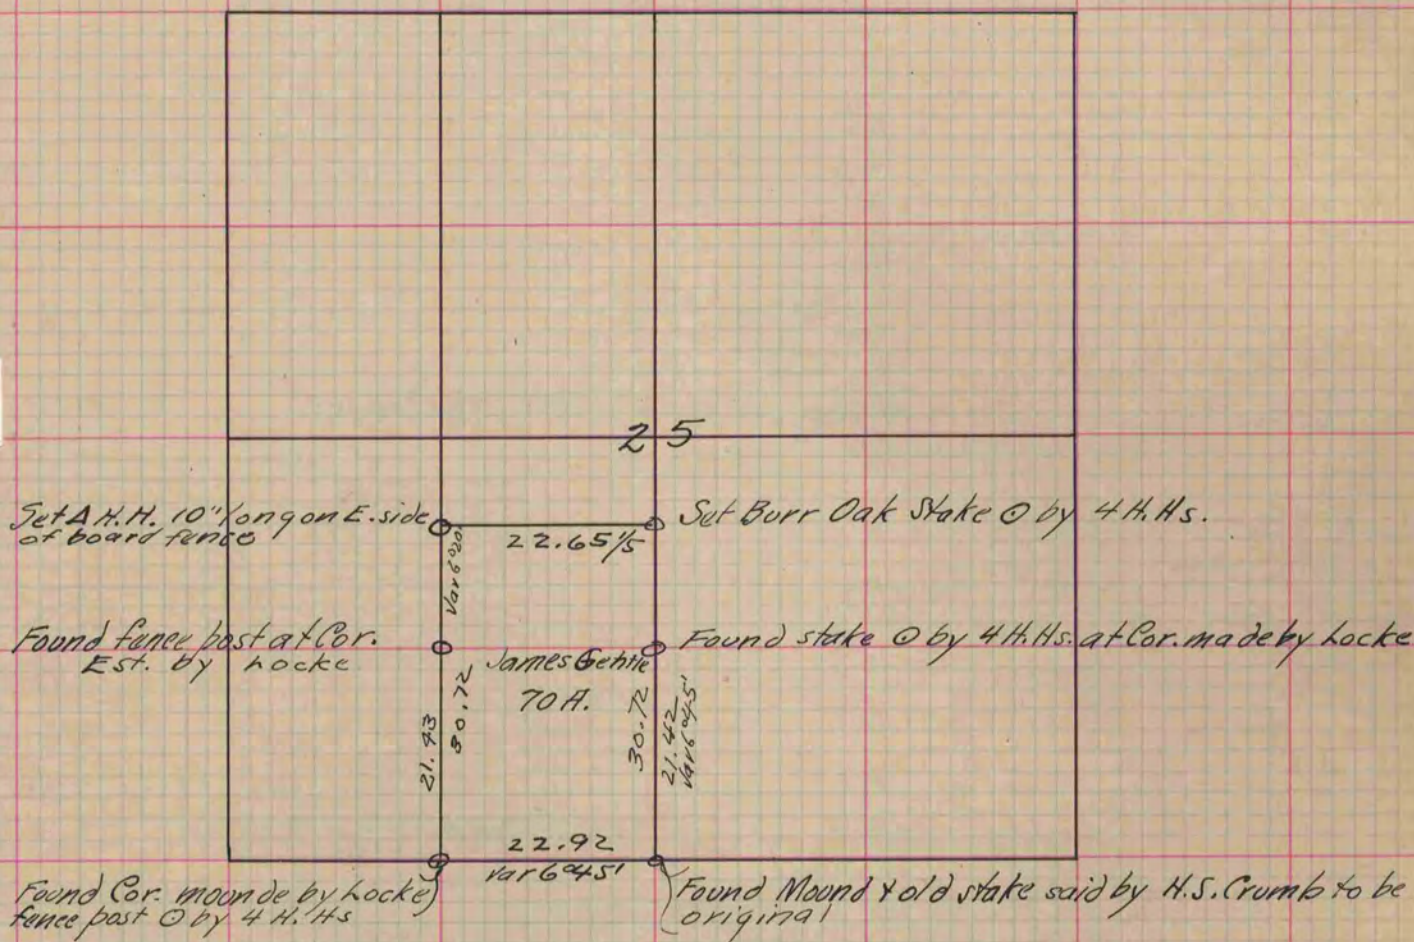

# PLAT AND RECORD

307  
V-2

MICROFILMED

COUNTY BUILDING  
CITY OF JANESVILLE

Of a Survey on Section 25 T 3 R 14 E. of the 4 P. M. in Johnstown Township

Rock County, Wisconsin, made June the 10<sup>th</sup> 1880

I hereby certify that the following is a correct record of said survey as made by me.

(Signed) R. K. Lee Dept. 1  
County Surveyor.

Copied from Page 256 Vol. 2. County Surveyors Record