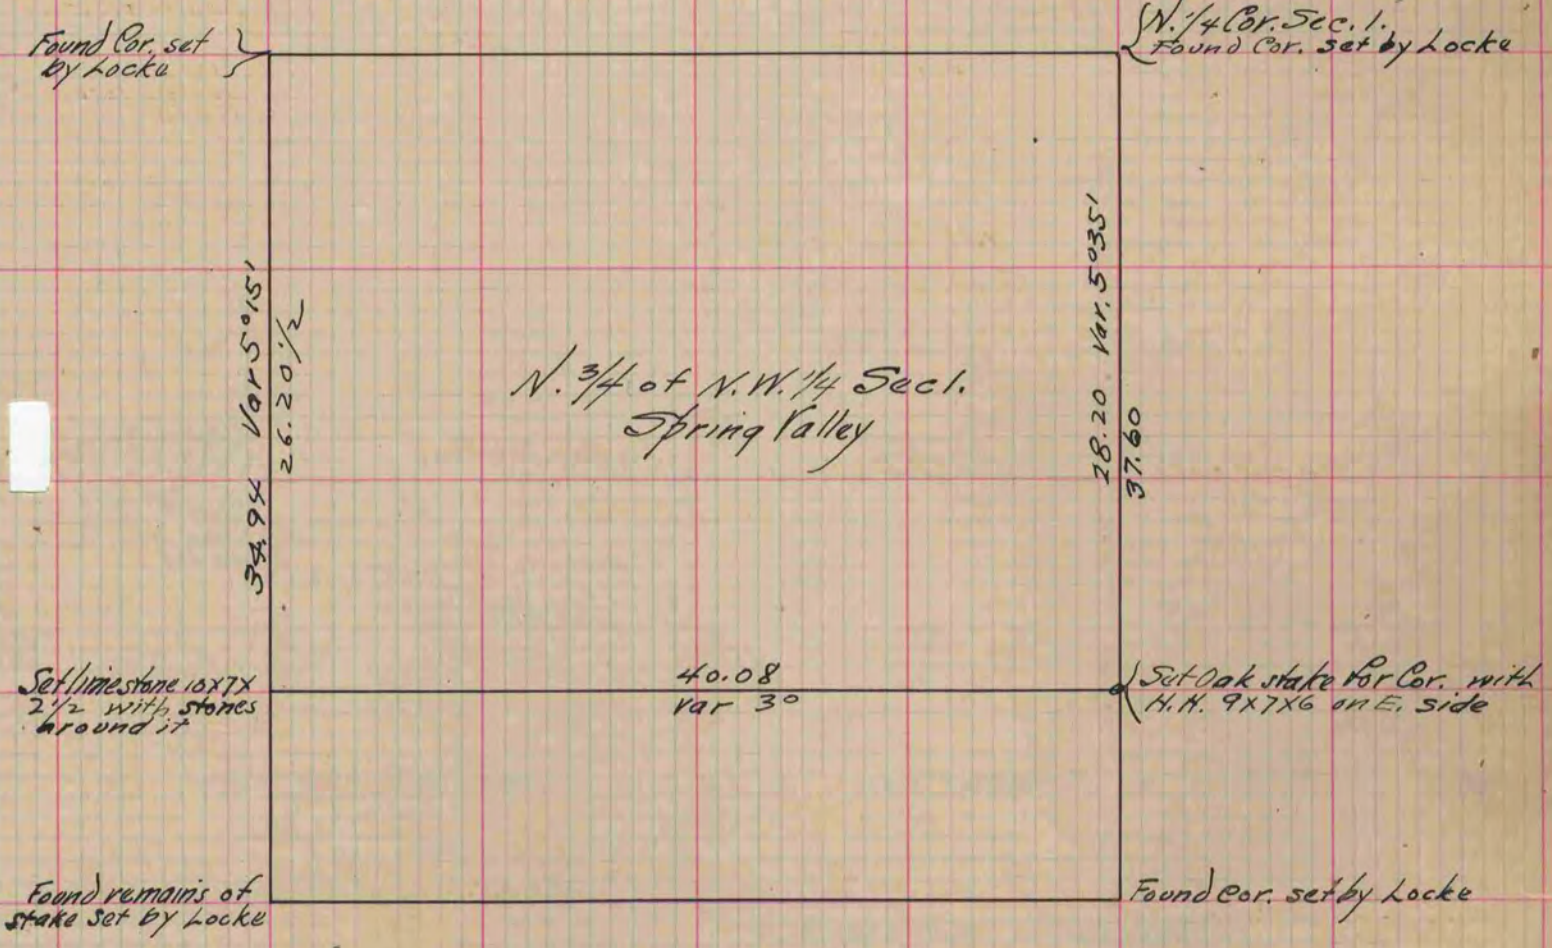

MICROFILMED

PLAT AND RECORD

COUNTY BUILDING  
CITY OF JANESVILLE

Of a Survey on Section 1 T 2 R 10 E. of the 4 P. M. in Spring Valley Township

Rock County, Wisconsin, made October the 14 1880

I hereby certify that the following is a correct record of said survey as made by me.

(Signed) R. K. Lee Deft.  
County Surveyor.

Copied from P. 260 Vol. 2 County Surveyors Record.