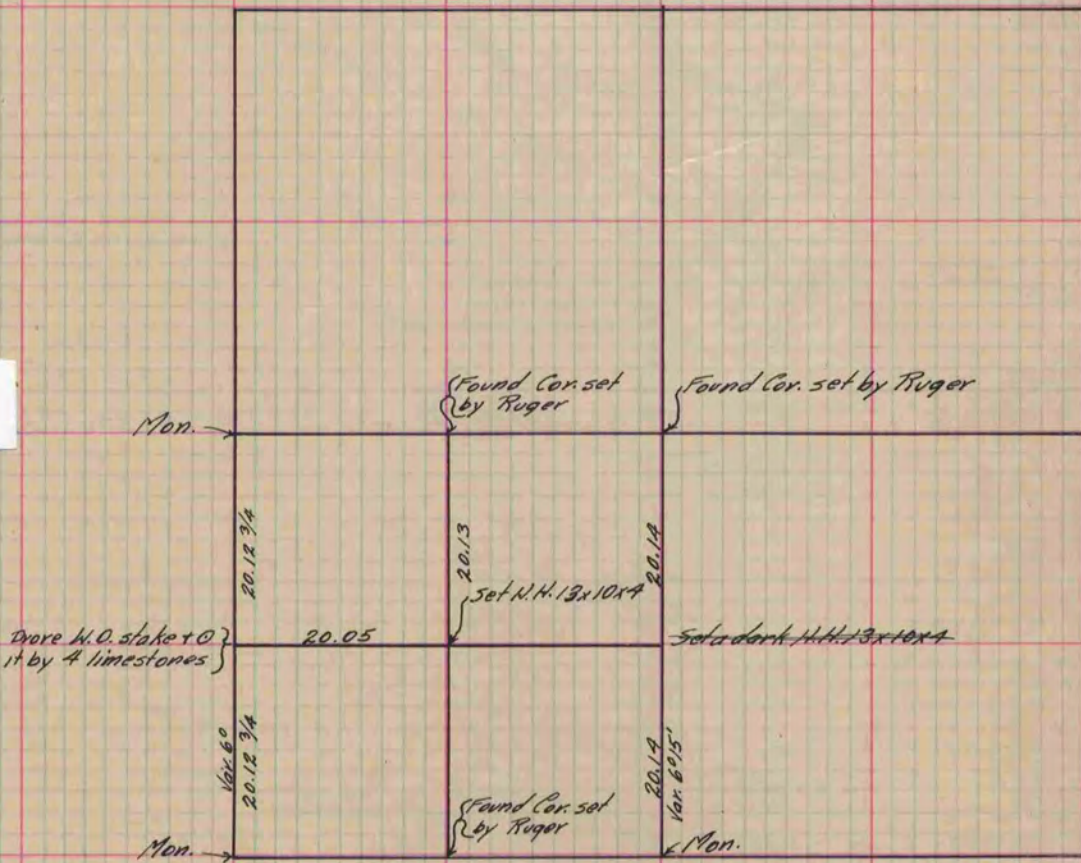

# MICROFILMED PLAT AND RECORD

367  
V-2

COUNTY BUILDING  
CITY OF JANESVILLE

Of a Survey on Section 25 T 2 R 11 E. of the 4 P. M. in Plymouth Township

Rock County, Wisconsin, made March the 11<sup>th</sup> 1882

I hereby certify that the following is a correct record of said survey as made by me.

(Signed) R. K. Lee  
R. H. B.

Dep. County Surveyor.

Copied from P. 295 Vol. 2 County Surveyor's Record.