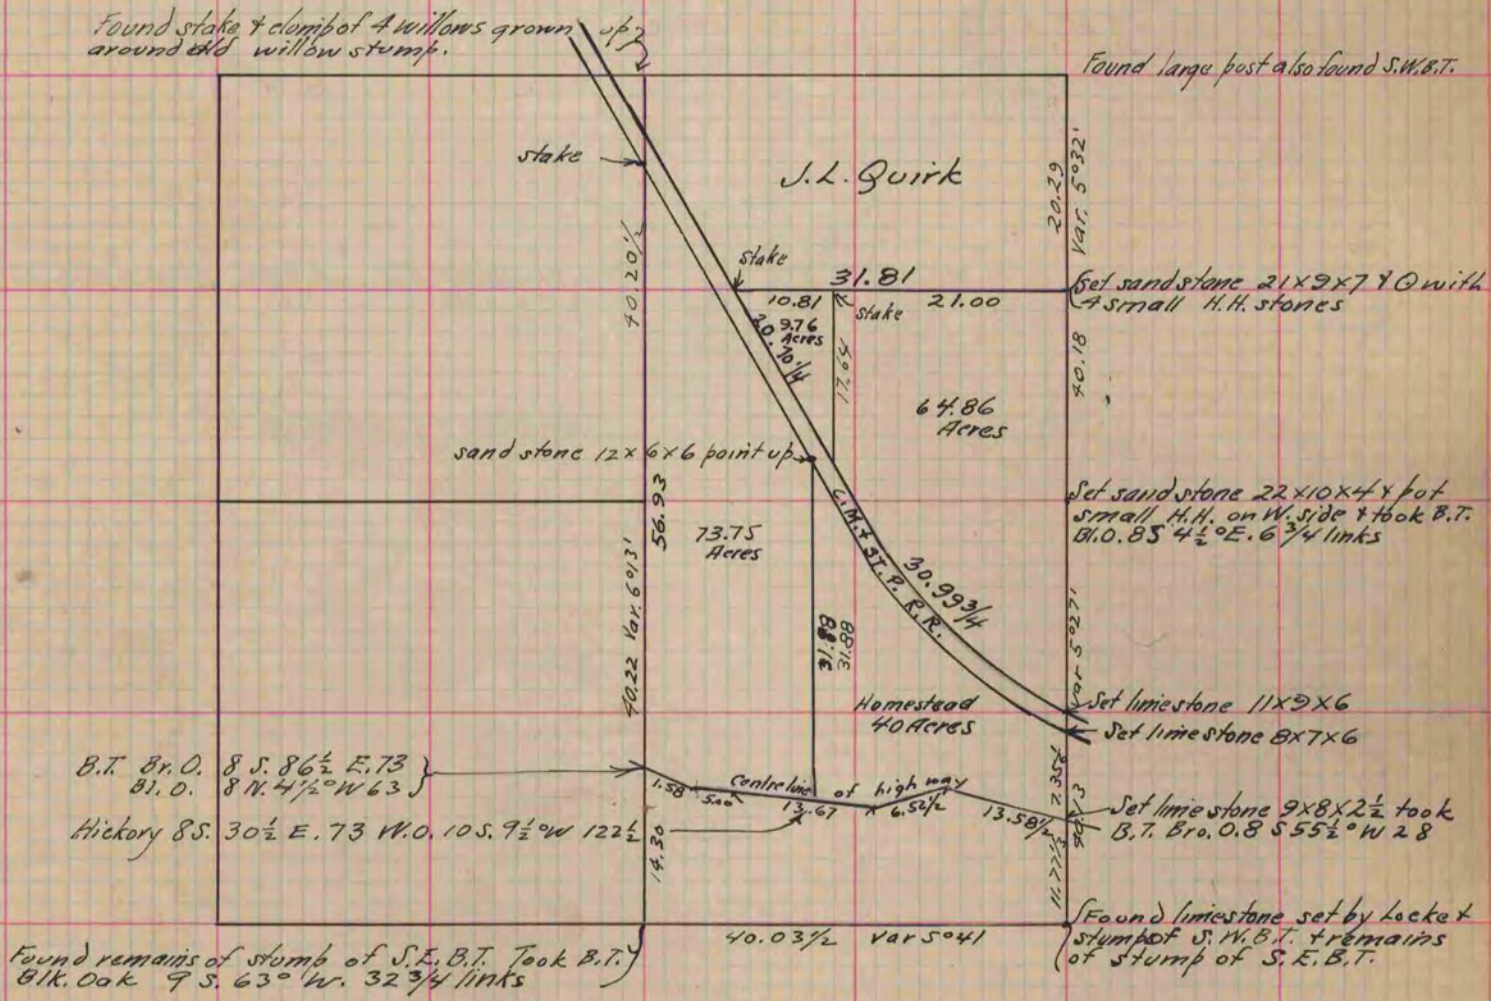

MICROFILMED

PLAT AND RECORD

383  
V-2

COUNTY BUILDING  
CITY OF JANESVILLE

Of a Survey on Section 23 T. 4 R. 12 E. of the 4 P. M. in Fulton Township

Rock County, Wisconsin, made January the 19<sup>th</sup> 1885

I hereby certify that the following is a correct record of said survey as made by me.

(Signed) Edward Ruger  
R.H.B. County Surveyor.

Copied from P. 308 Vol. 2. County Surveyors Record.