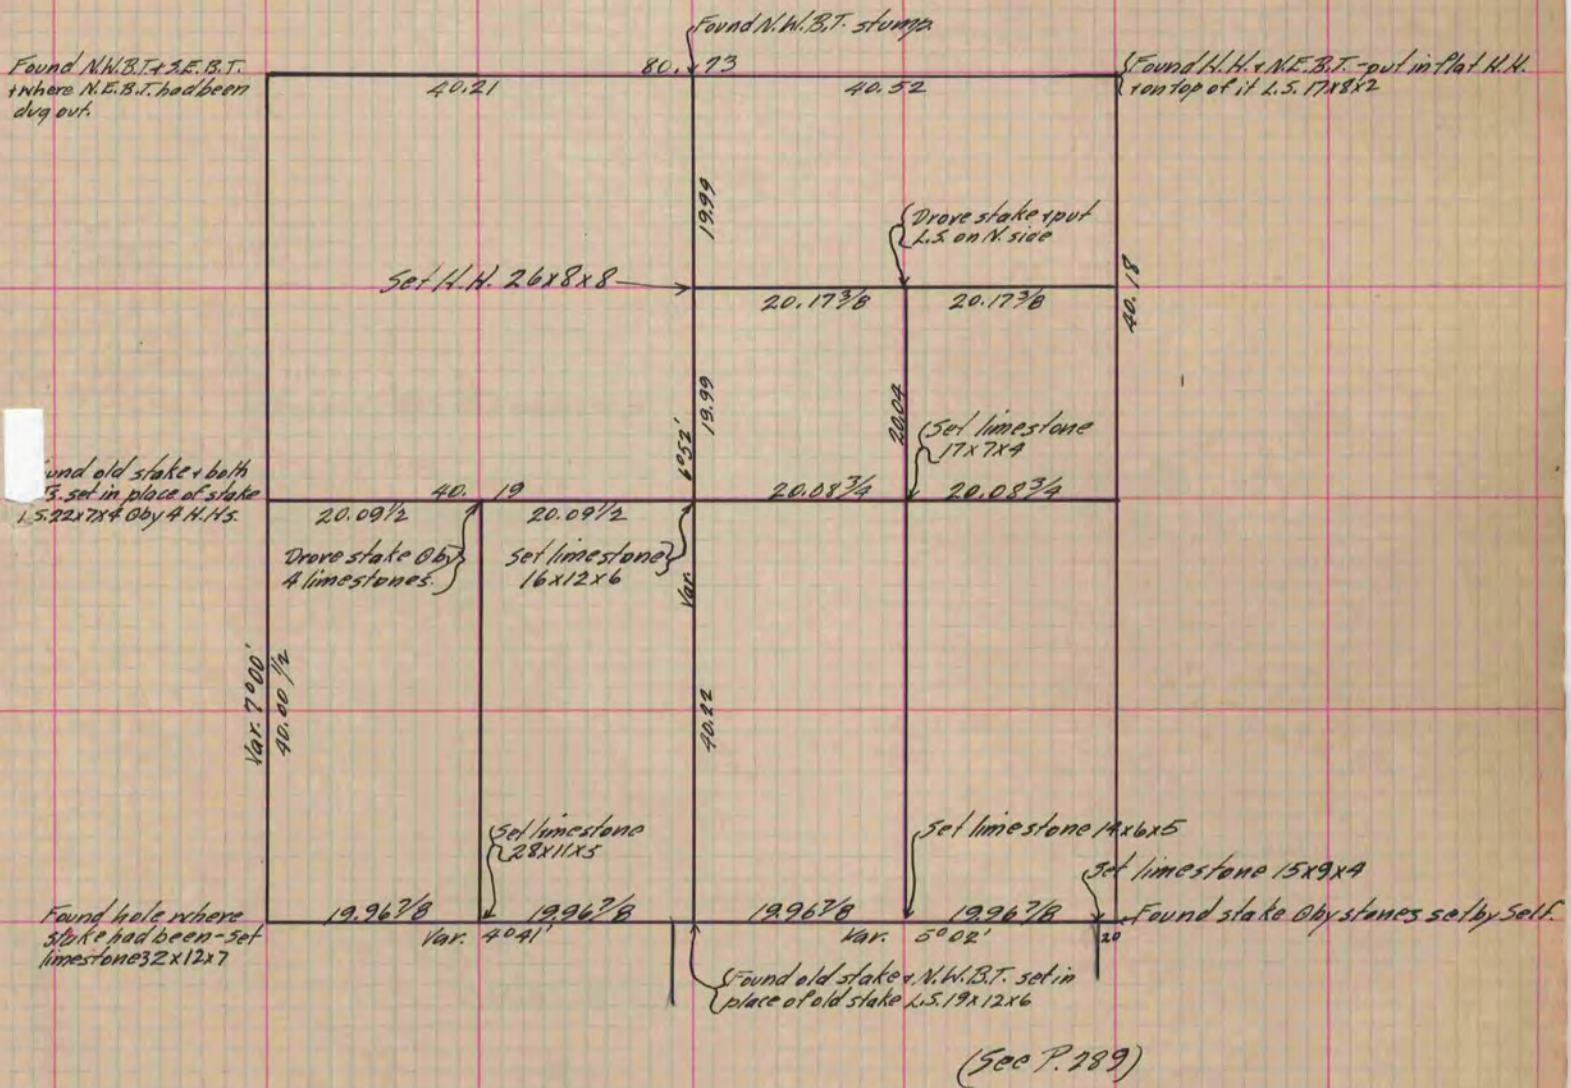

PLAT AND RECORD

MICROFILMED

COUNTY BUILDING
CITY OF JANESVILLE

Of a Survey on Section 32 T 3 R 10 E. of the 4 P. M. in Magnolia Township

Rock County, Wisconsin, made Dec. the 14 1882

I hereby certify that the following is a correct record of said survey as made by me.

(Signed) Edward Ruger

R. H. B.

County Surveyor.

Copied from P. 329 Vol. 2 County Surveyor's Record