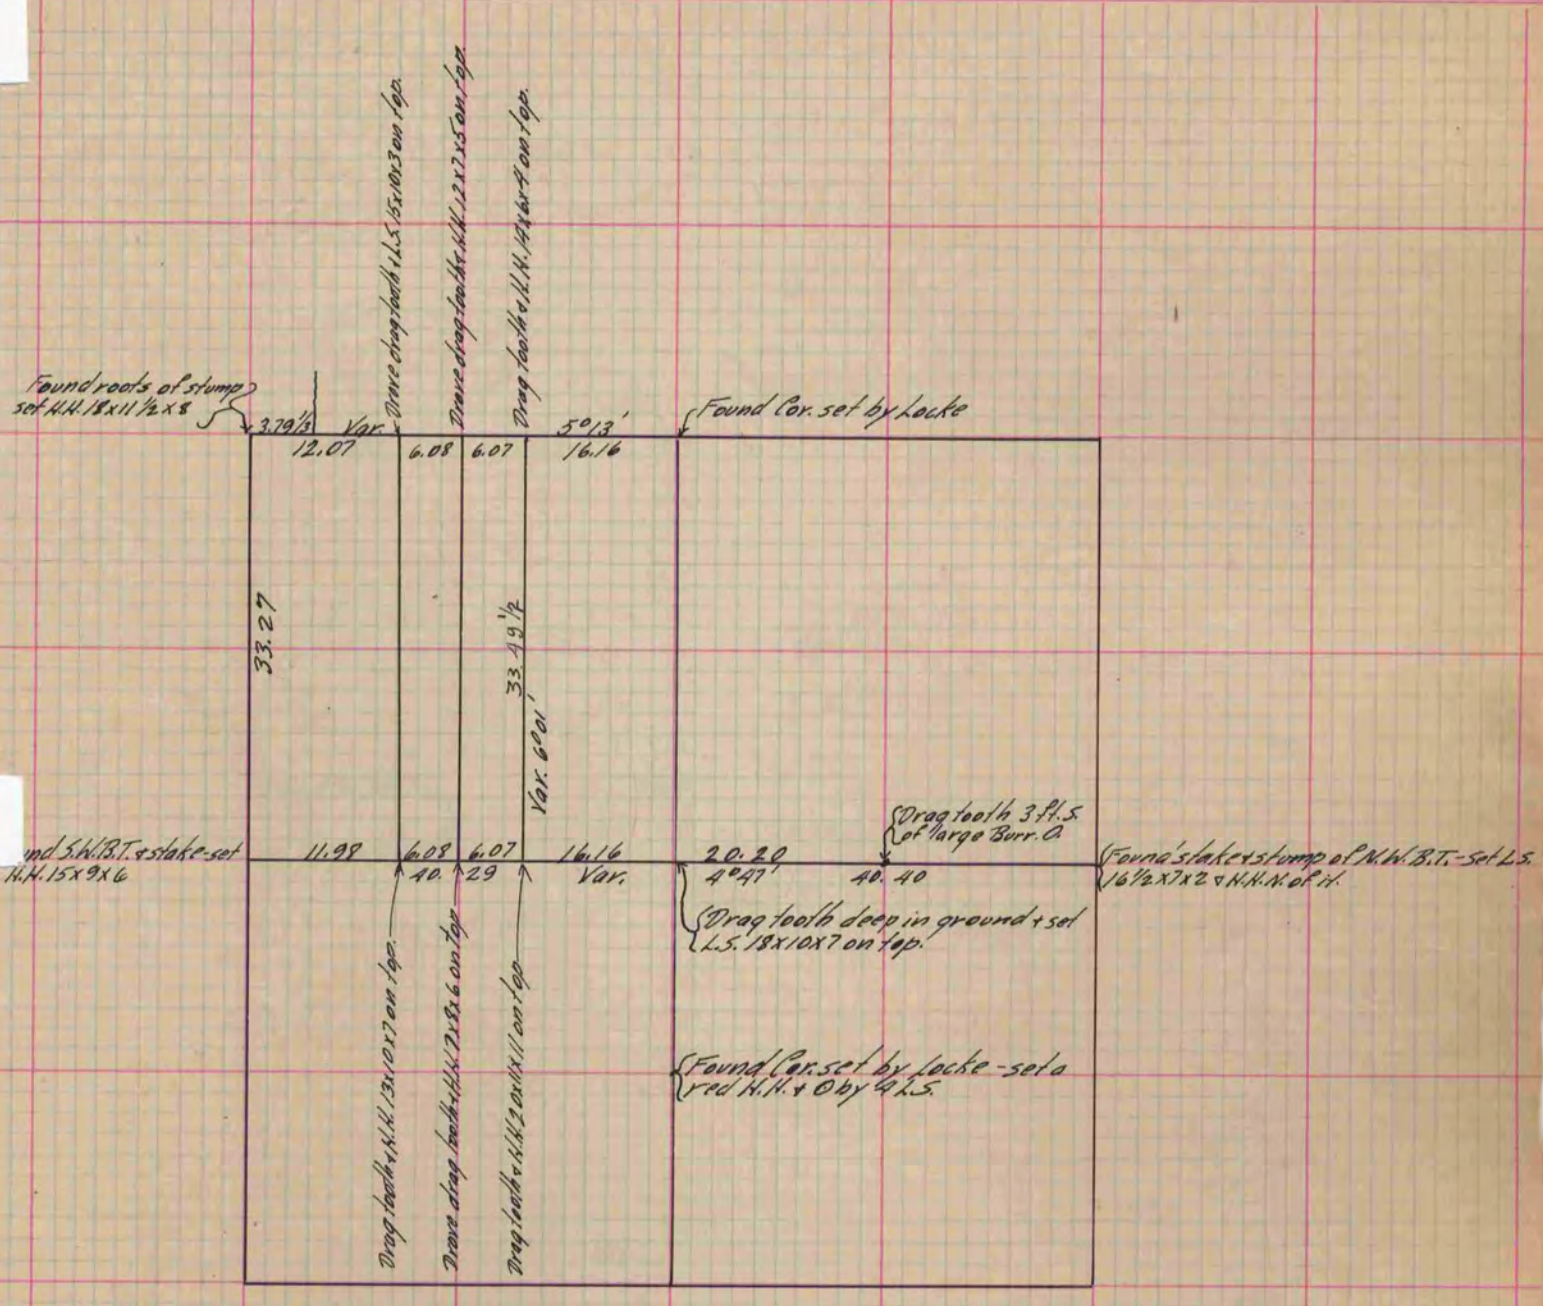

# PLAT AND RECORD

COUNTY BUILDING  
CITY OF JANESVILLE

**MICROFILMED**

Of a Survey on Section 5 T 3 R 10 E. of the 4 P. M. in Magnolia Township

Rock County, Wisconsin, made October the 23 + 24 1890

I hereby certify that the following is a correct record of said survey as made by me.

(Signed) O. G. Bleddorn Def  
R. N. B. County Surveyor.

Copied from P. 352 Vol. 2 County Surveyor's Record.