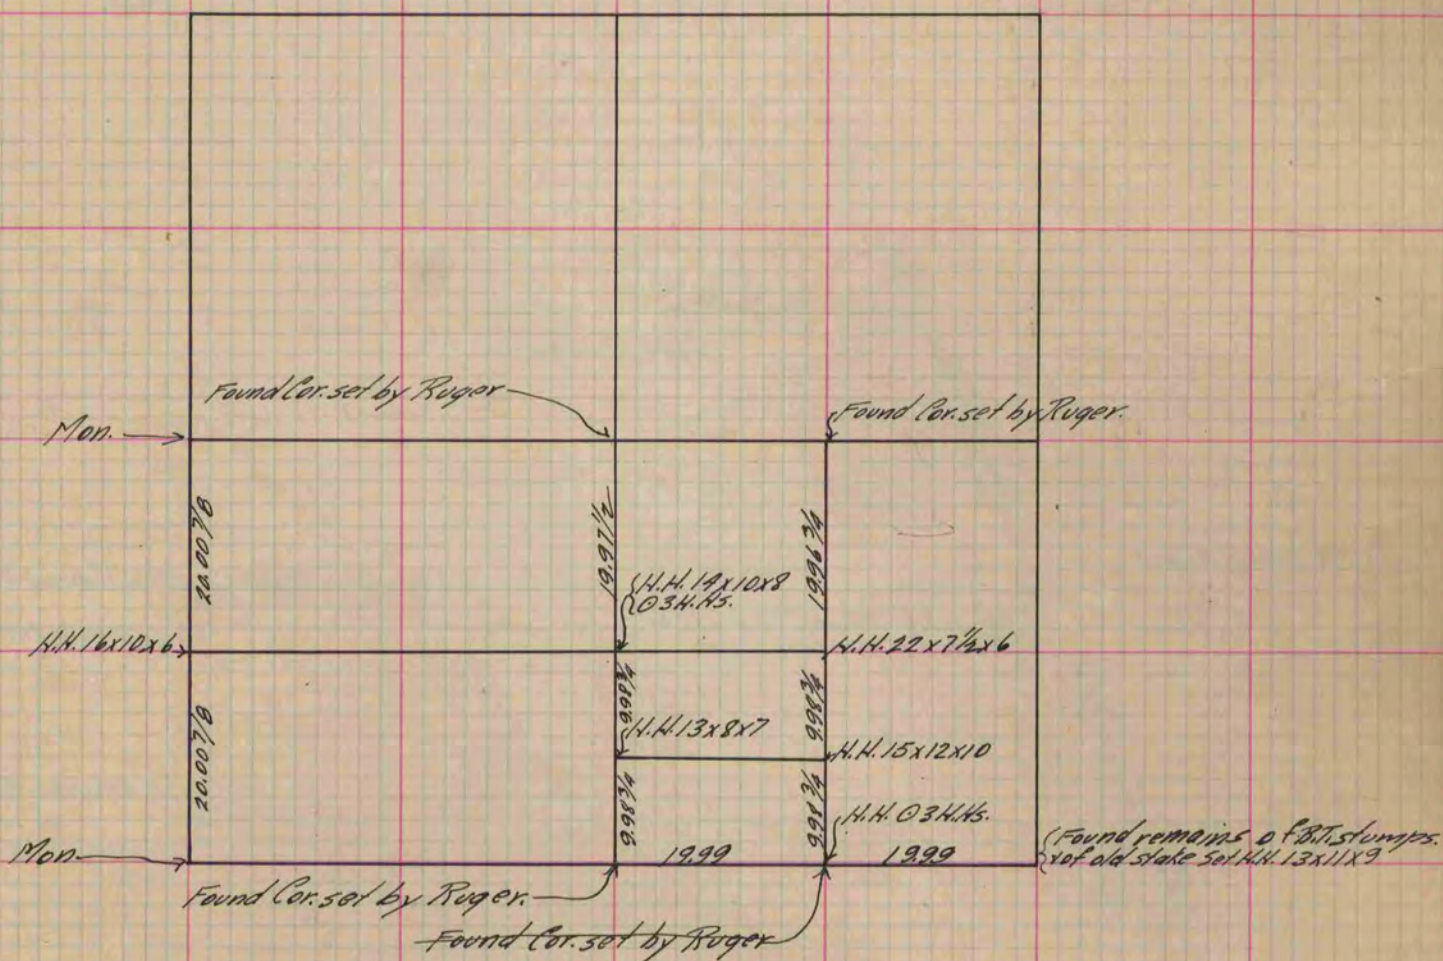

MICROFILMED PLAT AND RECORD

COUNTY BUILDING
CITY OF JANESVILLE

Of a Survey on Section 6 T 3 R 14 E. of the 4 P. M. in Johnstown Township

Rock County, Wisconsin, made April the 18 1891

I hereby certify that the following is a correct record of said survey as made by me.

(Signed) O. G. Bledsoe Dep.
R. H. B. County Surveyor.

Copied from P. 355 Vol. 2. County Surveyor's Record.