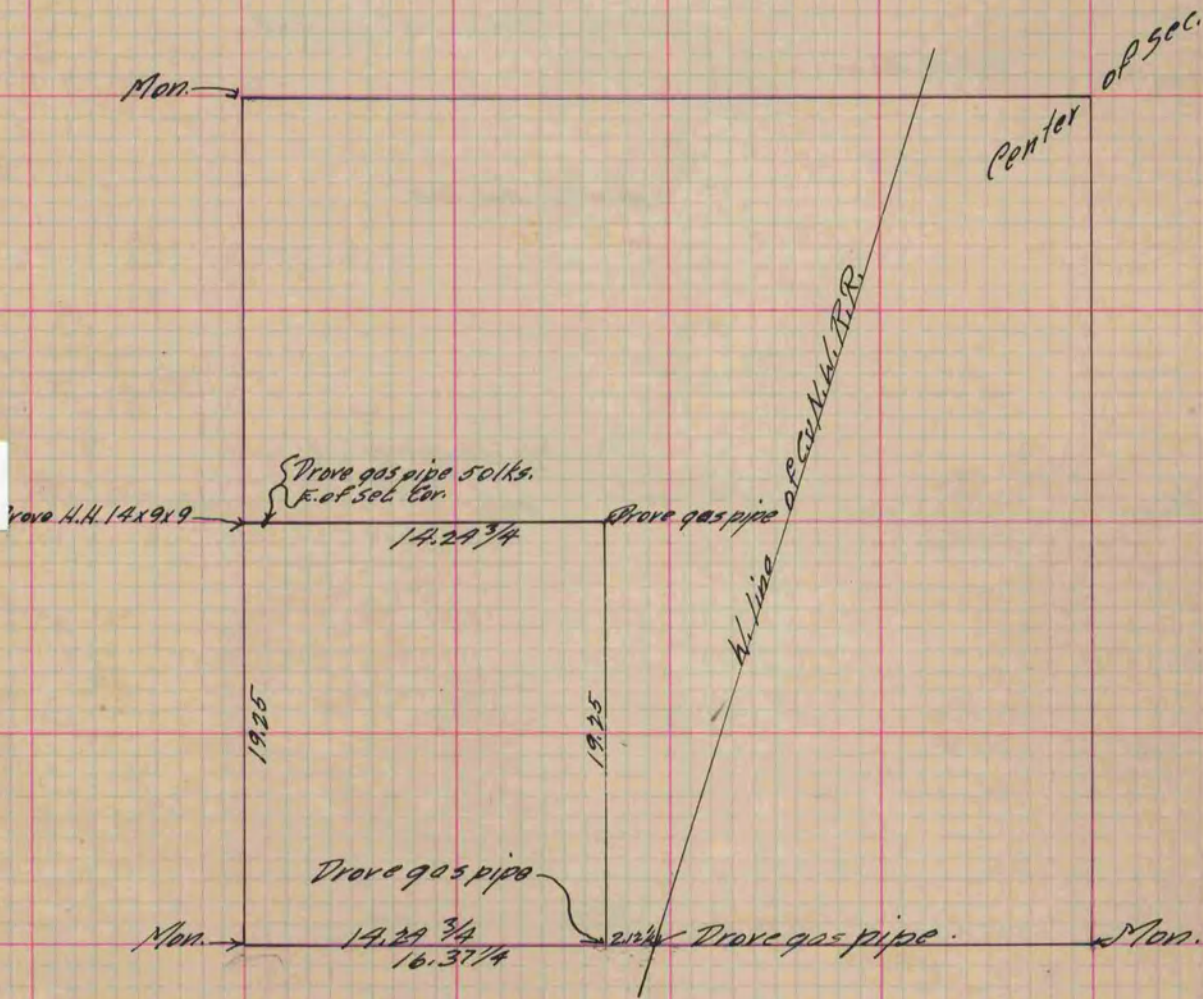

PLAT AND RECORD

MICROFILMED

COUNTY BUILDING
CITY OF JANESVILLE

Of a Survey on Section 7 T 3 R 13 E. of the 4 P. M. in Harmony Township

Rock County, Wisconsin, made Sept. the 4 1891

I hereby certify that the following is a correct record of said survey as made by me.

(Signed) O. G. Bleedorn Dep.
R. H. B. County Surveyor.

Copied from T. 361 Vol. 2 County Surveyor's Record