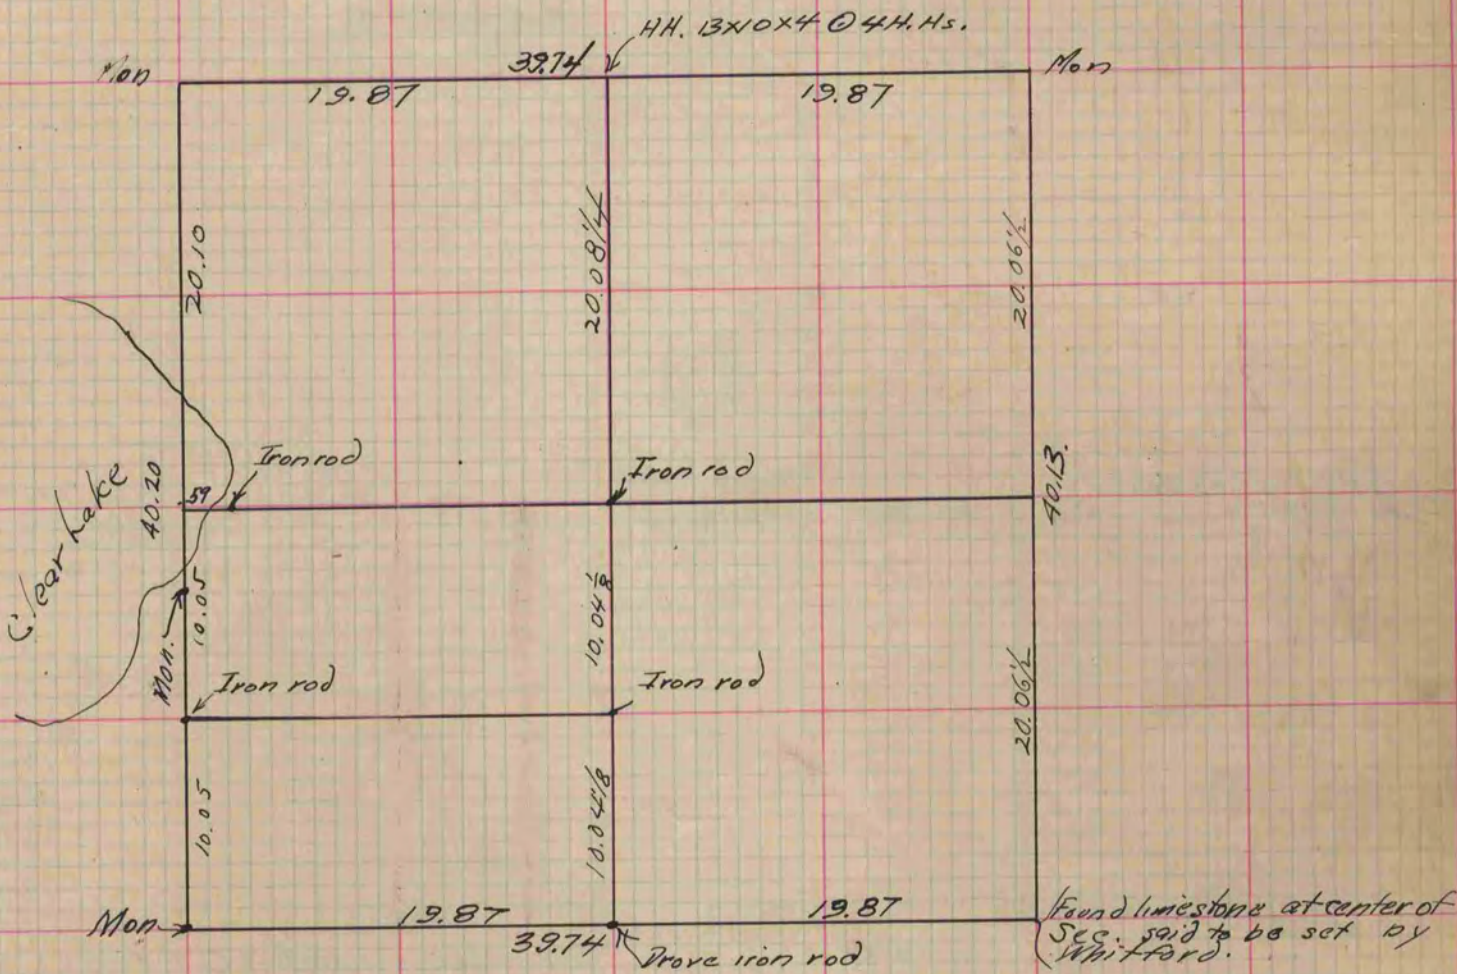

MICROFILMED

PLAT AND RECORD

COUNTY BUILDING
CITY OF JANESVILLE

461
V-2

Of a Survey on Section 21 T 4 R 13 E. of the 4 P. M. in Milton Township

Rock County, Wisconsin, made Feb. the 24 & 25 1892

I hereby certify that the following is a correct record of said survey as made by me.

(Signed) John Bleedorn, Dep.
R. H. B. County Surveyor.

Copied from P. 364 Vol. 2. County Surveyors Record.