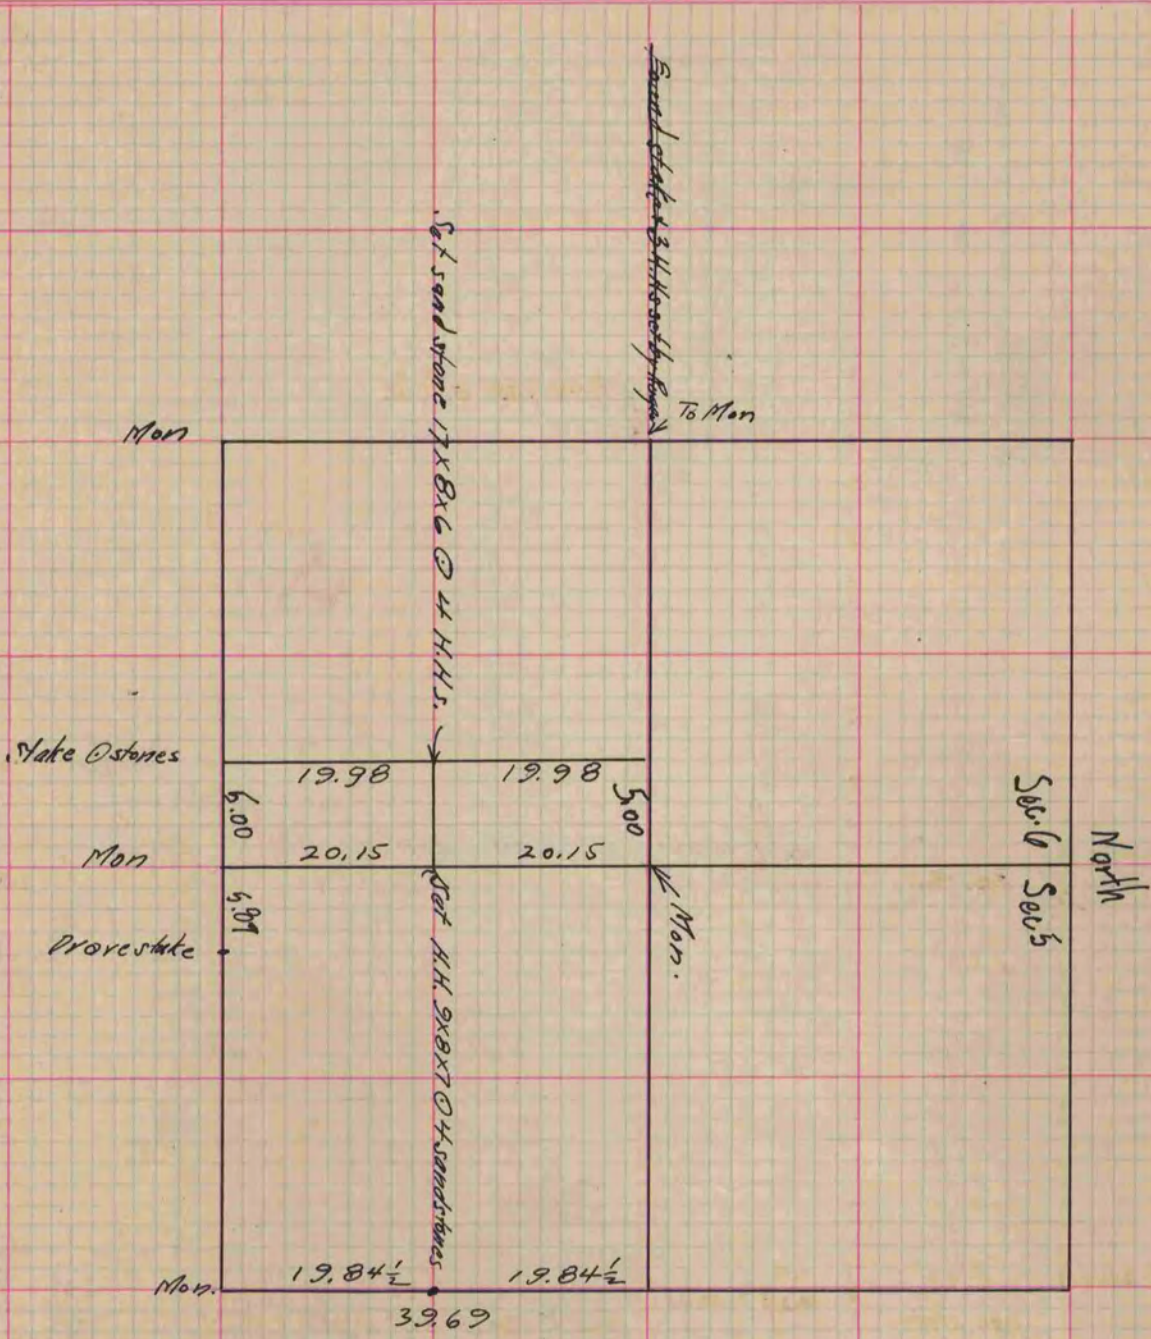

PLAT AND RECORD

MICROFILMED

COUNTY BUILDING
CITY OF JANESVILLE

Of a Survey on Section 546 T 2 R 11 E. of the 4 P. M. in Plymouth Township

Rock County, Wisconsin, made April the 11th 1892

I hereby certify that the following is a correct record of said survey as made by me.

(Signed) O. G. Bleedorn
R. H. B. County Surveyor.

Copied from P. 365 Vol. 2 County Surveyors Record.