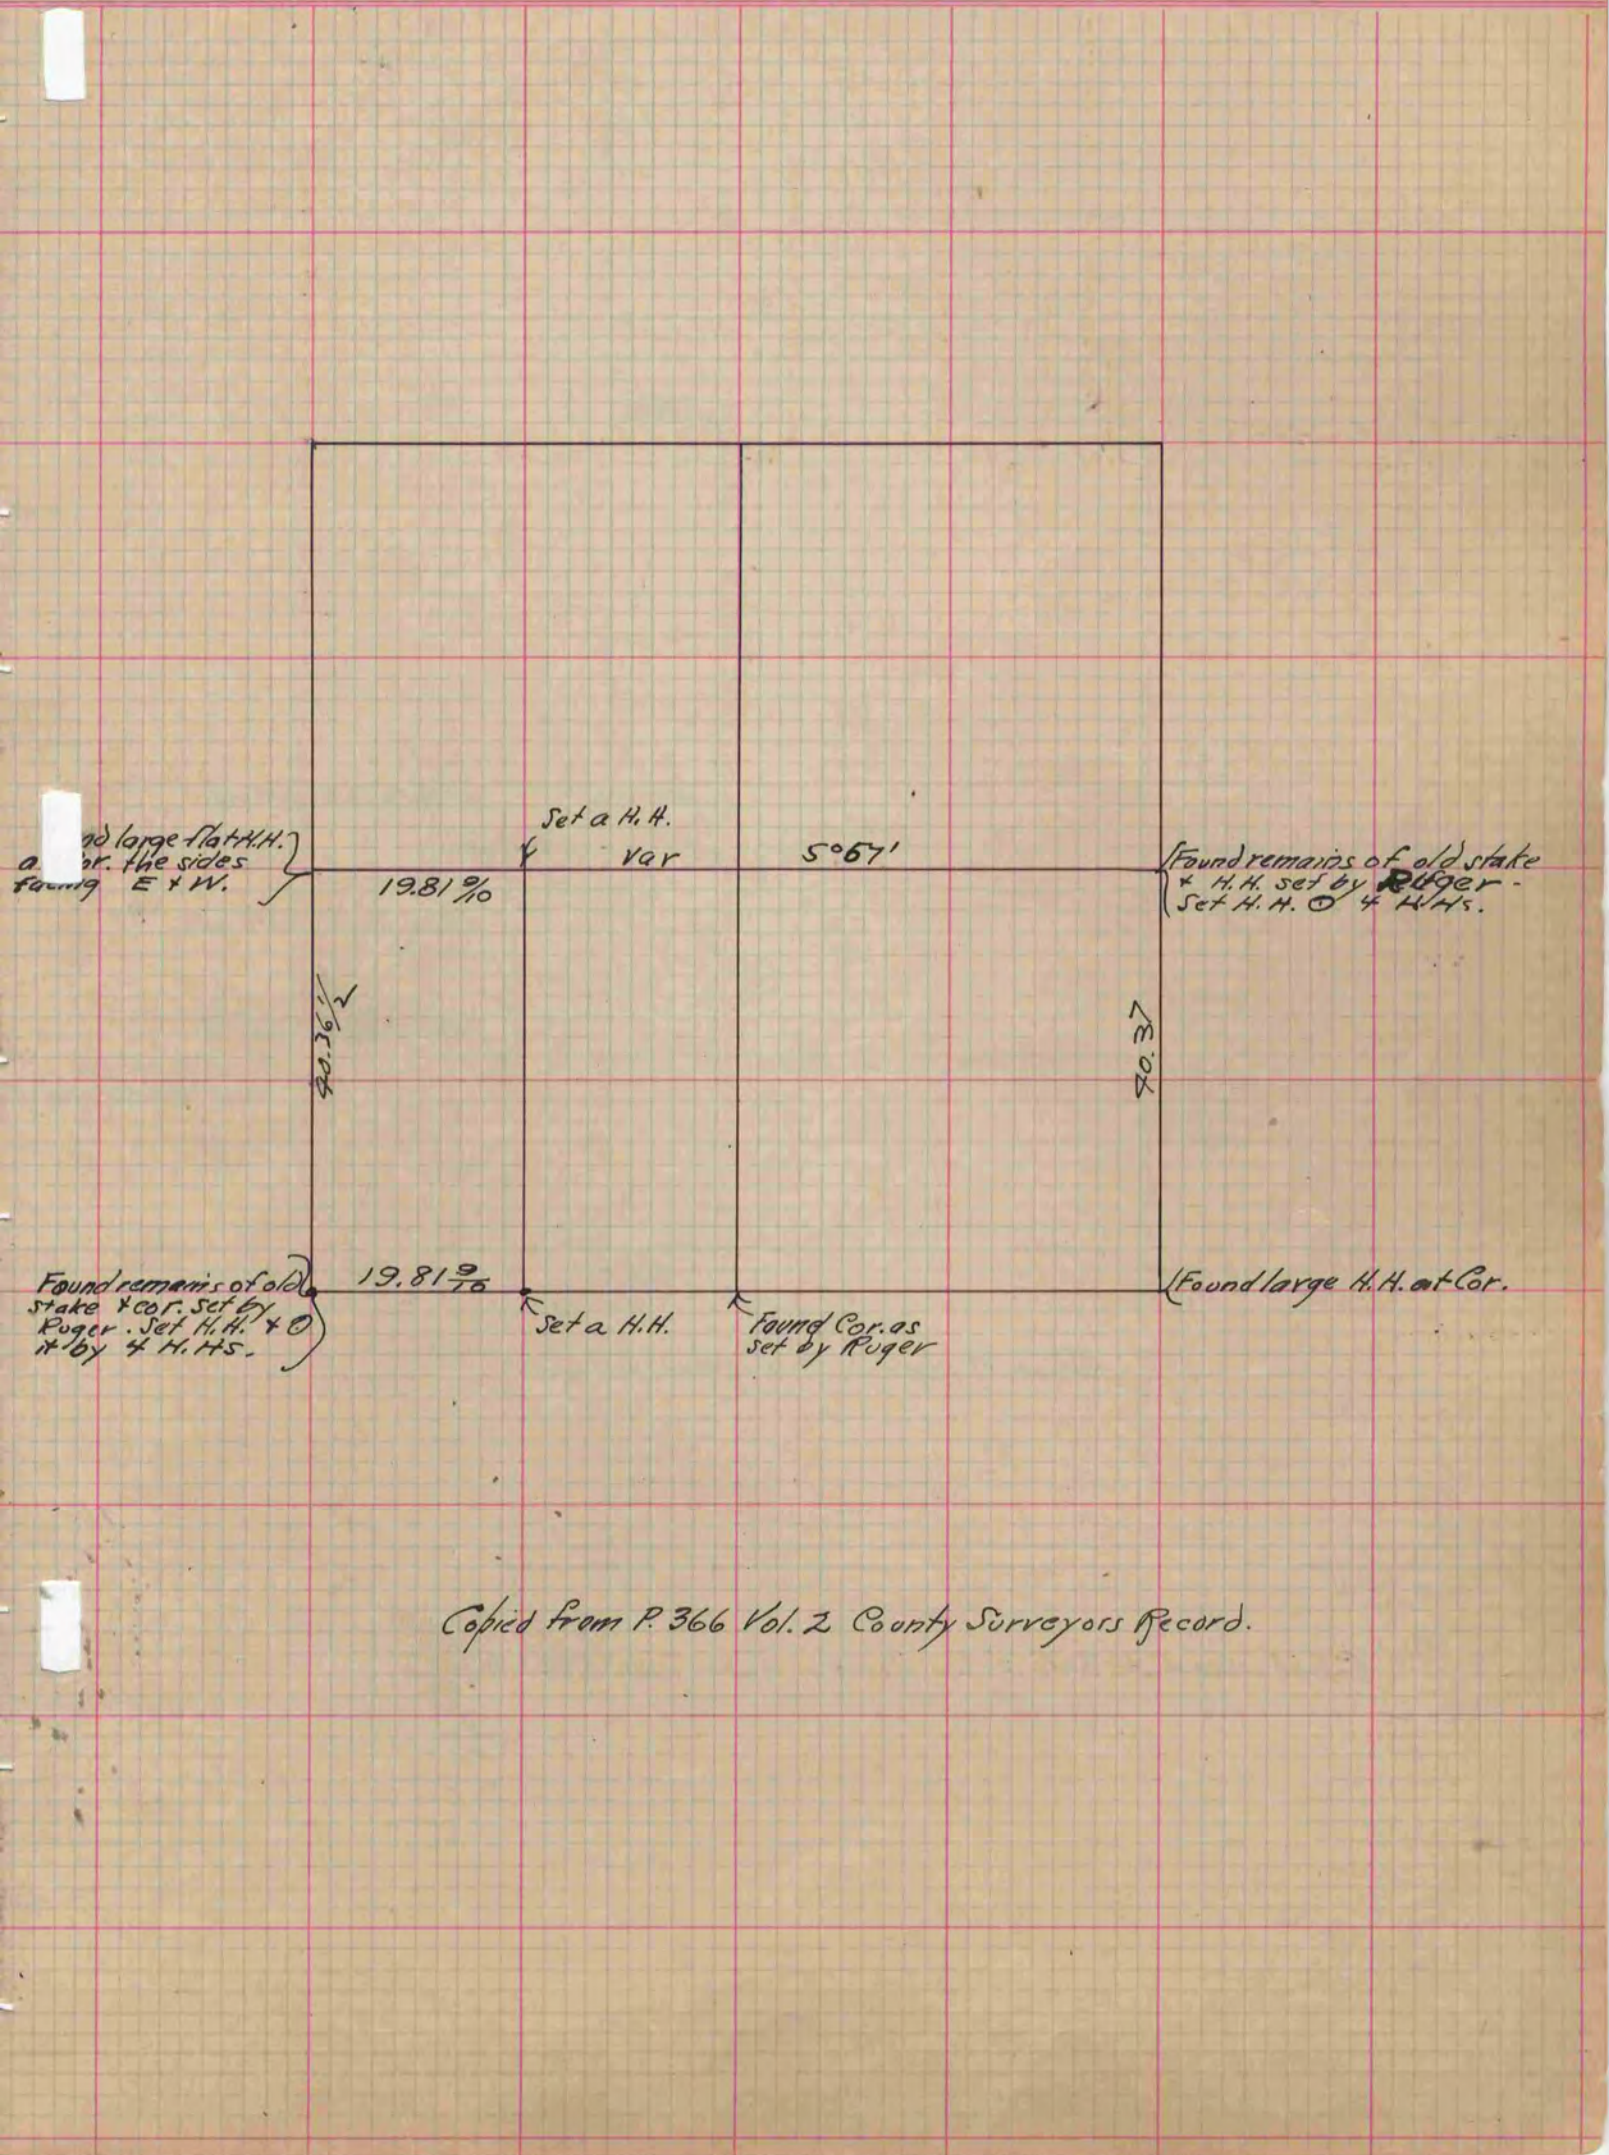

COUNTY BUILDING
CITY OF JANESVILLE

Of a Survey on Section 8 T 4 R 11 E. of the 4 P. M. in Porter Township

Rock County, Wisconsin, made April the 30 1892

I hereby certify that the following is a correct record of said survey as made by me.

(Signed) O. G. Bleedorn
R. H. B.

County Surveyor.

Copied from P. 366 Vol. 2 County Surveyors Record.