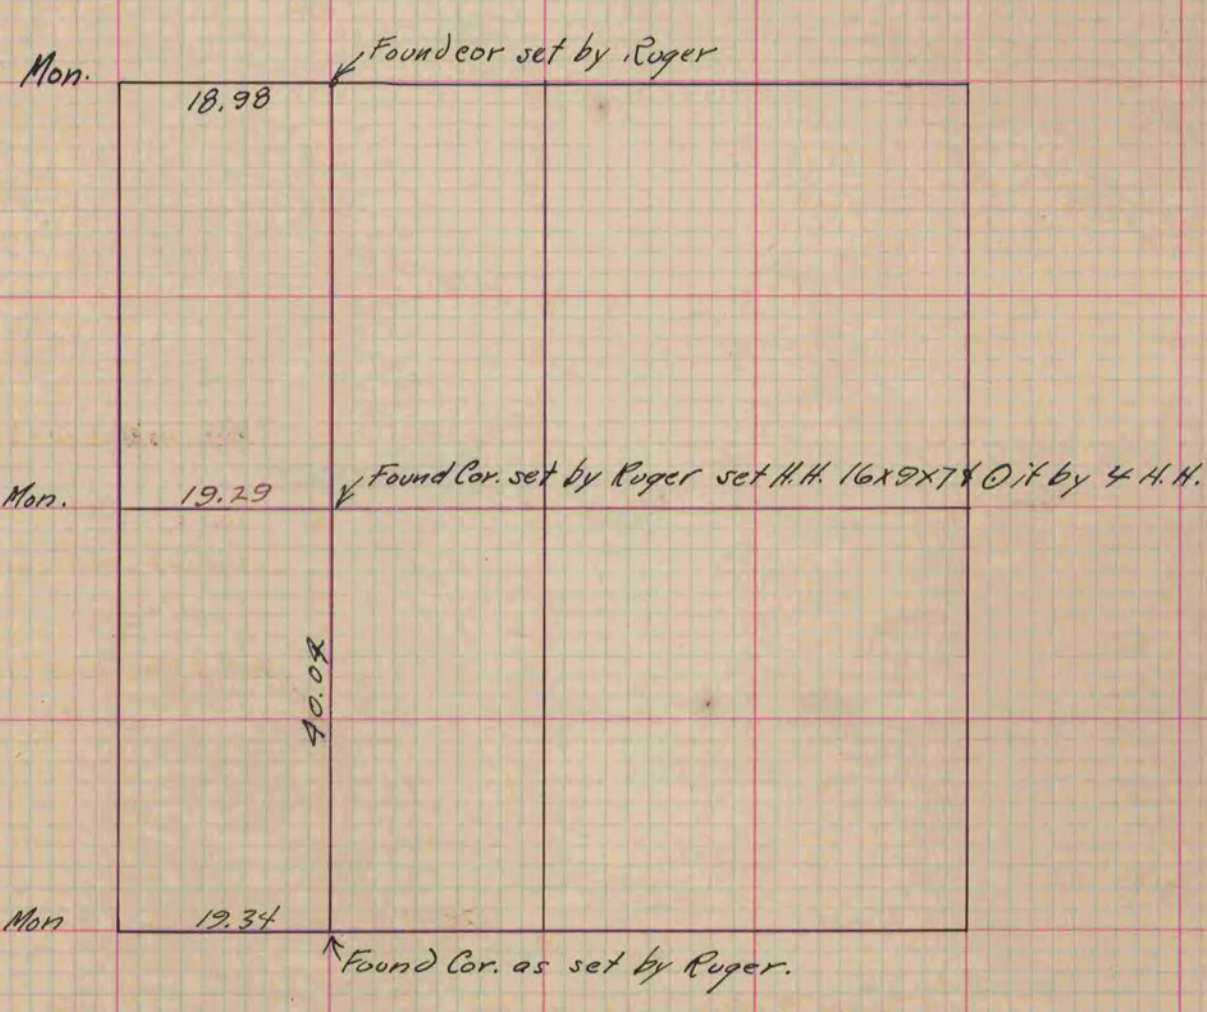

PLAT AND RECORD

MICROFILMED

COUNTY BUILDING
CITY OF JANESVILLE

Of a Survey on Section 19 T 3 R 14 E. of the 4 P. M. in Johnstown Township

Rock County, Wisconsin, made May the 17 1892

I hereby certify that the following is a correct record of said survey as made by me.

(Signed) D. G. Bleedorn
R. H. B. County Surveyor.

Copied from P. 367 Vol. 2. County Surveyors Record.