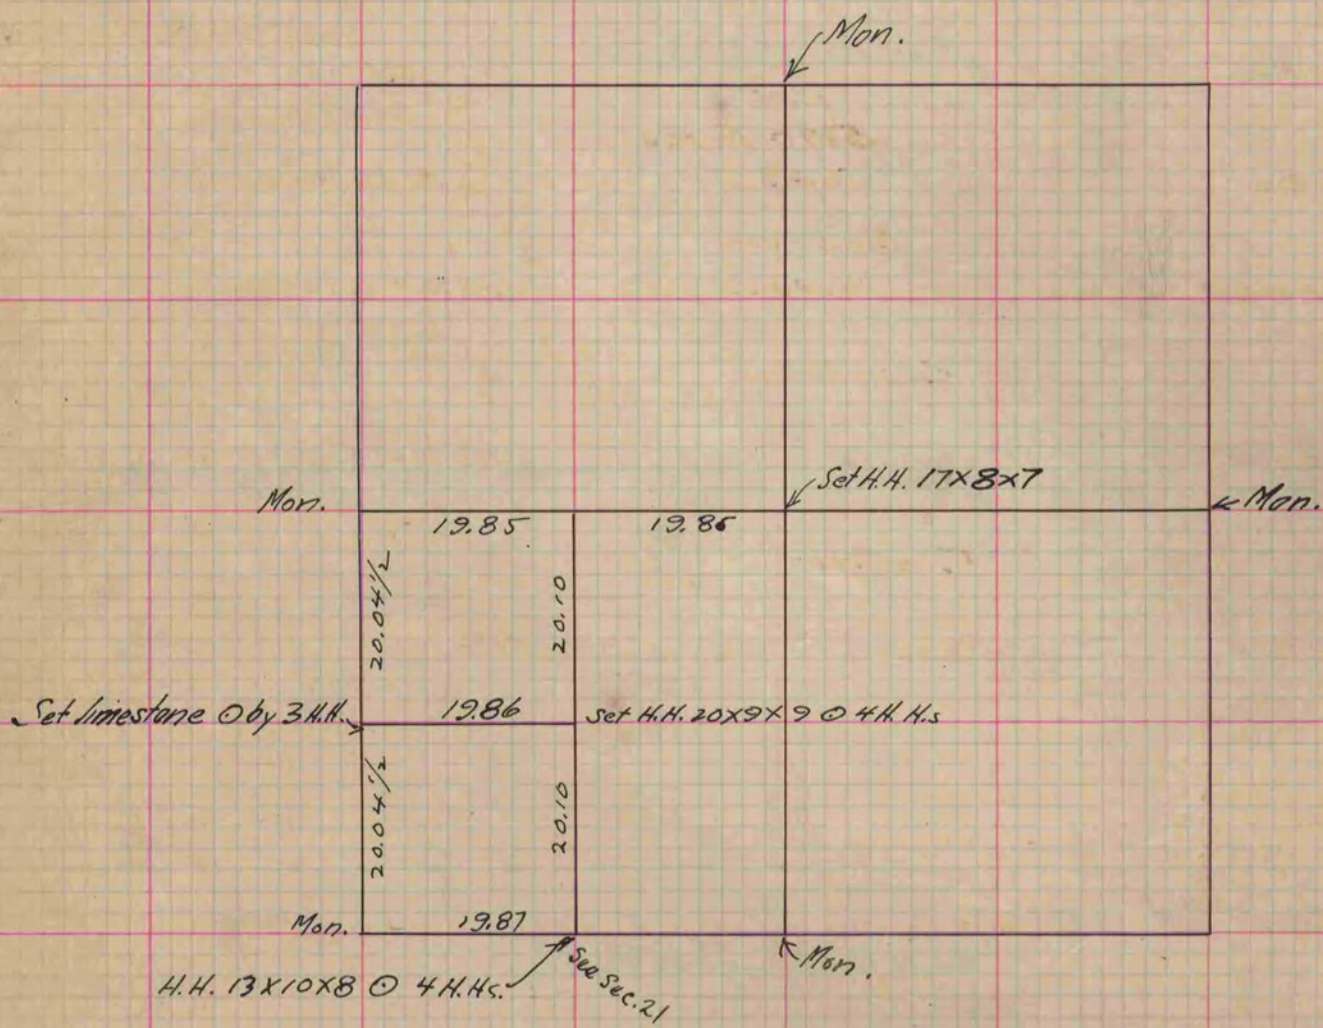

MICROFILMED PLAT AND RECORD

COUNTY BUILDING
CITY OF JANESVILLE

Of a Survey on Section 16 T 4 R 13 E. of the 4 P. M. in Milton Township

Rock County, Wisconsin, made June the 21st 1892

I hereby certify that the following is a correct record of said survey as made by me.

(signed) O. G. Bleedorn
R.H.B. County Surveyor.

Copied from P. 368 Vol. 2 County Surveyor's Record.