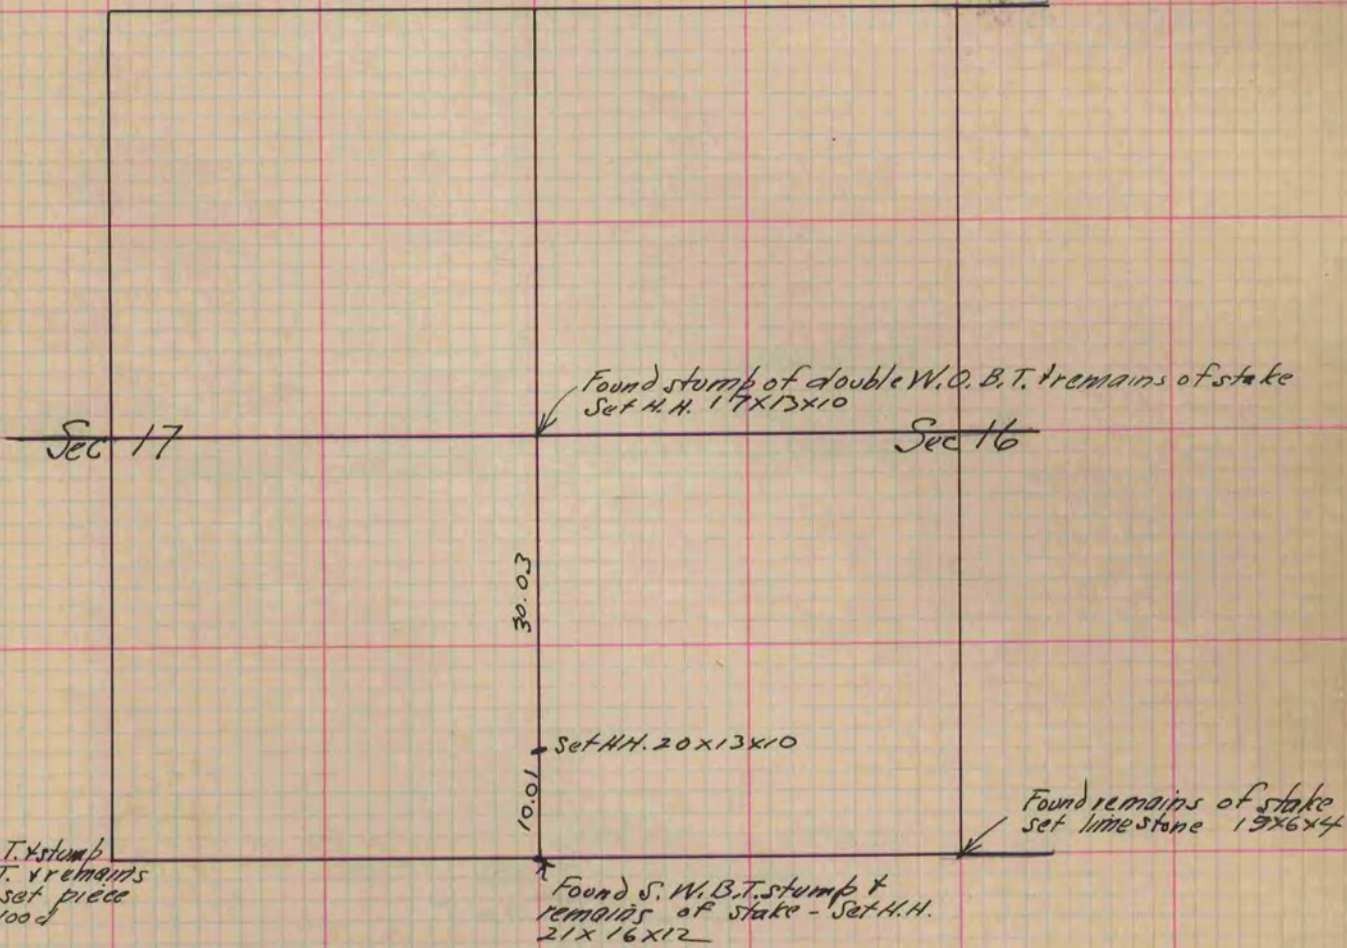

MICROFILMED PLAT AND RECORD

470
V-2

COUNTY BUILDING
CITY OF JANESVILLE

DANE COUNTY

Of a Survey on Section 16 & 17 T 5 R 13 E. of the 4 P. M. in Dane County Township

Rock County, Wisconsin, made Aug the 31 & Sept. 1 1893

I hereby certify that the following is a correct record of said survey as made by me.

(Signed) O. G. Bleedorn
R. H. B. County Surveyor.

Copied from P. 373 Vol. 2. County Surveyors Record.