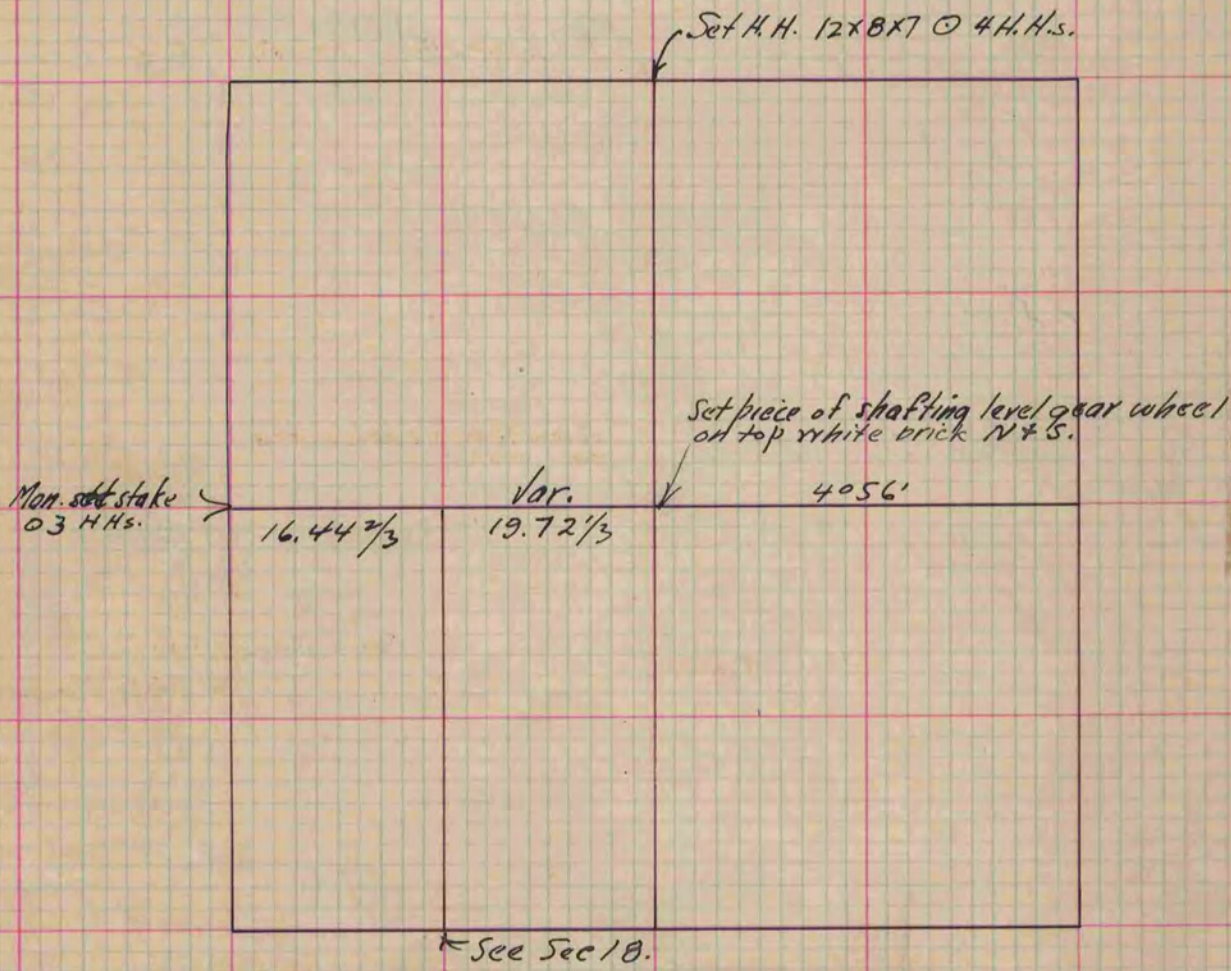

494 V-2 MICROFILMED PLAT AND RECORD

COUNTY BUILDING CITY OF JANESVILLE

Of a Survey on Section 7 T A R 14 E. of the 4 P. M. in Lima Township

Rock County, Wisconsin, made the 19

I hereby certify that the following is a correct record of said survey as made by me

(Signed) P.F. Brown R.H.B.

County Surveyor

Taken from notes of O.G. Bleedorn

Copied from P. 380 Vol. 2 County Surveyors Record