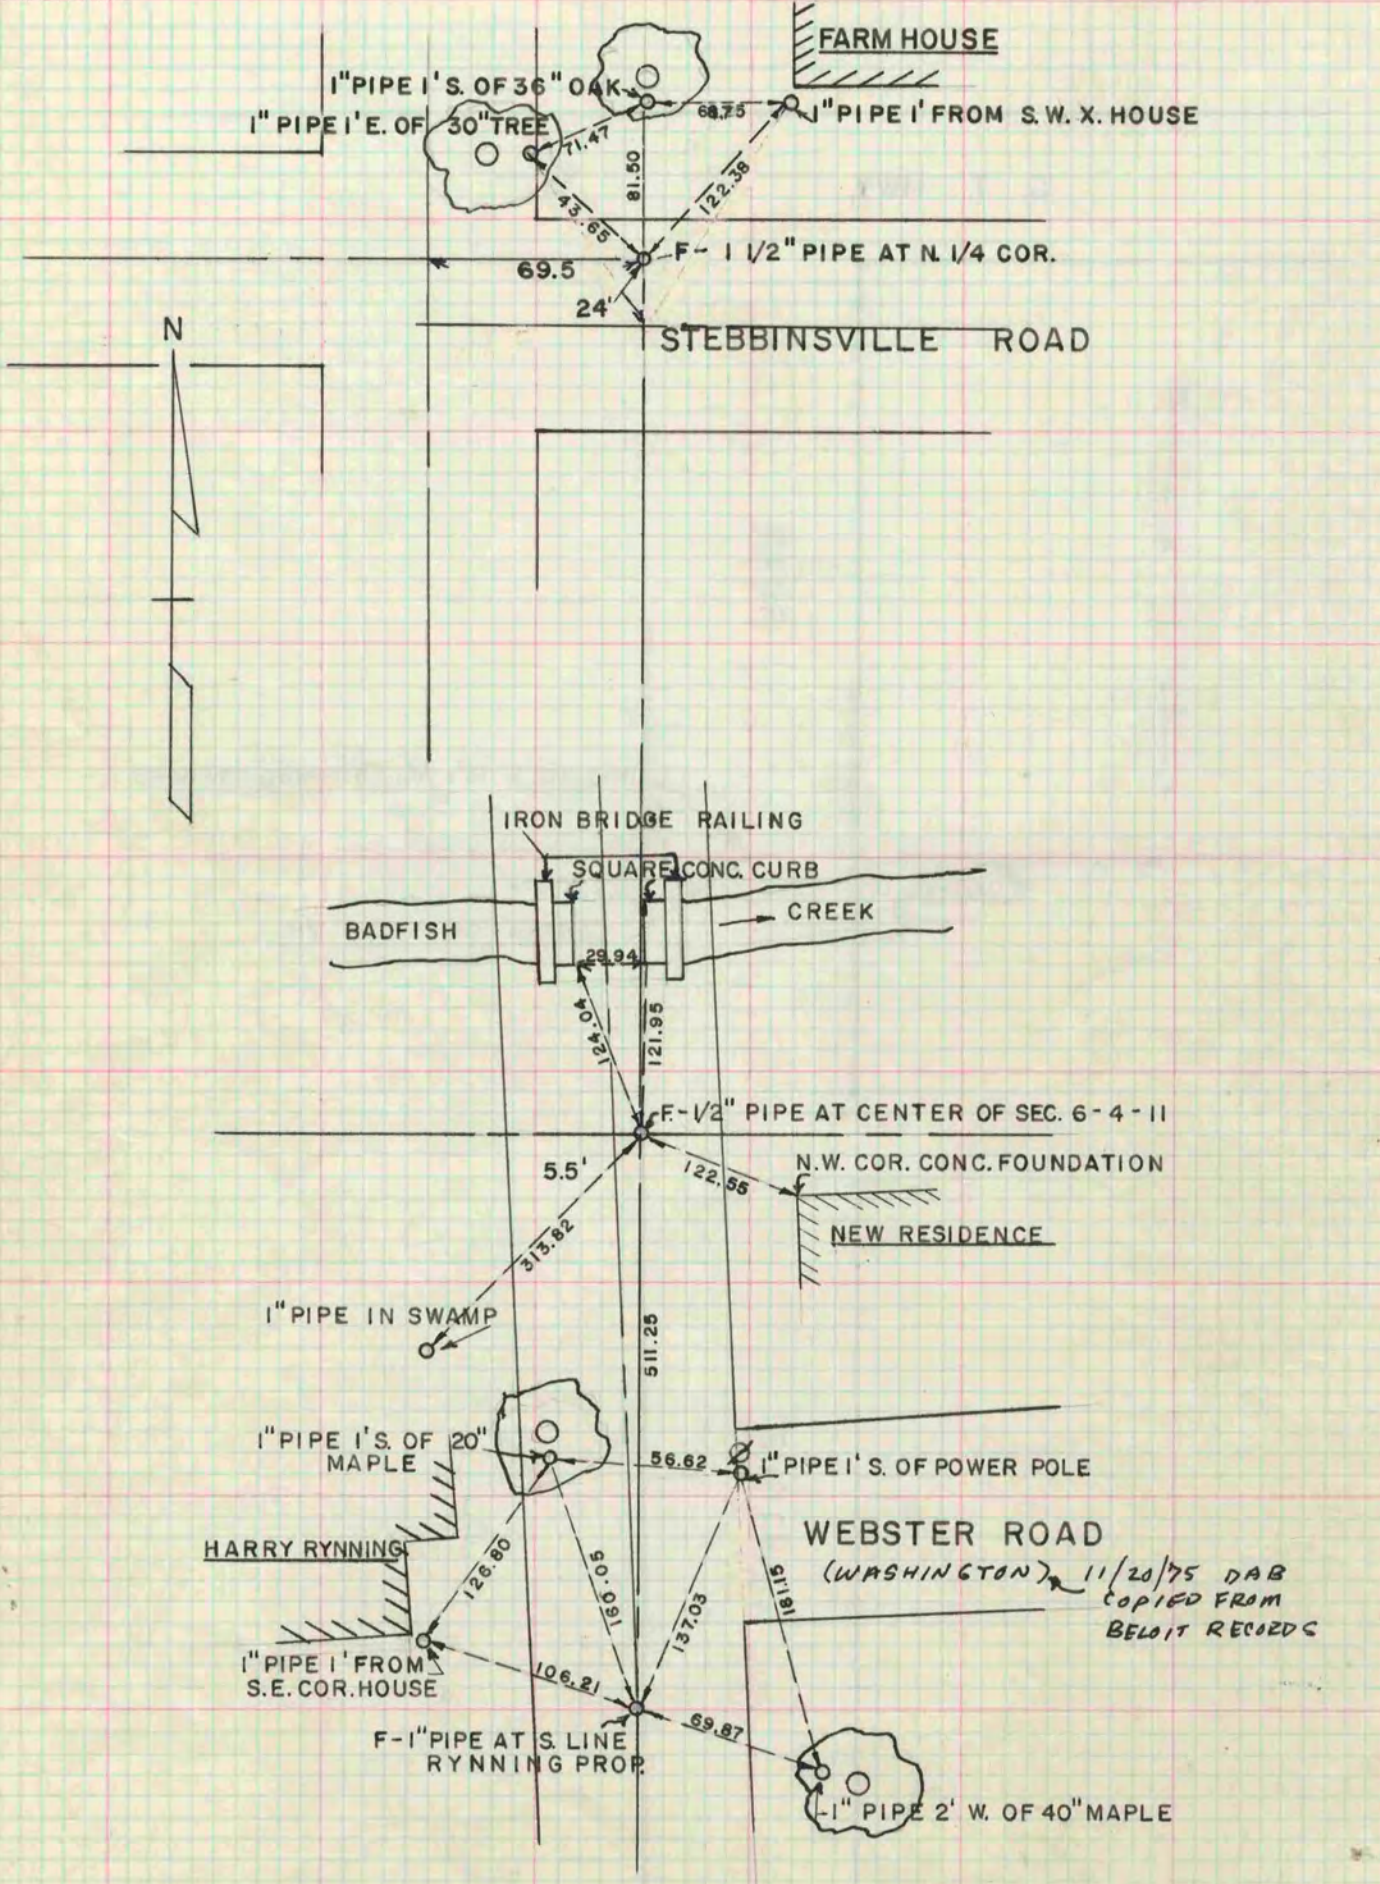

PLAT AND RECORD

ROCK COUNTY BUILDING
CITY OF JANESVILLE

Of a Survey on Section 6 T. 4N, R. 11 E. of the 4 P. M. in PORTER Township

Rock County, Wisconsin, made MAY the 13th 1959

I hereby certify that the following is a correct record of said survey as made by me.

R. B. Adams

County Surveyor.

MICROFILMED

11/20/75 DAB
COPIED FROM
BELOIT RECORDS