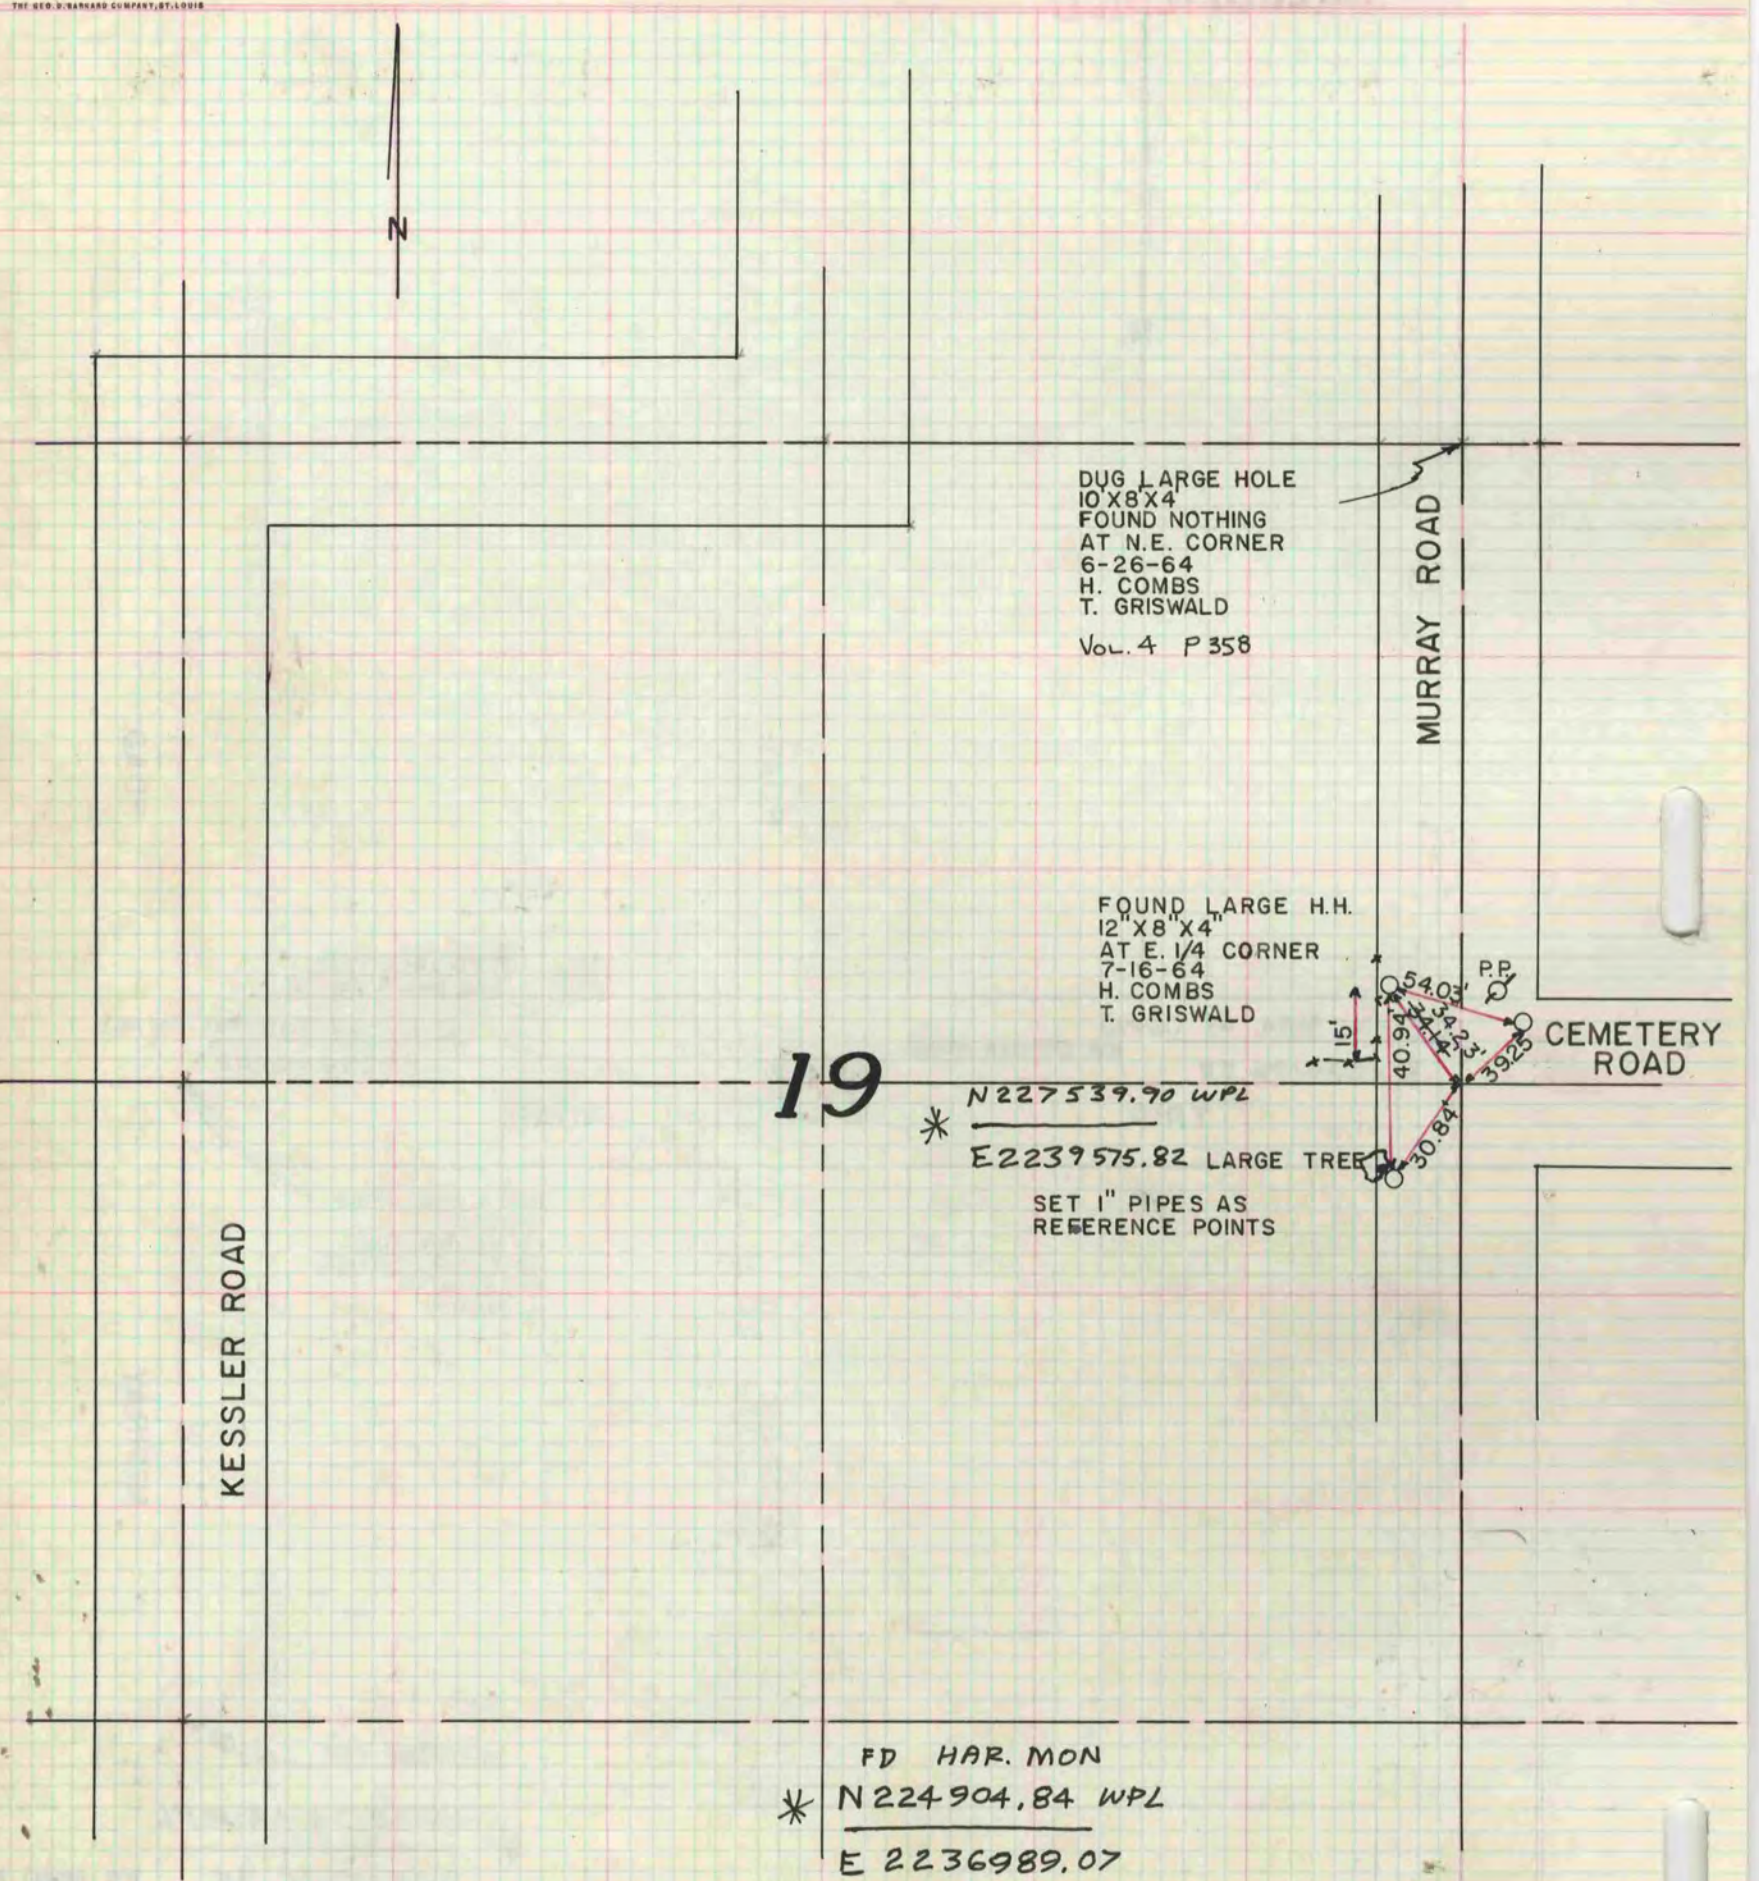

PLAT AND RECORD

COUNTY BUILDING DIVISION
CITY OF JANESVILLE

Of a Survey on Section 19 T 2 R 12 E. of the 4 P. M. in ROCK Township

Rock County, Wisconsin, made JULY the 16 1964

I hereby certify that the following is a correct record of said survey as made by me.

MICROFILMED

W. B. Starnes

County Surveyor.

* COPIED FROM BELOIT REC
12/9/75 DAB