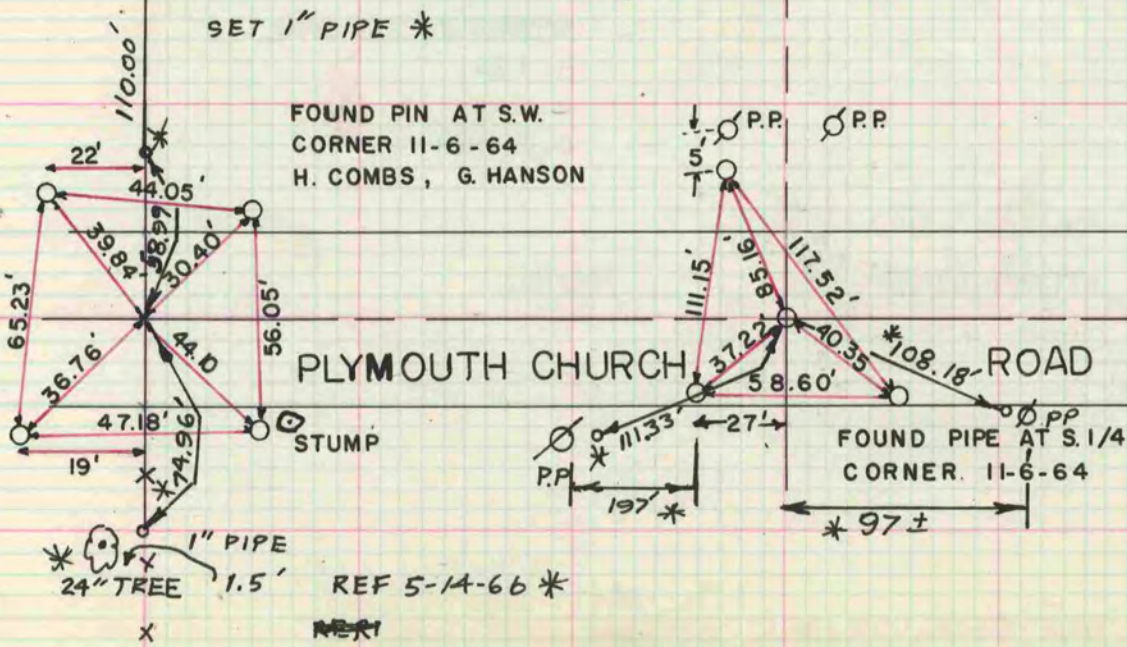

PLAT AND RECORD

COUNTY BUILDING CITY OF JANESVILLE

Of a Survey on Section **28** T **2** R **12** E. of the 4 P. M. in **ROCK** Township

Rock County, Wisconsin, made **NOVEMBER** the **6** 19**64**

I hereby certify that the following is a correct record of said survey as made by me.

MICROFILMED

Robert A. ...
County Surveyor.

28

* COPIED FROM BELOIT REC
12/9/75 DAB