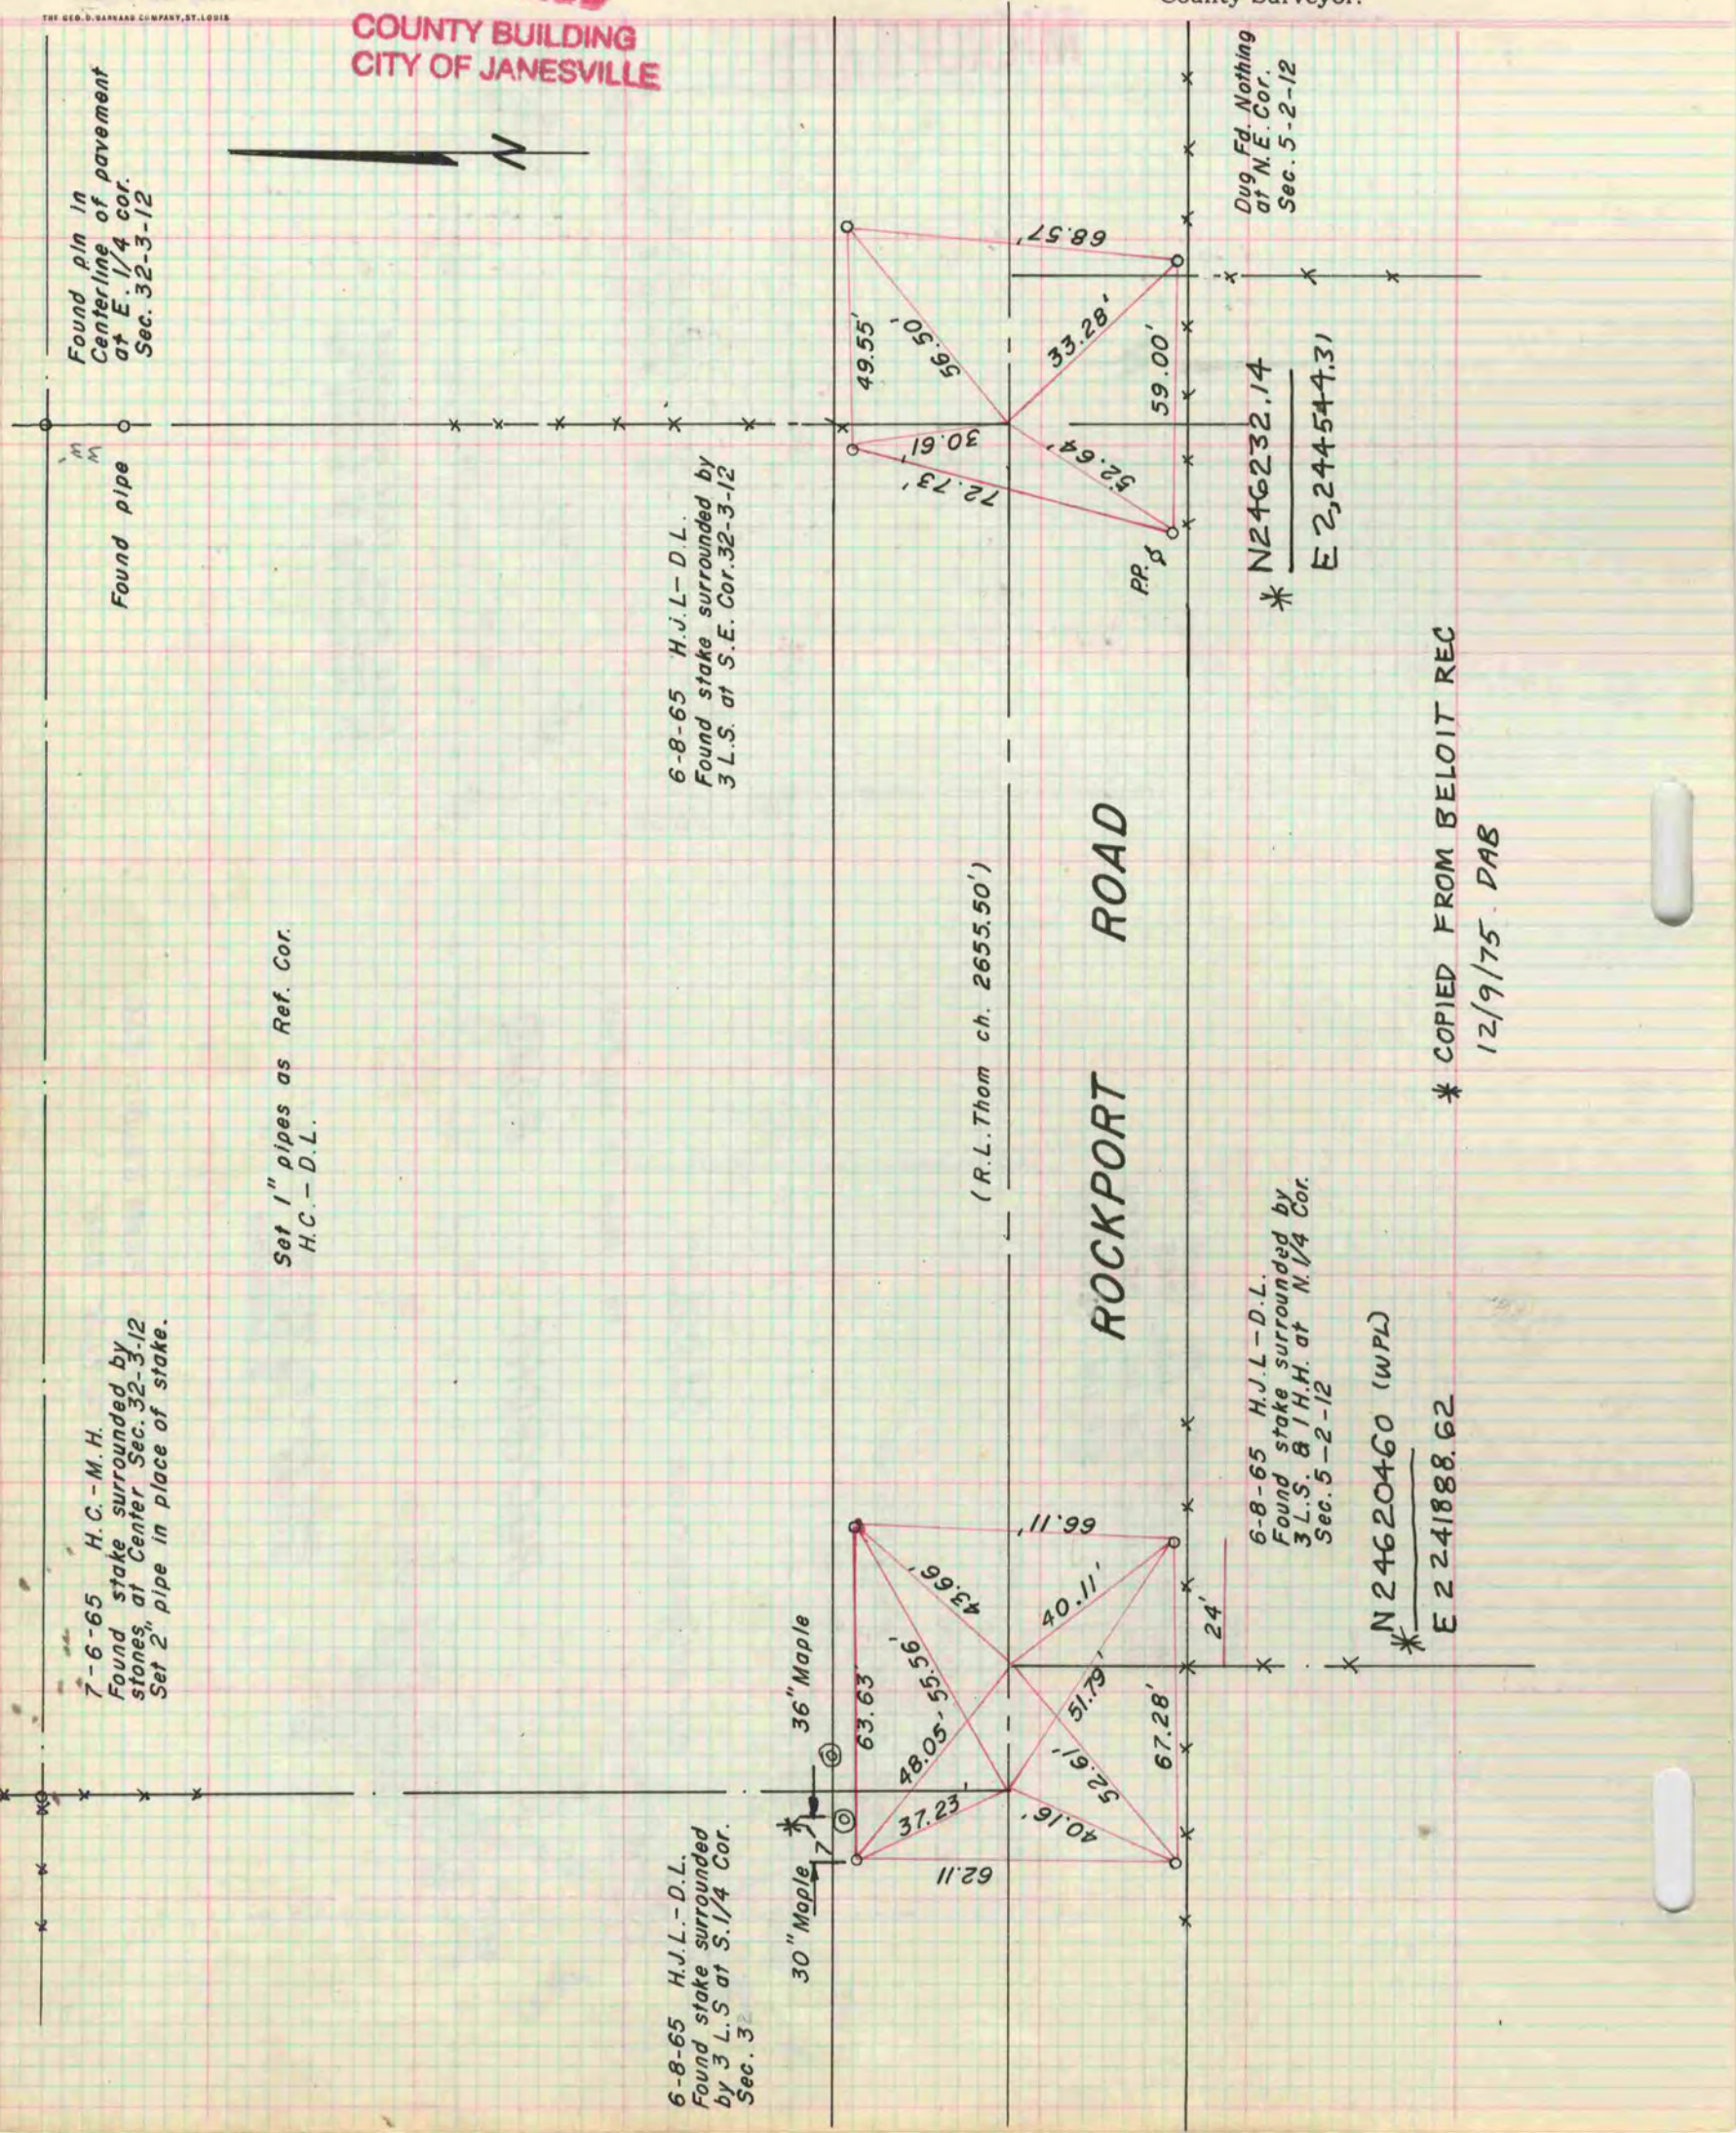

PLAT AND RECORD

CITY OF JANESVILLE
COUNTY OF ROCK

Of a Survey on Section 32 T. 3 R. 12 E. of the 4 P. M. in JANESVILLE Township

Rock County, Wisconsin, made JUNE the 8th 1965

I hereby certify that the following is a correct record of said survey as made by me.

MICROFILMED

RMB *at* *the* *map*

County Surveyor.

COUNTY BUILDING
CITY OF JANESVILLE

* COPIED FROM BELOIT REC
12/9/75 DAB