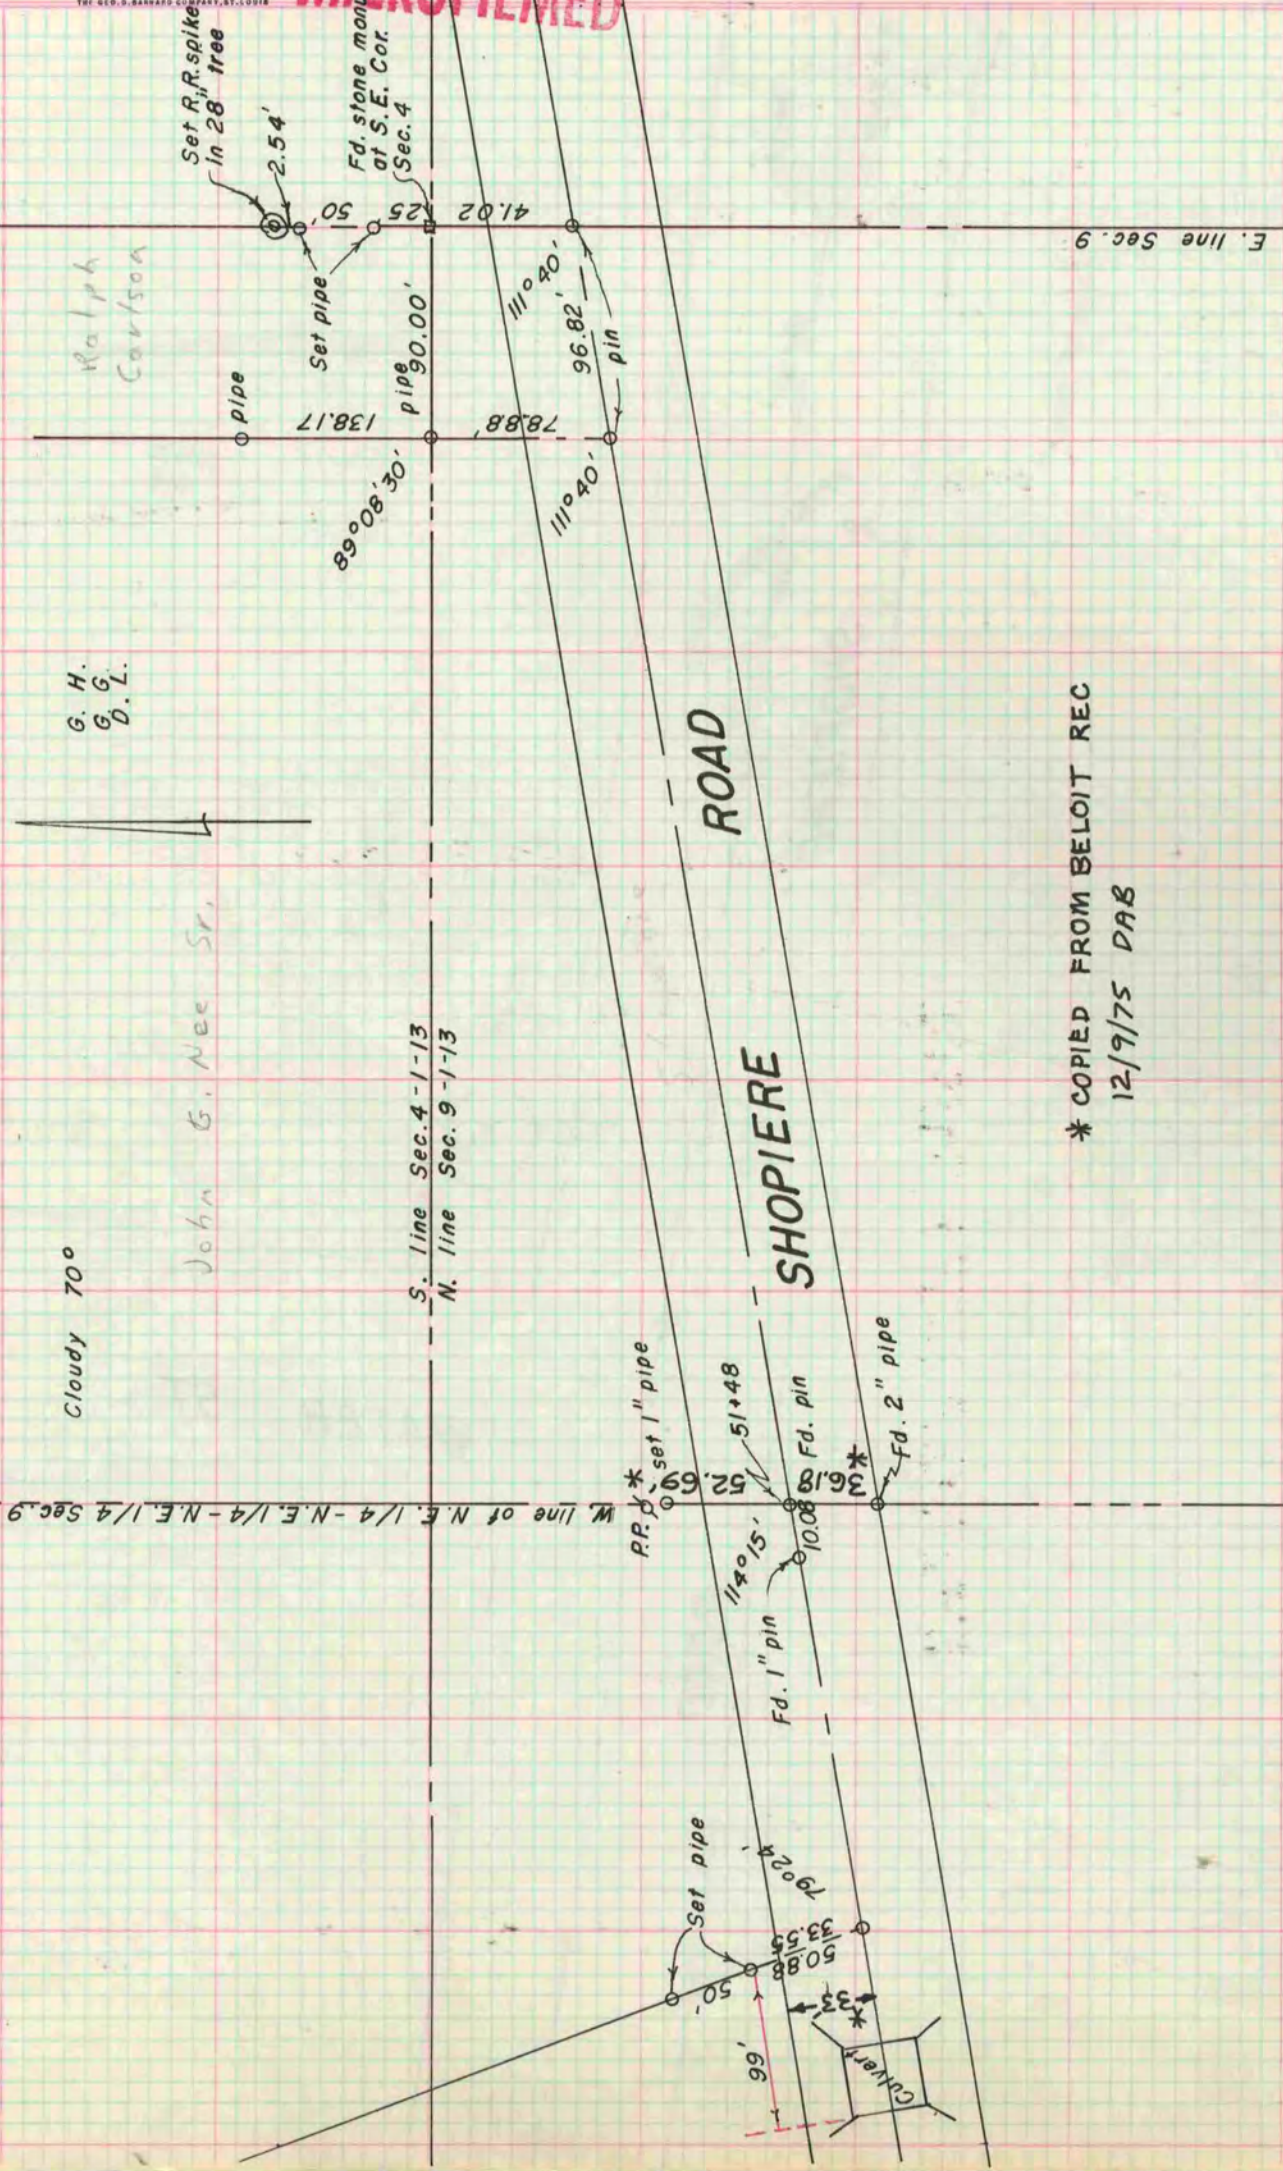

PLAT AND RECORD

225
V-4

COUNTY BUILDING
CITY OF JANESVILLE

Of a Survey on Section 9 T 1 R 13 E. of the 4 P. M. in TURTLE Township

Rock County, Wisconsin, made JULY the 7th 1965

I hereby certify that the following is a correct record of said survey as made by me.

R. B. H. H. H.

County Surveyor.

MICROFILMED

* COPIED FROM BELOIT REC
12/9/75 DAB