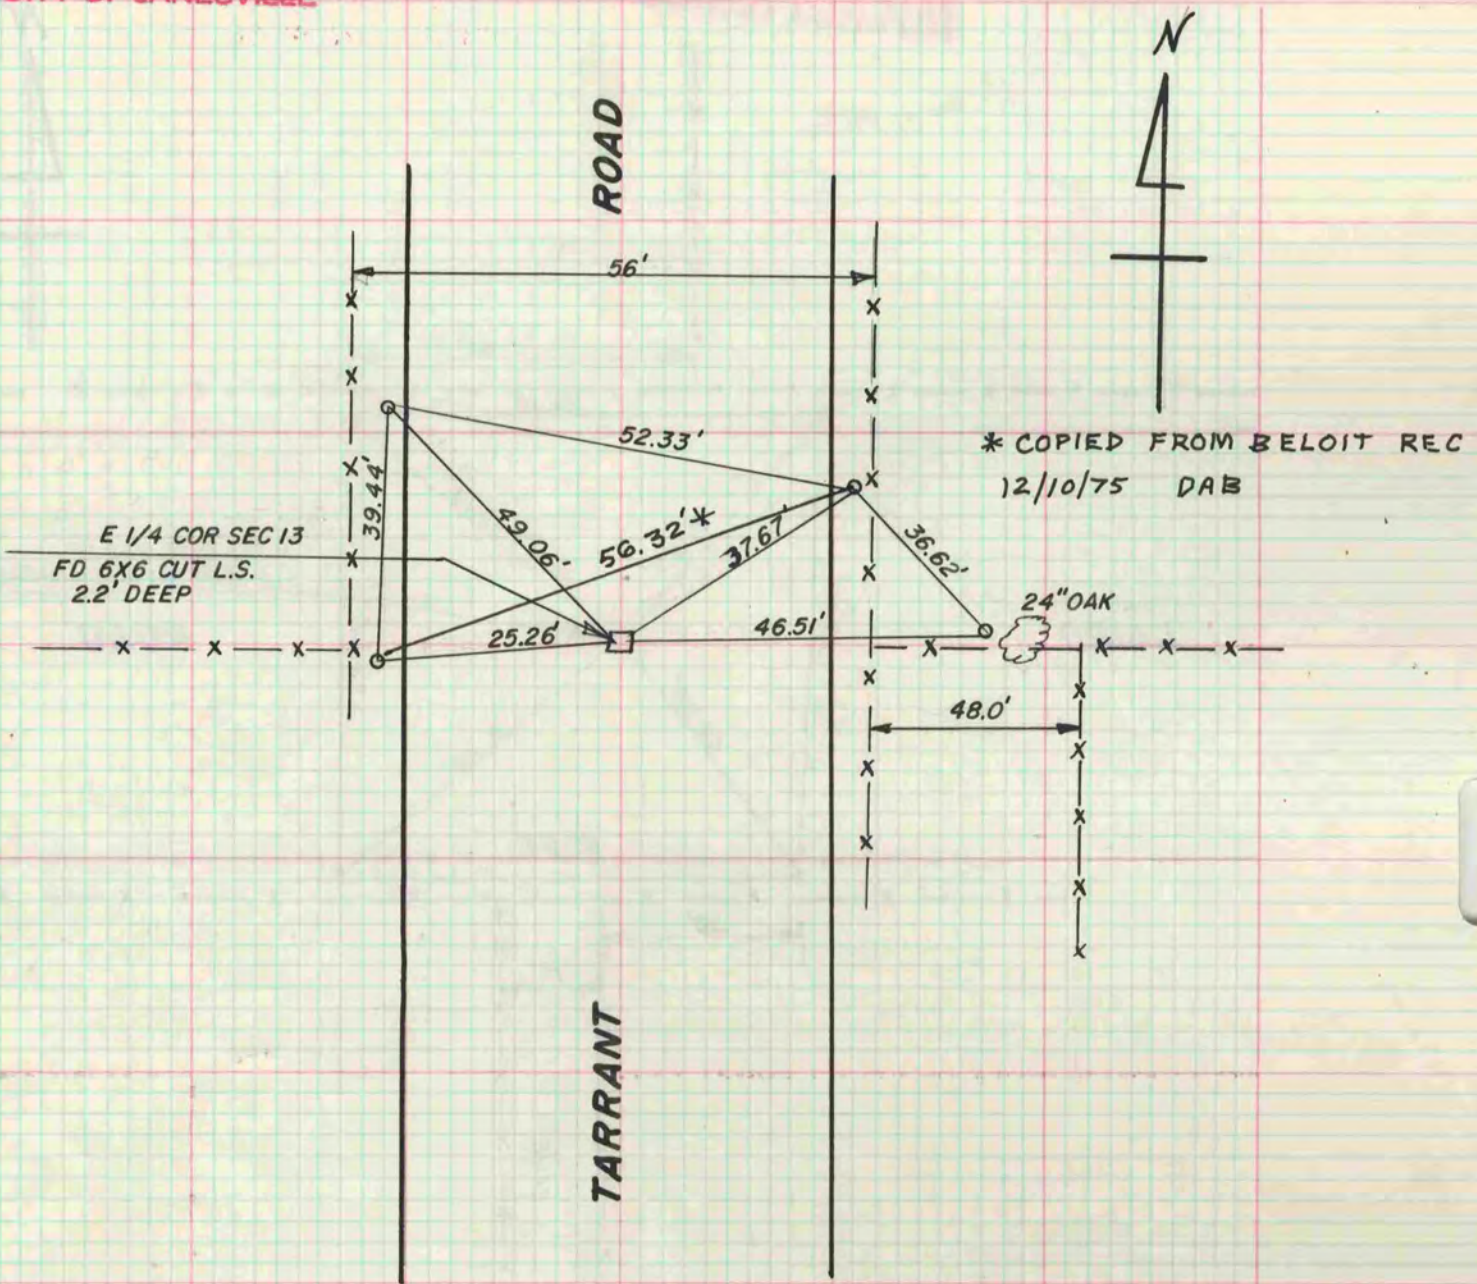

PLAT AND RECORD

COUNTY DING
CITY OF JANESVILLE

Of a Survey on Section 13 T 3N R 13 E. of the 4 P. M. in HARMONY Township

Rock County, Wisconsin, made MAY the 22 1967

I hereby certify that the following is a correct record of said survey as made by me.

MICROFILMED
COUNTY BUILDING
CITY OF JANESVILLE

W. B. Atkinson

County Surveyor.

REF
O.S.
T.M.