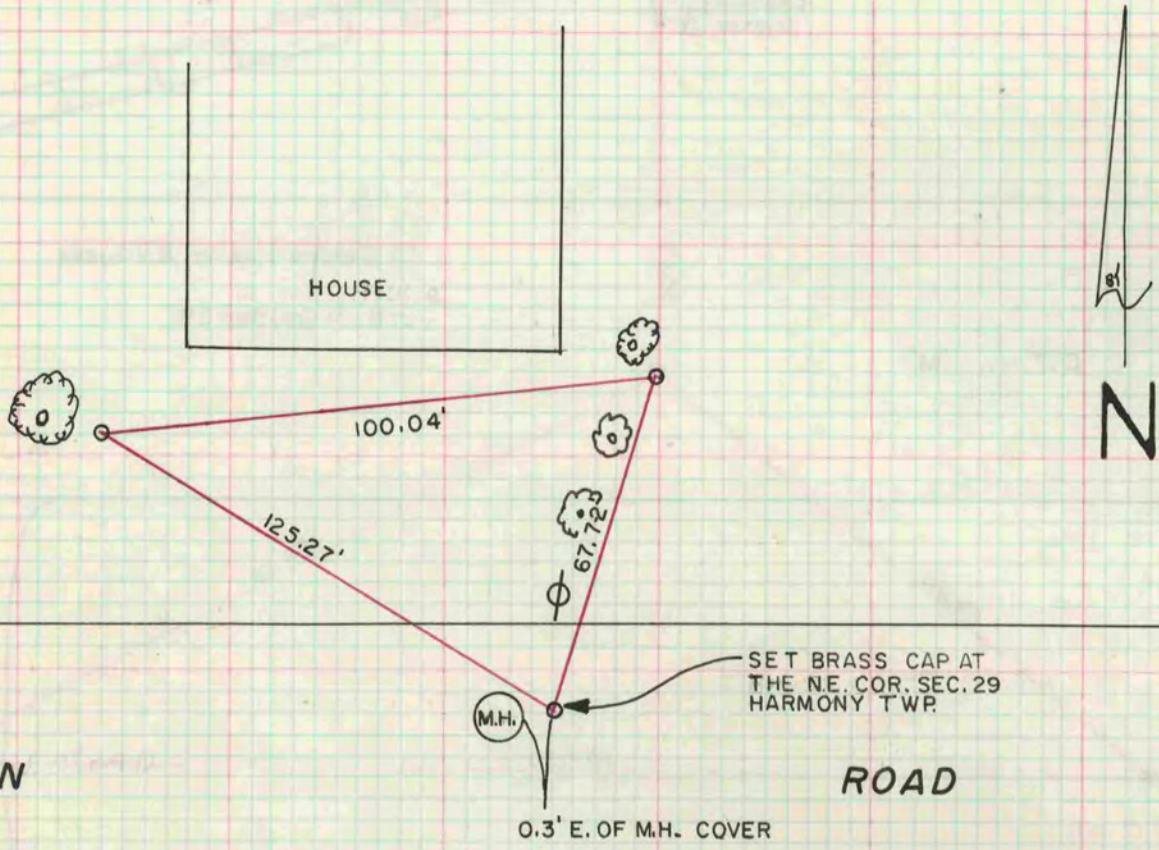

# PLAT AND RECORD

COUNTY BUILDING  
CITY OF JANESVILLE

COUNTY BUILDING  
CITY OF JANESVILLE

Of a Survey on Section 29 T 3N R 13 E. of the 4 P. M. in HARMONY Township

Rock County, Wisconsin, made MAY the 16 1969

I hereby certify that the following is a correct record of said survey as made by me.

**MICROFILMED**

*R. B. [Signature]*

County Surveyor.

COUNTY BUILDING  
CITY OF JANESVILLE

MT. ZION

NOTE: 0=1"x24" IRON PIPE REF. PTS.  
MAY 16, 1969  
O.S.  
G.B.  
B.W.

C.T.H. "A"

WRIGHT ROAD