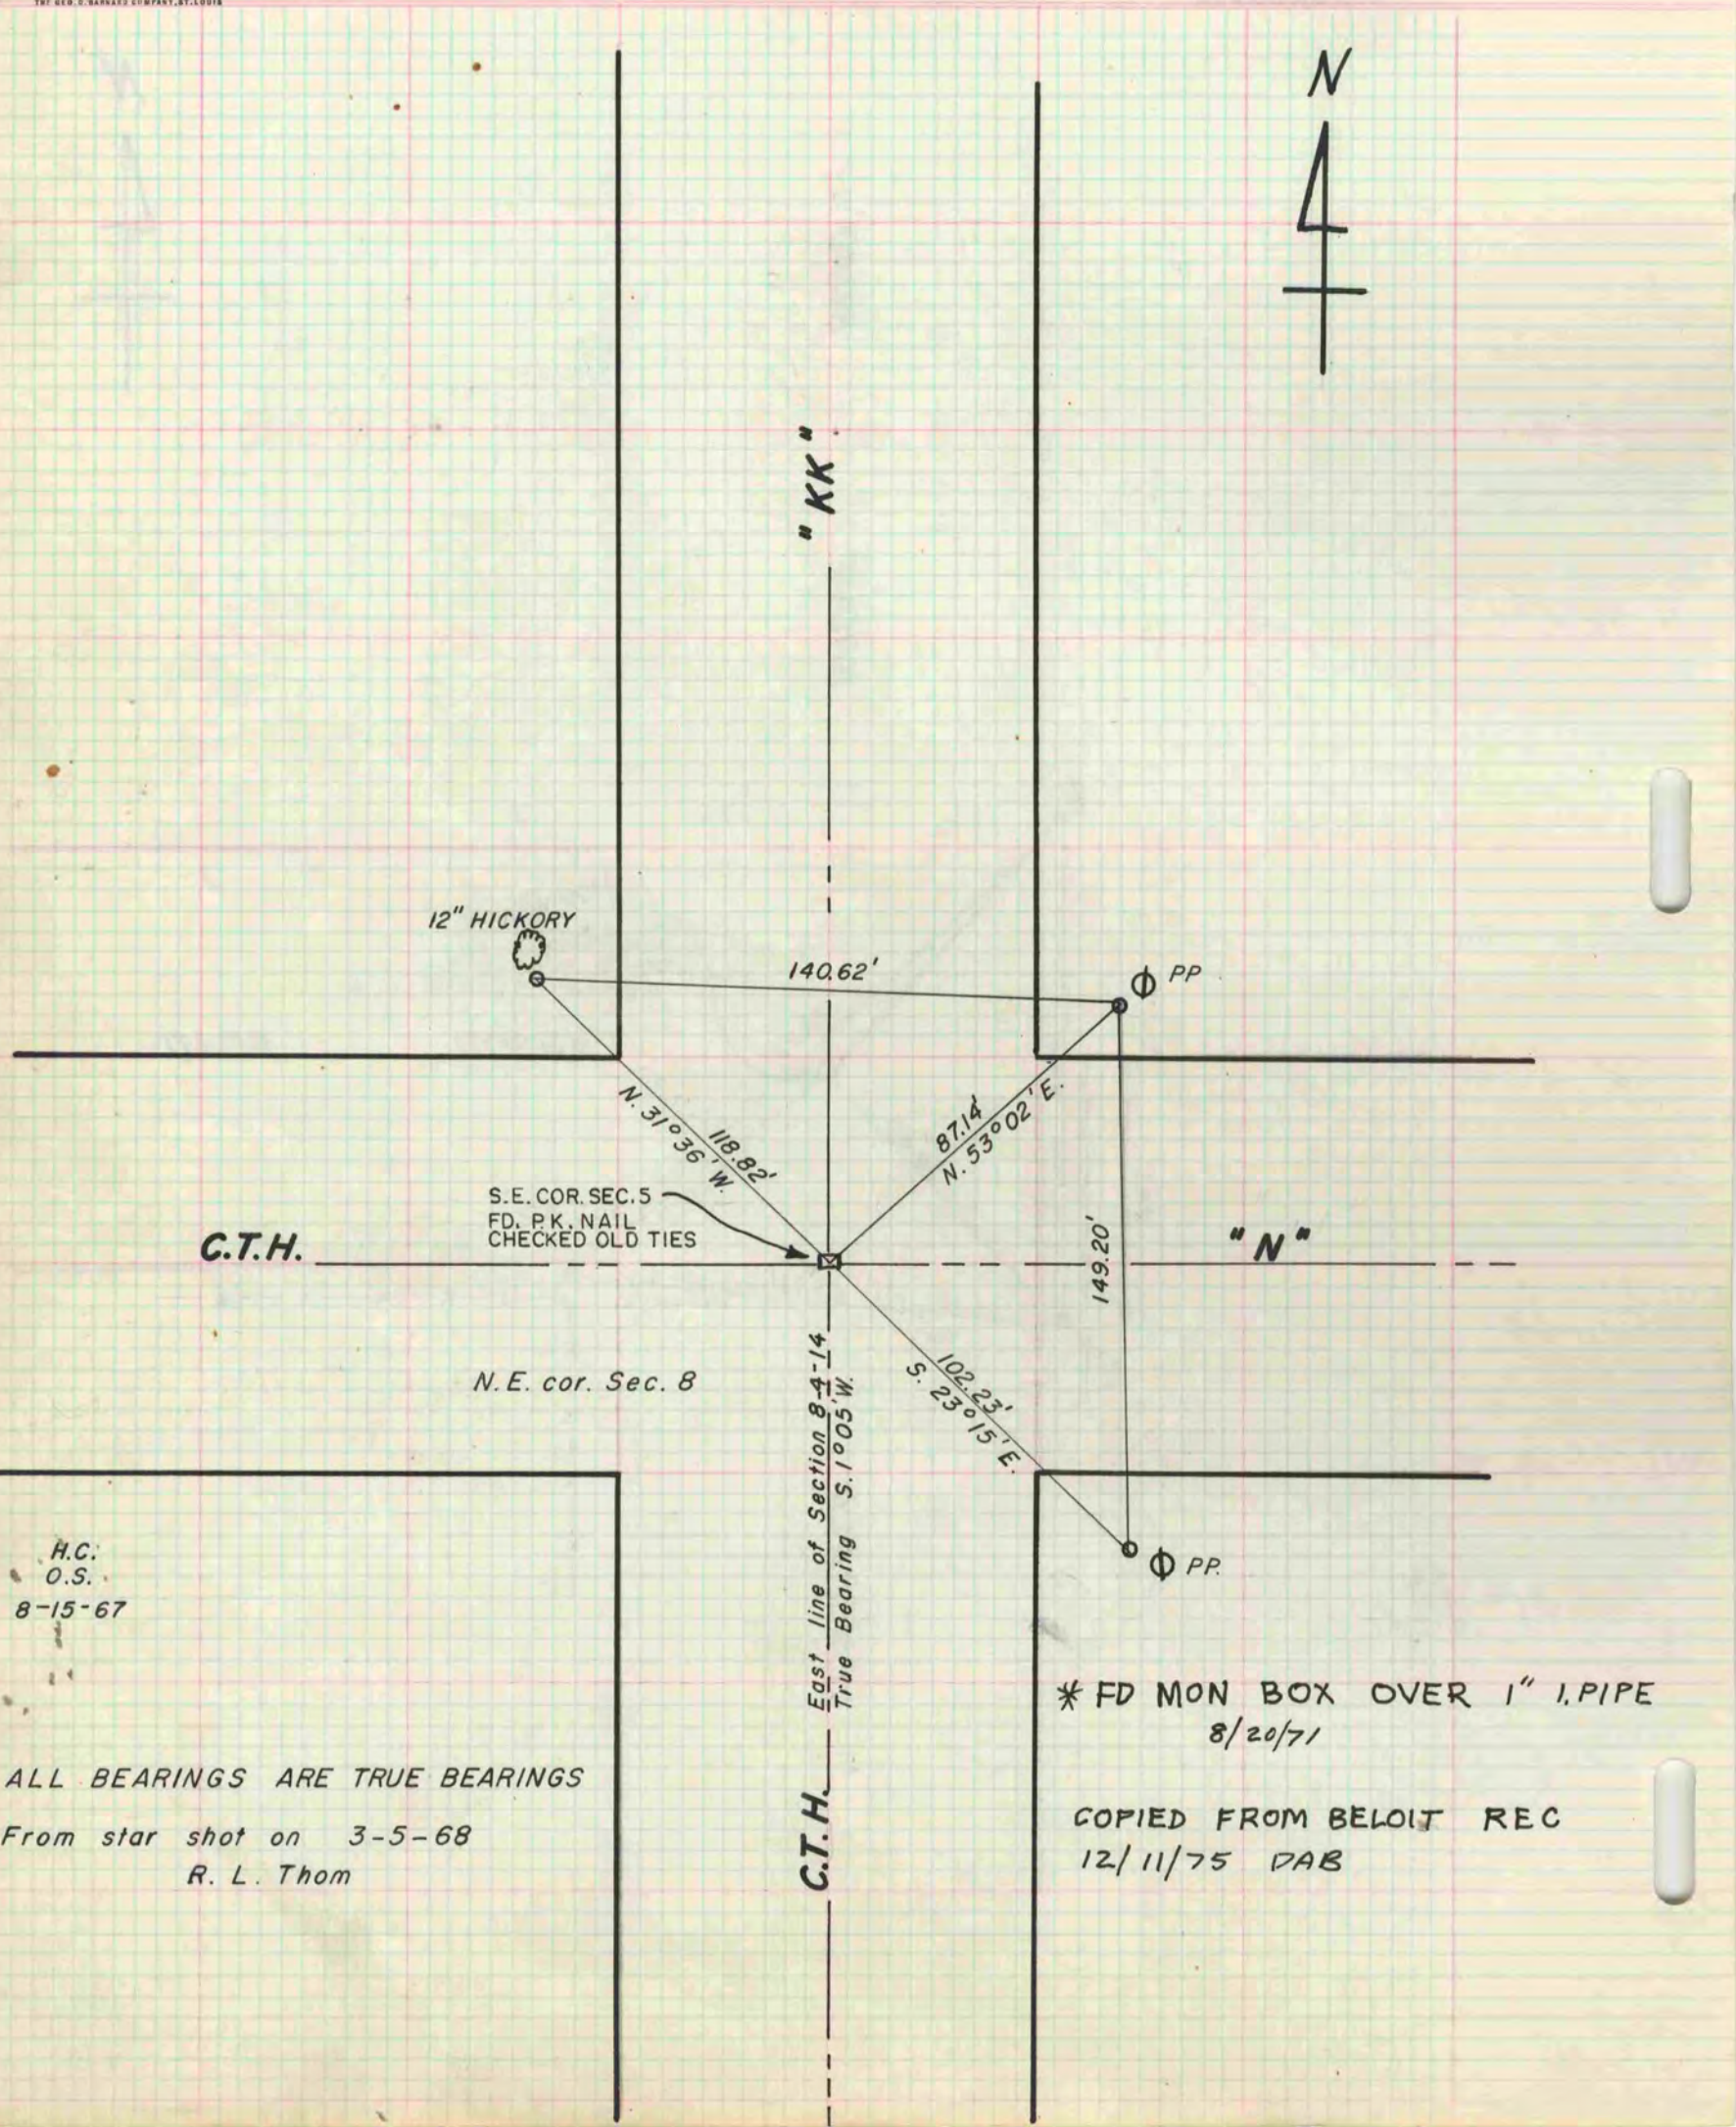

PLAT AND RECORD

CITY OF JANESVILLE
COUNTY BUILDING

CITY OF JANESVILLE

Of a Survey on Section 5-4 T 4N R 14 E. of the 4 P. M. in LIMA Township

Rock County, Wisconsin, made AUG the 15 1967

I hereby certify that the following is a correct record of said survey as made by me.

MICROFILMED

R. L. Thom

County Surveyor.

H.C.
O.S.
8-15-67

ALL BEARINGS ARE TRUE BEARINGS
From star shot on 3-5-68
R. L. Thom

* FD MON BOX OVER 1" I. PIPE
8/20/71

COPIED FROM BELOIT REC
12/11/75 DAB