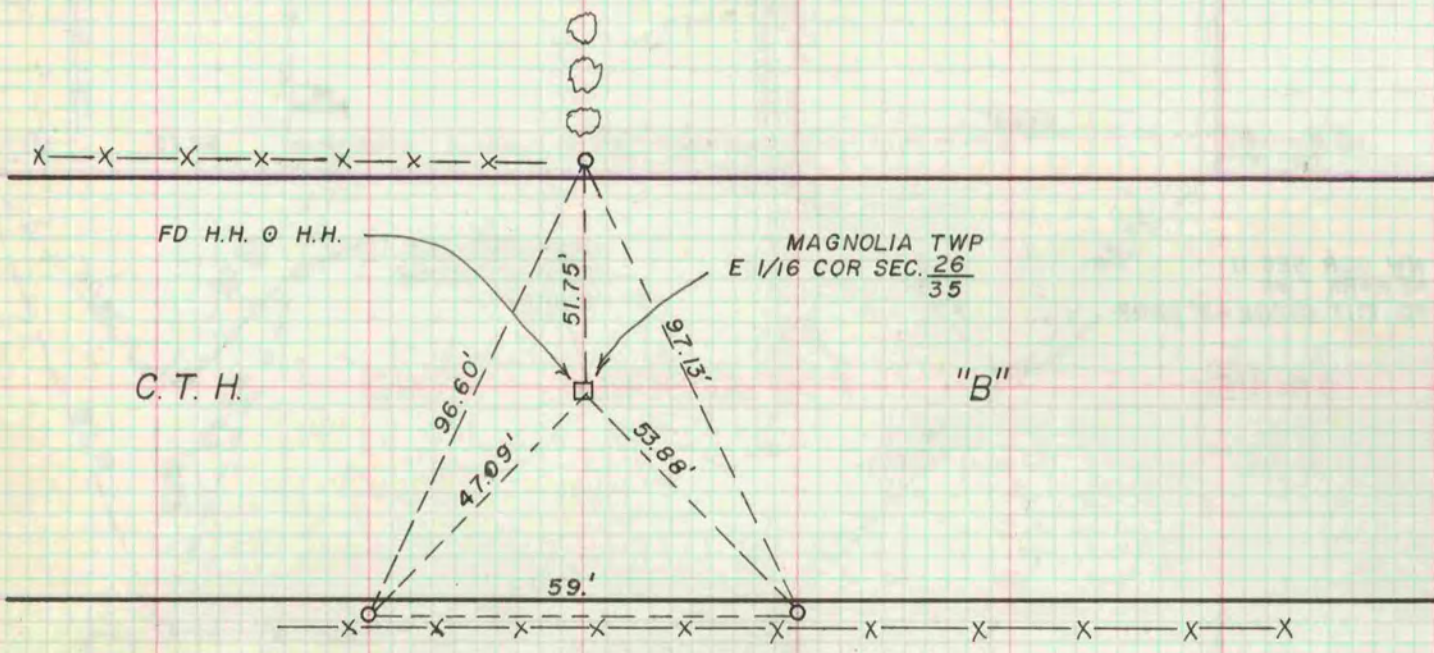

PLAT AND RECORD

COUNTY BUILDING
CITY OF JANESVILLE

Of a Survey on Section 26-35 T 3N R 10 E. of the 4 P. M. in MAGNOLIA Township

Rock County, Wisconsin, made MAY the 7 1968

I hereby certify that the following is a correct record of said survey as made by me.

RMB at Large

County Surveyor.

MICROFILMED

THE GEO. D. BARNARD COMPANY, ST. LOUIS

MAY 7, 1968
O.S.
L.A.