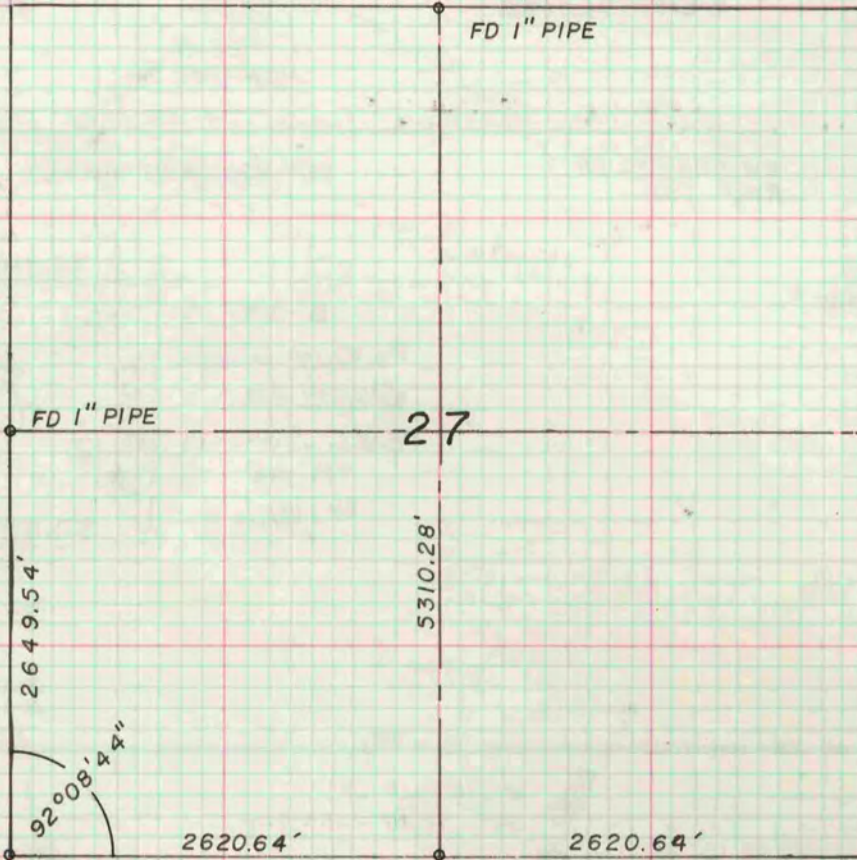

# PLAT AND RECORD

COUNTY BUILDING  
CITY OF JANESVILLE

Of a Survey on Section 27 T 1N R 13 E. of the 4 P. M. in TURTLE Township

Rock County, Wisconsin, made NOVEMBER the 1968

I hereby certify that the following is a correct record of said survey as made by me.

**MICROFILMED**

*Robb B. Thompson*

County Surveyor.

H.L.  
O.S. 11/68  
J.S.

SET 2" PIPE  
AT S. 1/4 COR  
SEC 27-1-13

NOTE: SEE PAGE 248, VOL. 4.