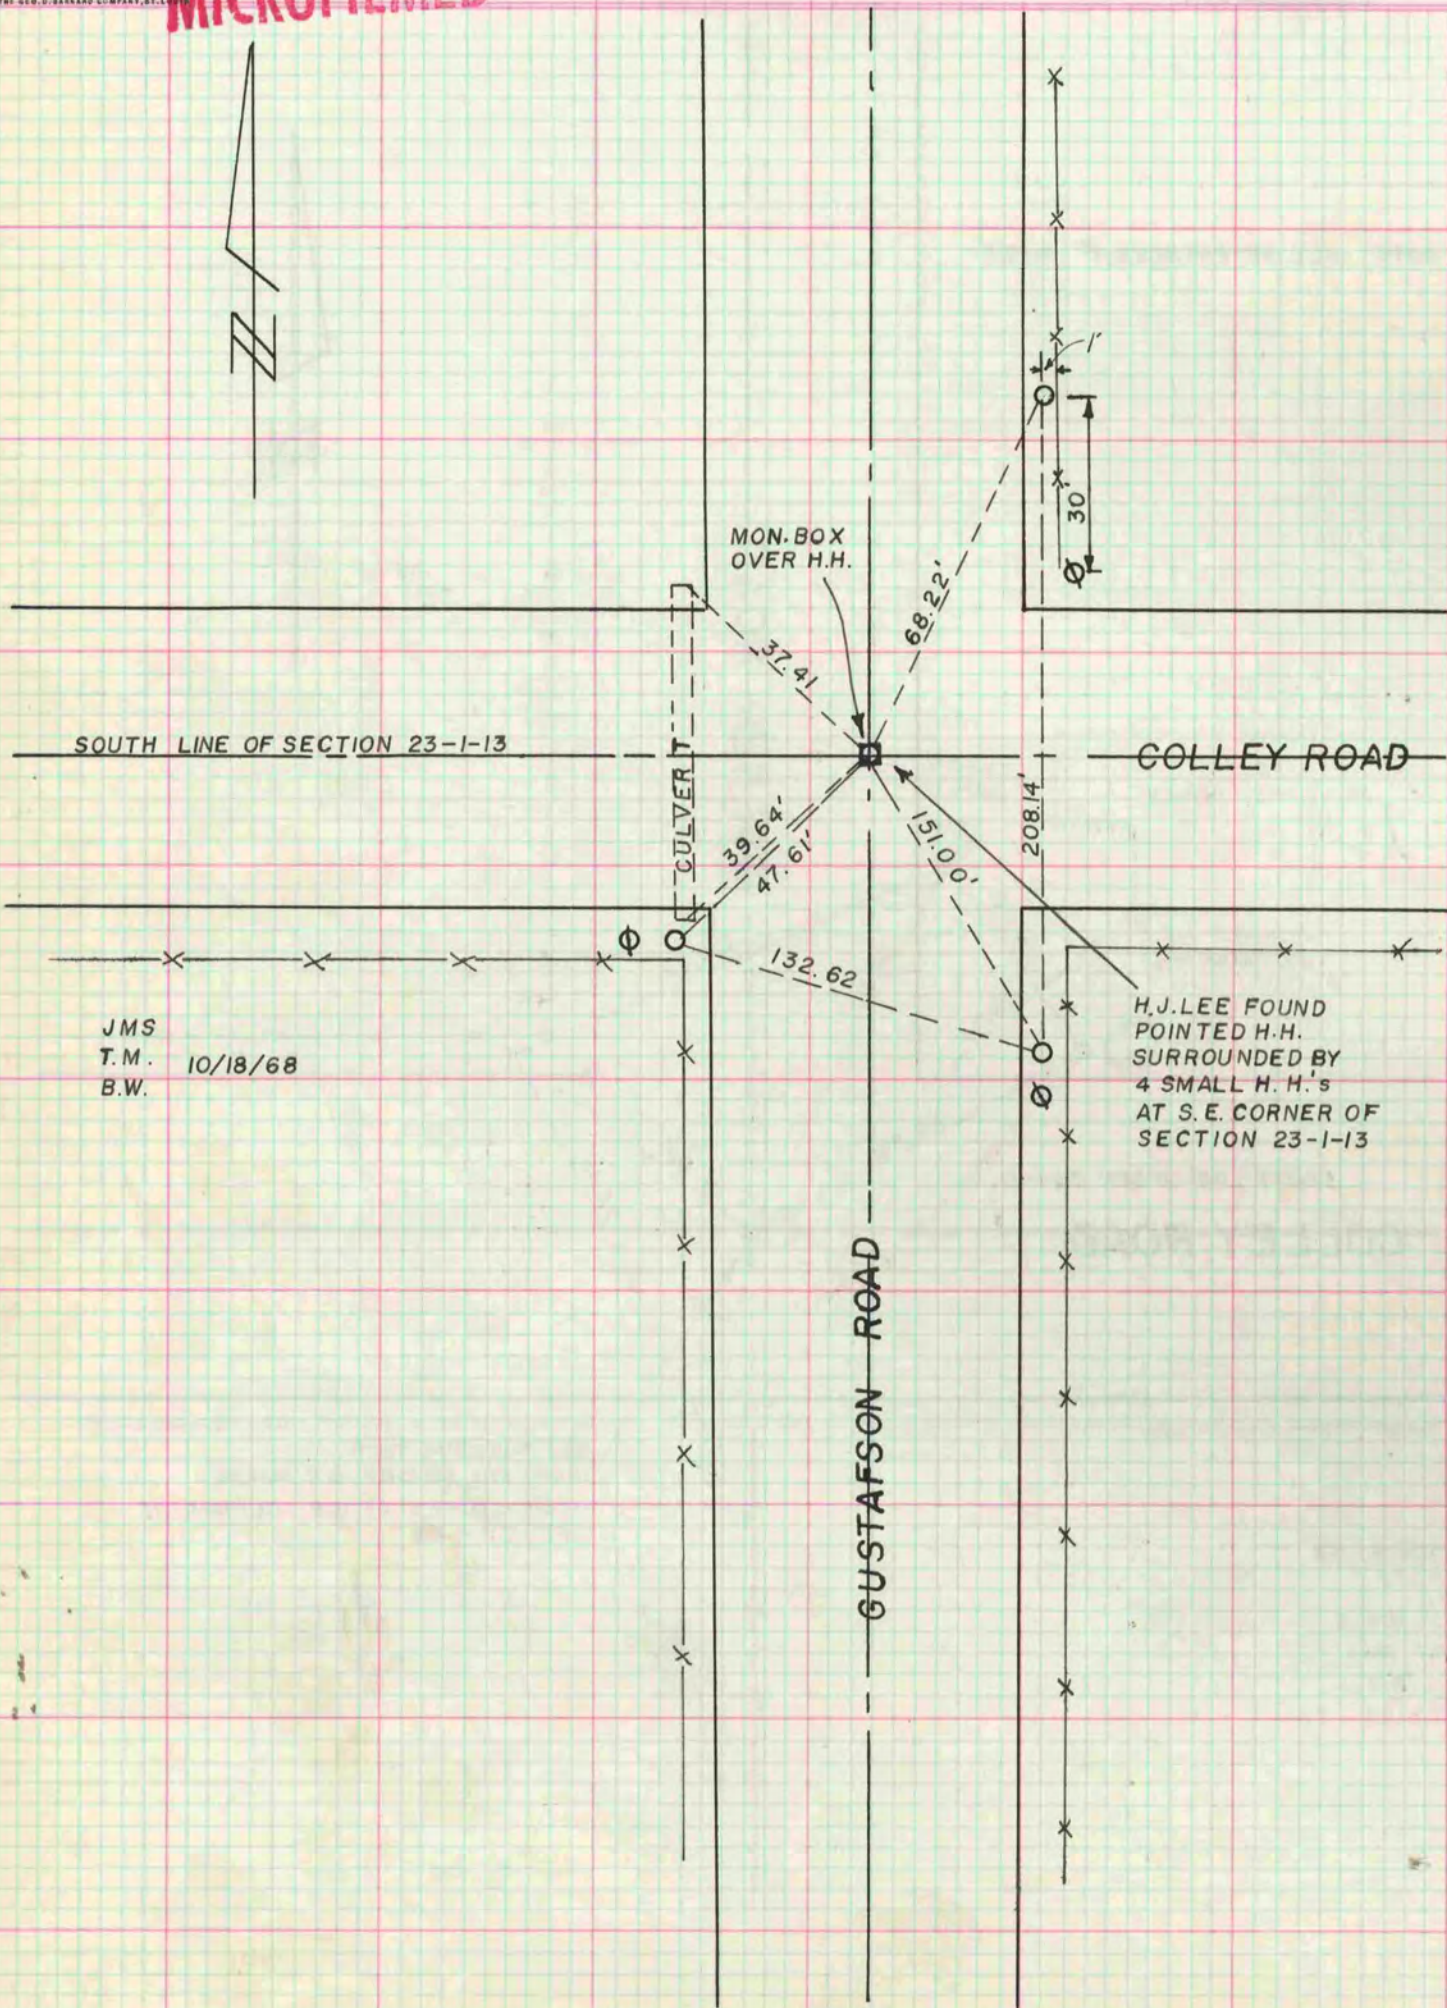

PLAT AND RECORD

COUNTY BUILDING
CITY OF JANESVILLE

Of a Survey on Section 23 T 1 N R 13 E. of the 4 P. M. in TURTLE Township

Rock County, Wisconsin, made OCTOBER the 18 1968

I hereby certify that the following is a correct record of said survey as made by me.

R. H. Batt

County Surveyor.

MICROFILMED

JMS
T.M. 10/18/68
B.W.

H.J. LEE FOUND
POINTED H.H.
SURROUNDED BY
4 SMALL H.H.'s
AT S.E. CORNER OF
SECTION 23-1-13