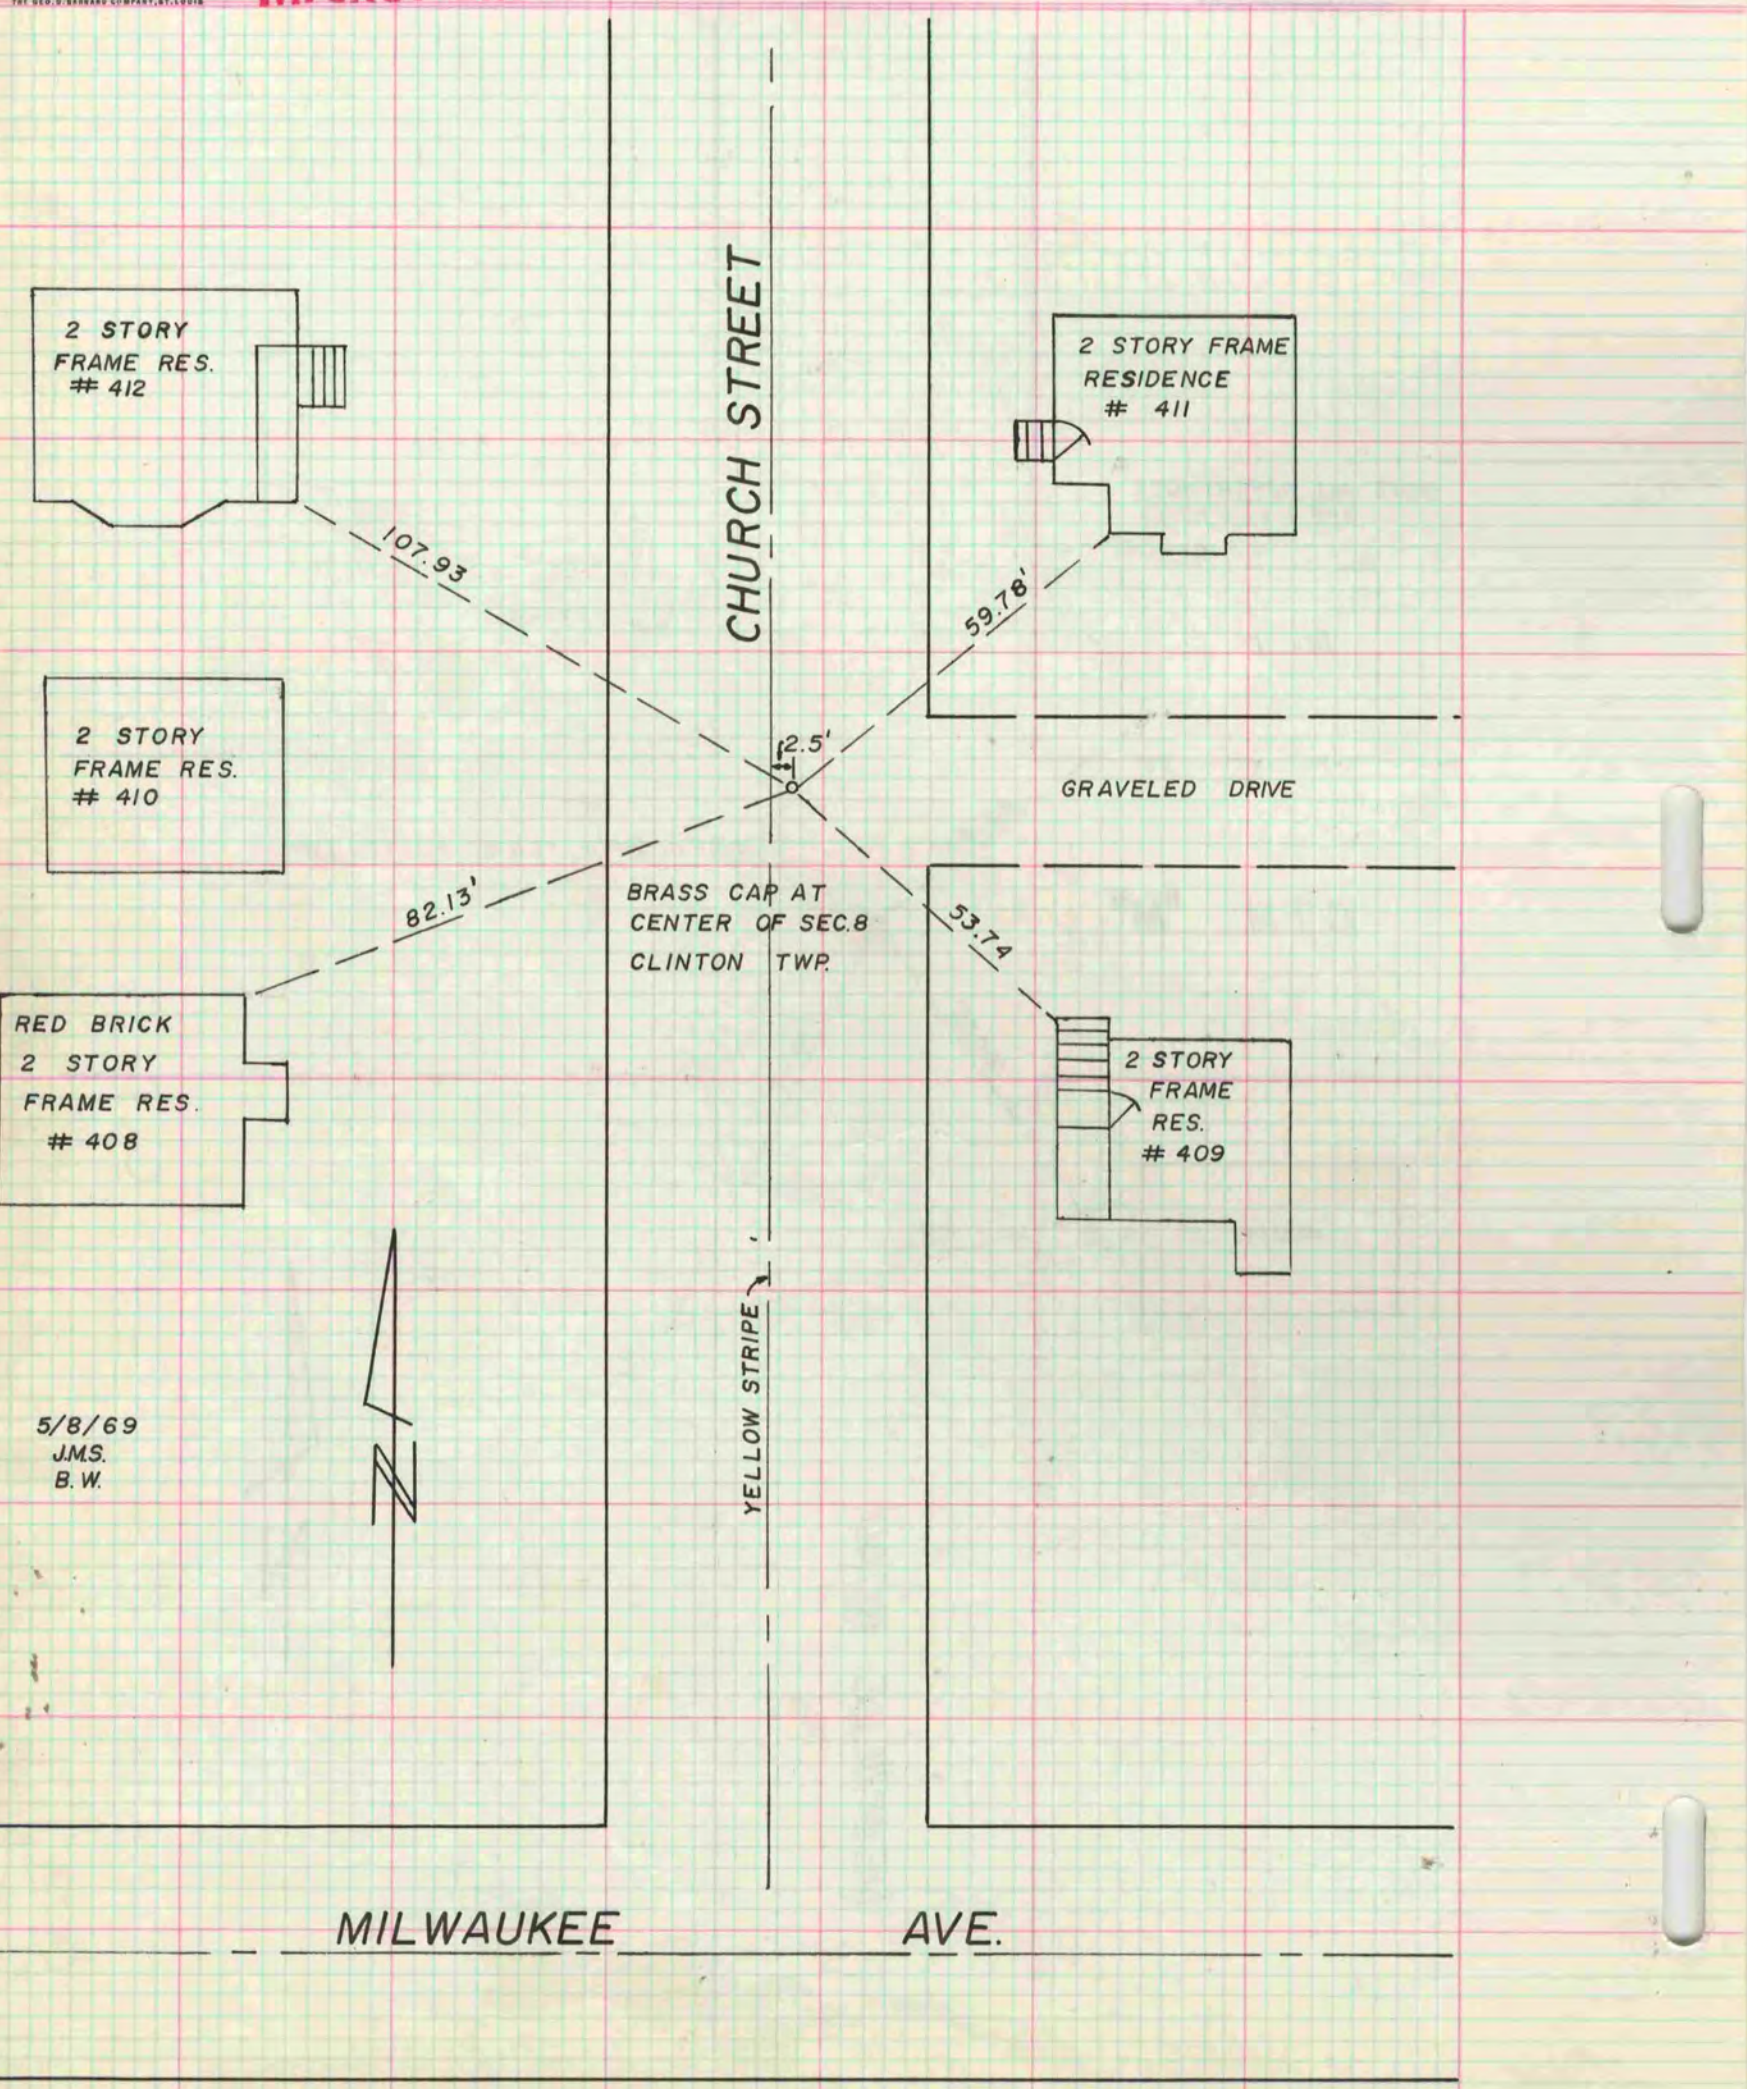

PLAT AND RECORD

COUNTY BUILDING
CITY OF JANESVILLE

Of a Survey on Section 8 T 1N R 14 E. of the 4 P. M. in CLINTON Township

Rock County, Wisconsin, made MAY the 8 1969

I hereby certify that the following is a correct record of said survey as made by me.

R. B. Batten Jr.

County Surveyor.

MICROFILMED

5/8/69
J.M.S.
B.W.

MILWAUKEE AVE.