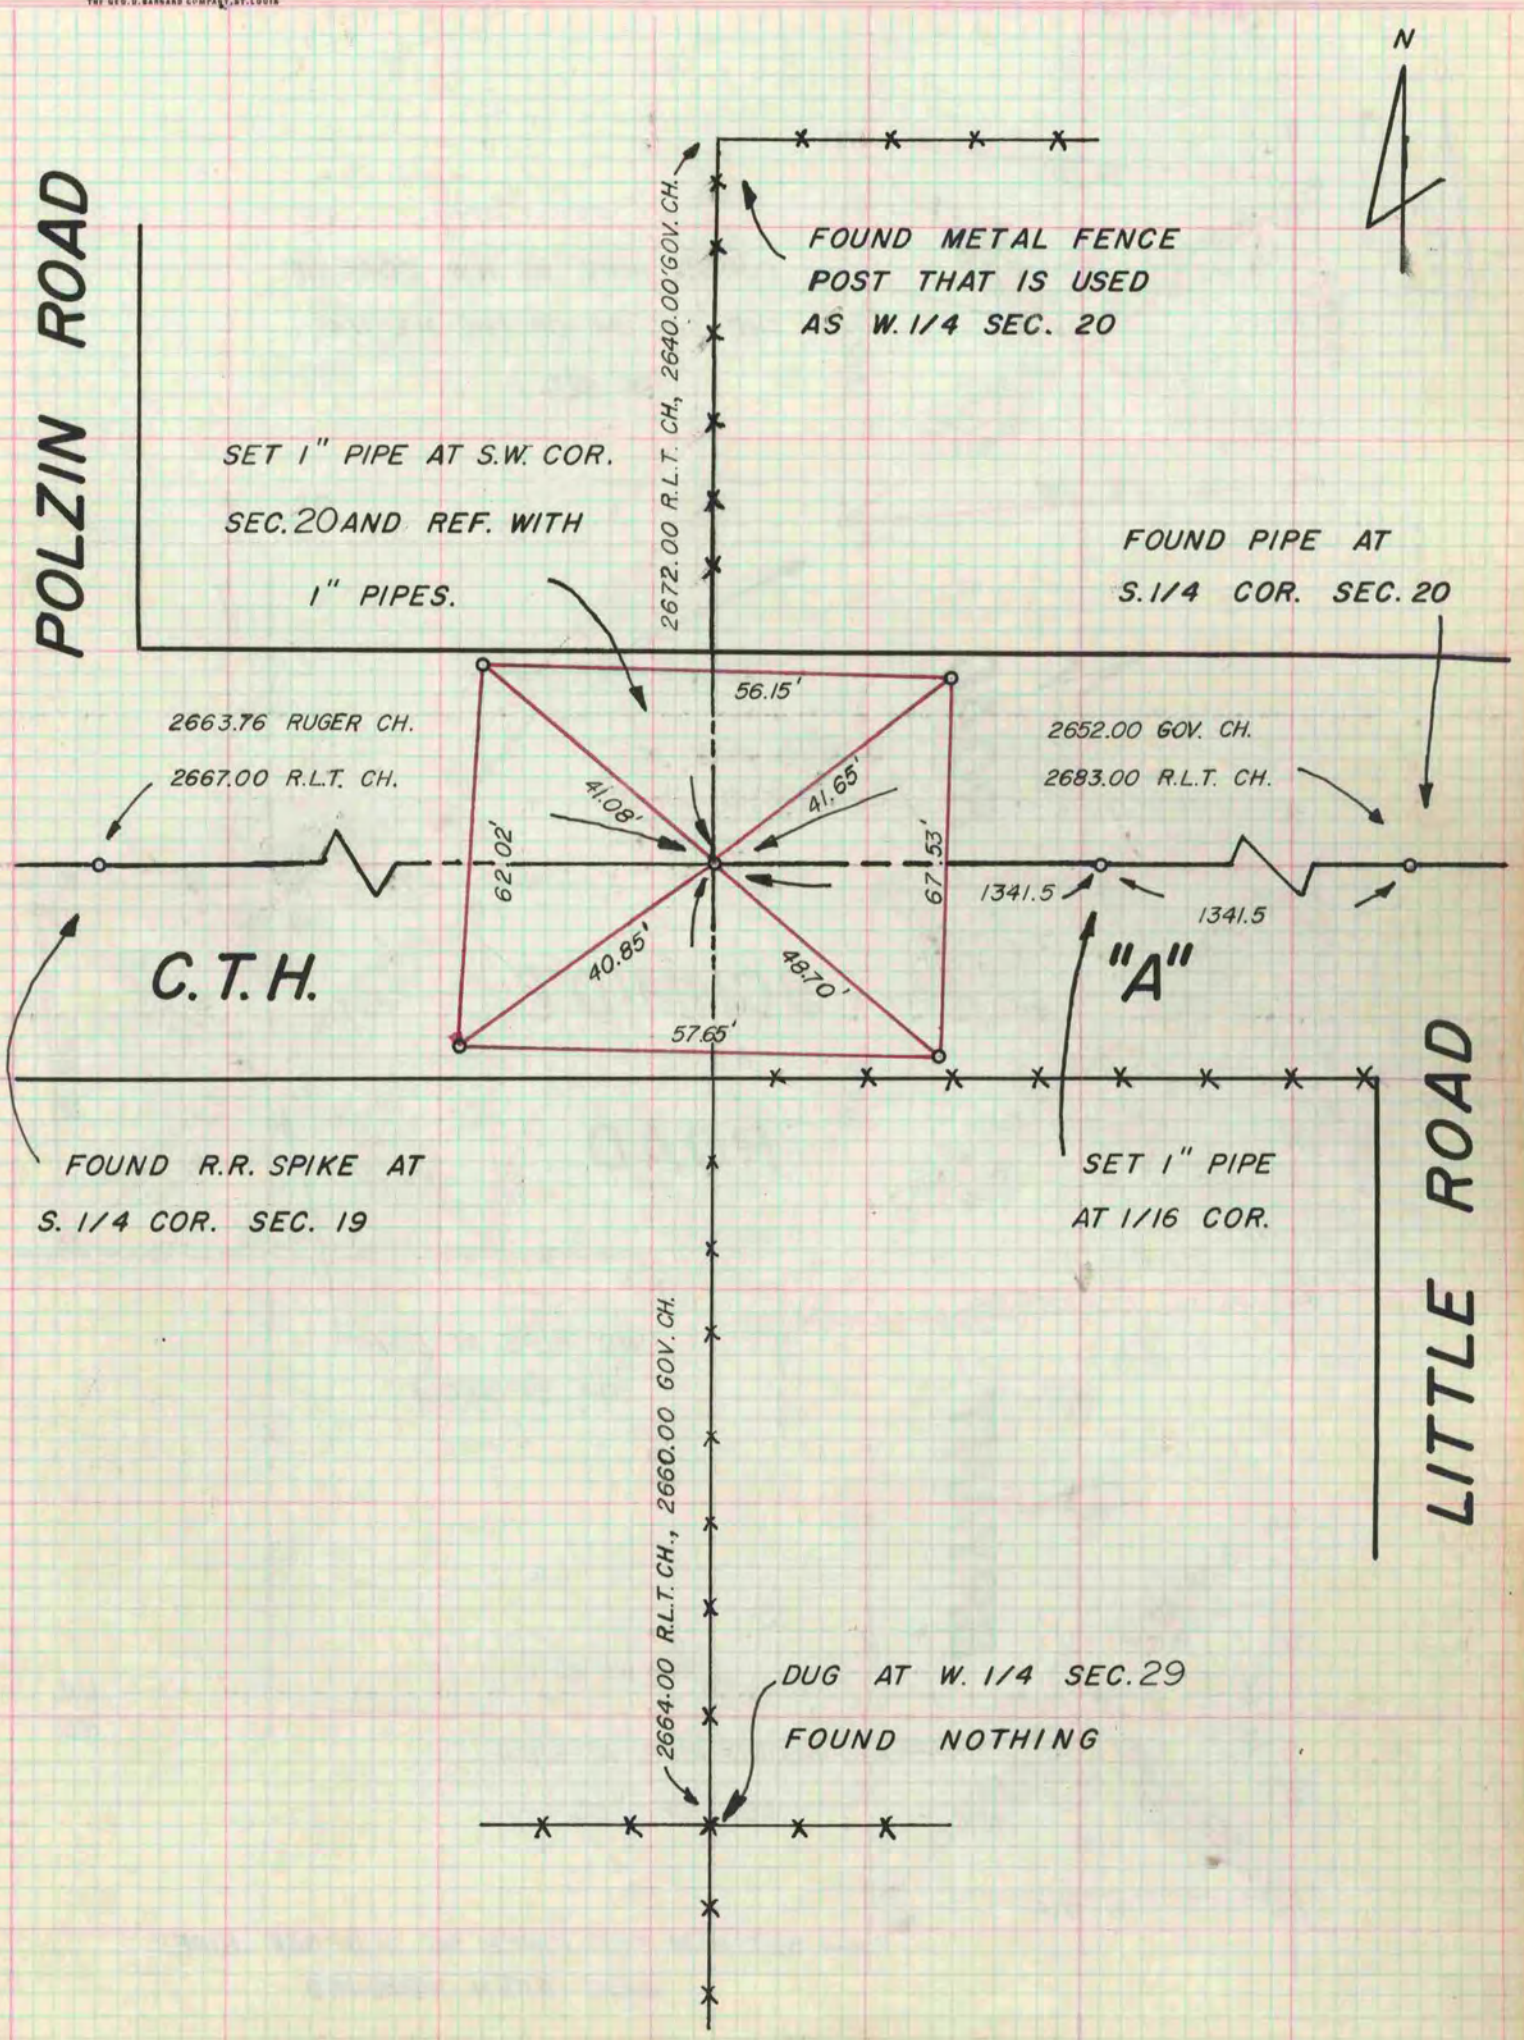

PLAT AND RECORD

423
V-4

COUNTY BUILDING
CITY OF JANESVILLE

COUNTY BUILDING
CITY OF JANESVILLE

Of a Survey on Section 20 T 3 R 12 E. of the 4 P. M. in JANESVILLE Township

Rock County, Wisconsin, made JULY the 22 1969

I hereby certify that the following is a correct record of said survey as made by me.

MICROFILMED

R. B. Betts

County Surveyor.

ALL BEARINGS ARE ASTRONOMIC NORTH BEARINGS