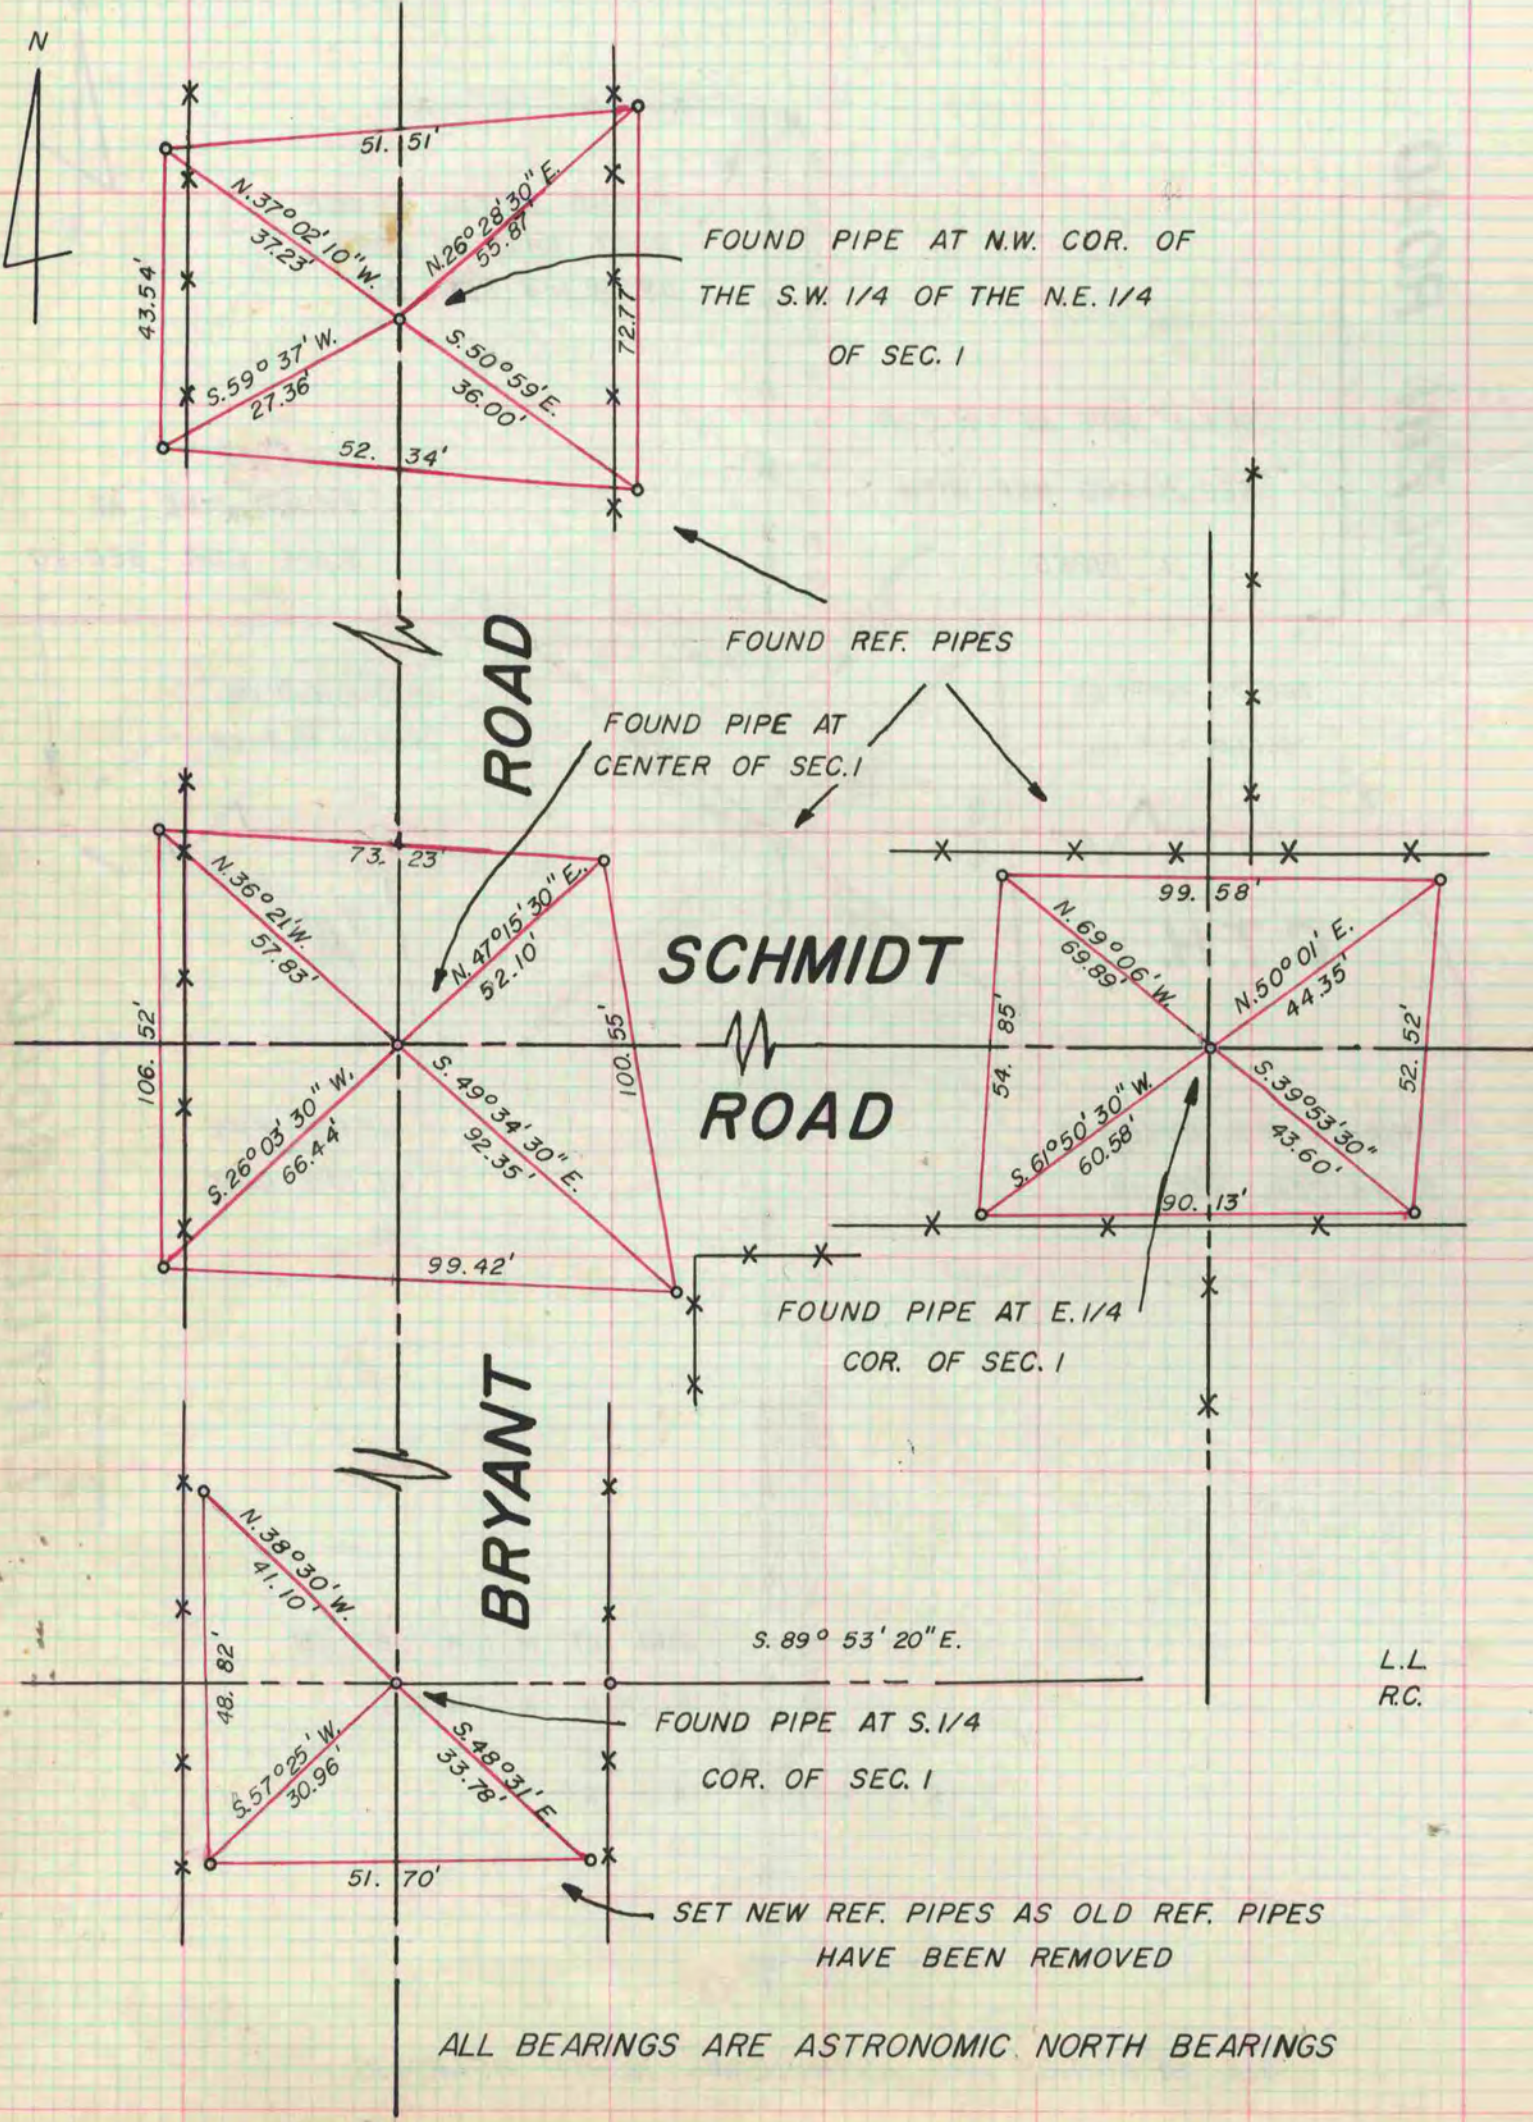

# PLAT AND RECORD

COUNTY BUILDING  
CITY OF JANESVILLE

Of a Survey on Section 1 T 4 N R 13 E. of the 4 P. M. in MILTON Township

Rock County, Wisconsin, made JUNE the 17 TH 1969

I hereby certify that the following is a correct record of said survey as made by me.

*Robert A. ...*

County Surveyor.

**MICROFILMED**

ALL BEARINGS ARE ASTRONOMIC NORTH BEARINGS