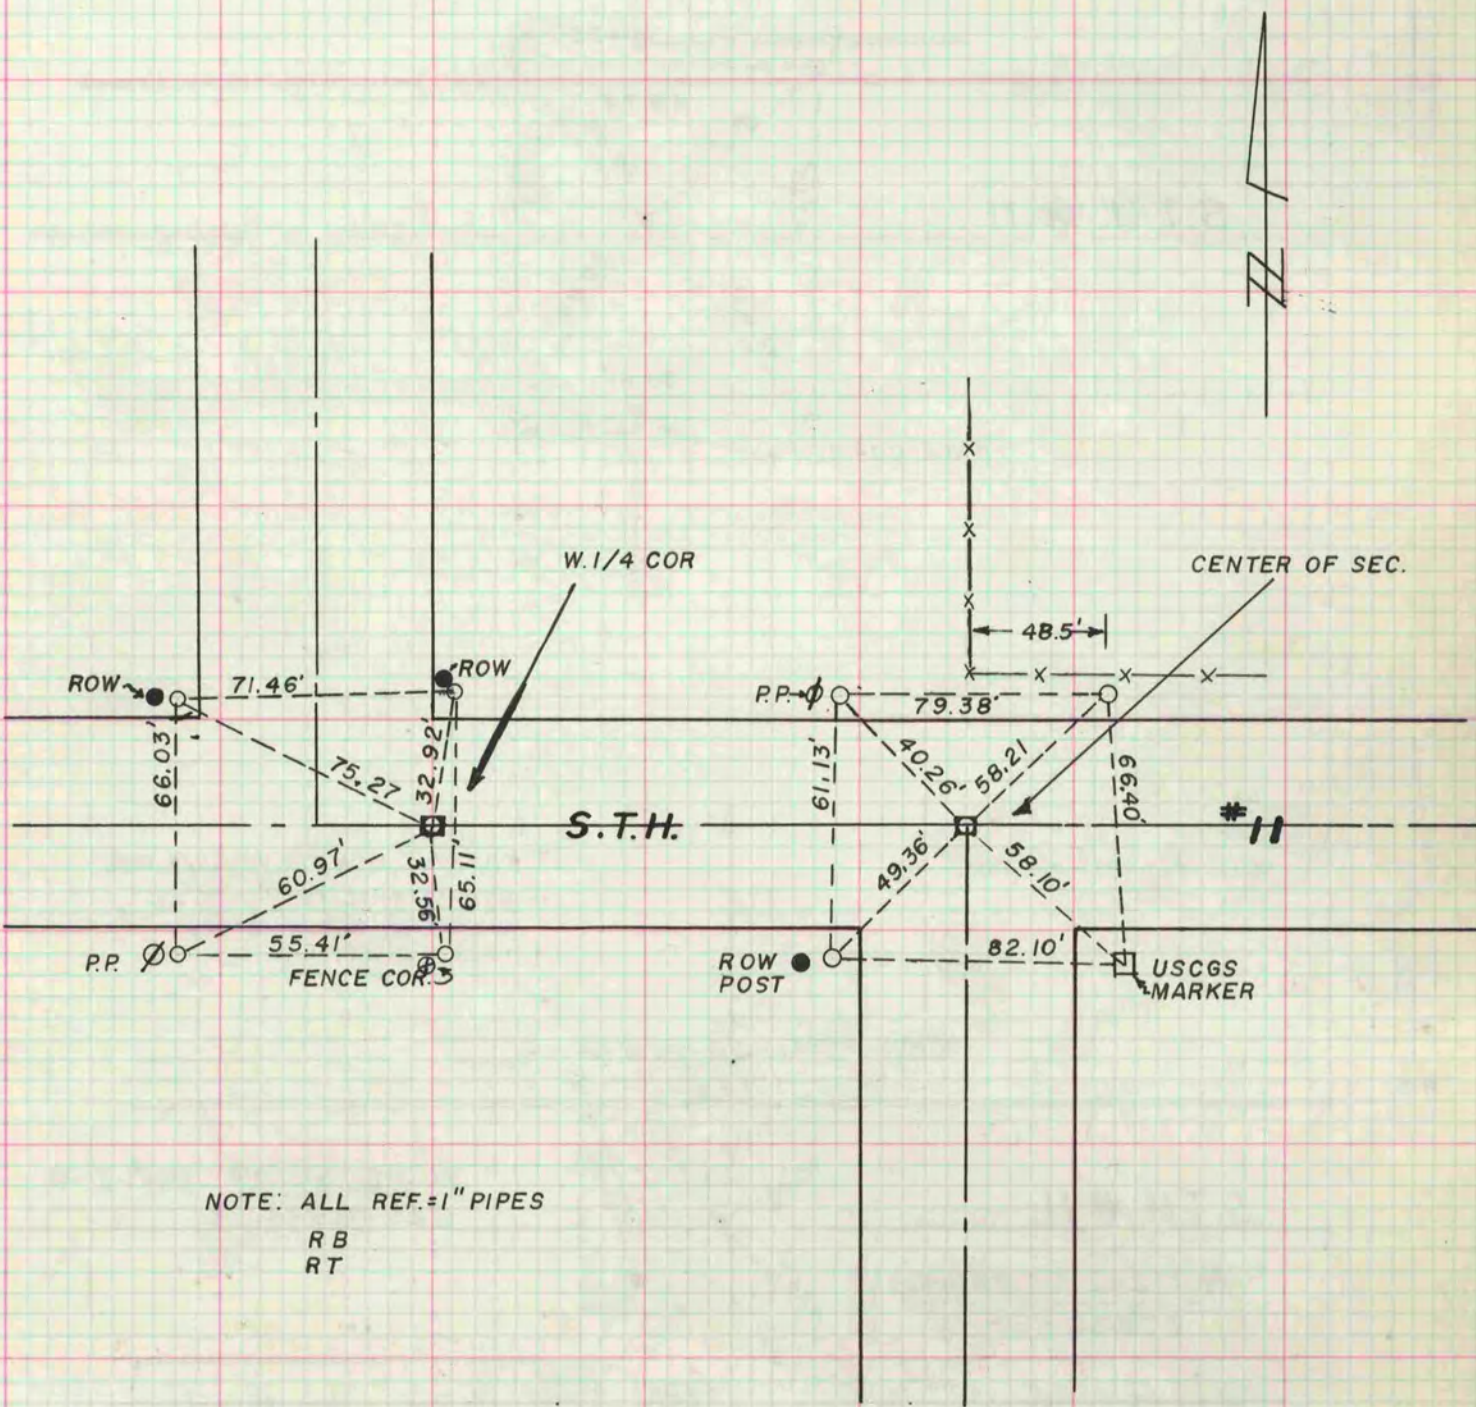

PLAT AND RECORD

431
V-4

CITY OF JANESVILLE
COUNTY BUILDING

COUNTY BUILDING
CITY OF JANESVILLE

Of a Survey on Section **33** T **3 N** R **12** E. of the 4 P. M. in **JANESVILLE** Township

Rock County, Wisconsin, made **FEBRUARY** the **1970**

I hereby certify that the following is a correct record of said survey as made by me.

MICROFILMED

W. H. Battersman Jr.

County Surveyor.

NOTE: ALL REF. = 1" PIPES
RB
RT