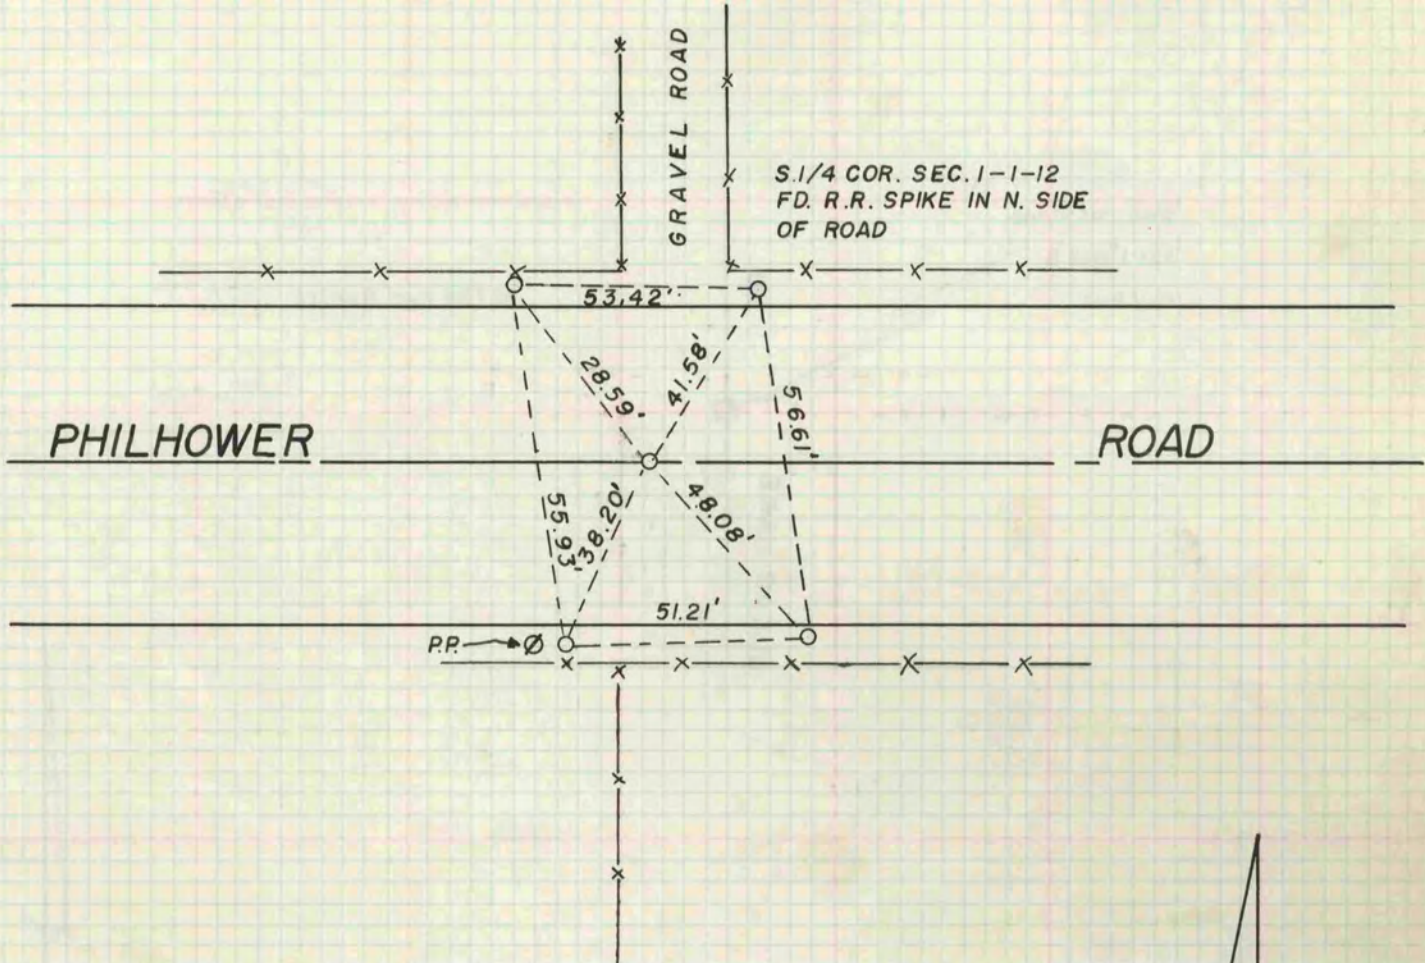

COUNTY BUILDING
CITY OF JANESVILLE

PLAT AND RECORD

433
V-4

Of a Survey on Section 23 T. 1 N. R. 13 E. TURTLE
1 T. 1 N. R. 12 E. of the 4 P. M. in BELOIT Township

Rock County, Wisconsin, made MARCH the 19 1970

I hereby certify that the following is a correct record of said survey as made by me.

MICROFILMED

RMB at Gen

County Surveyor.