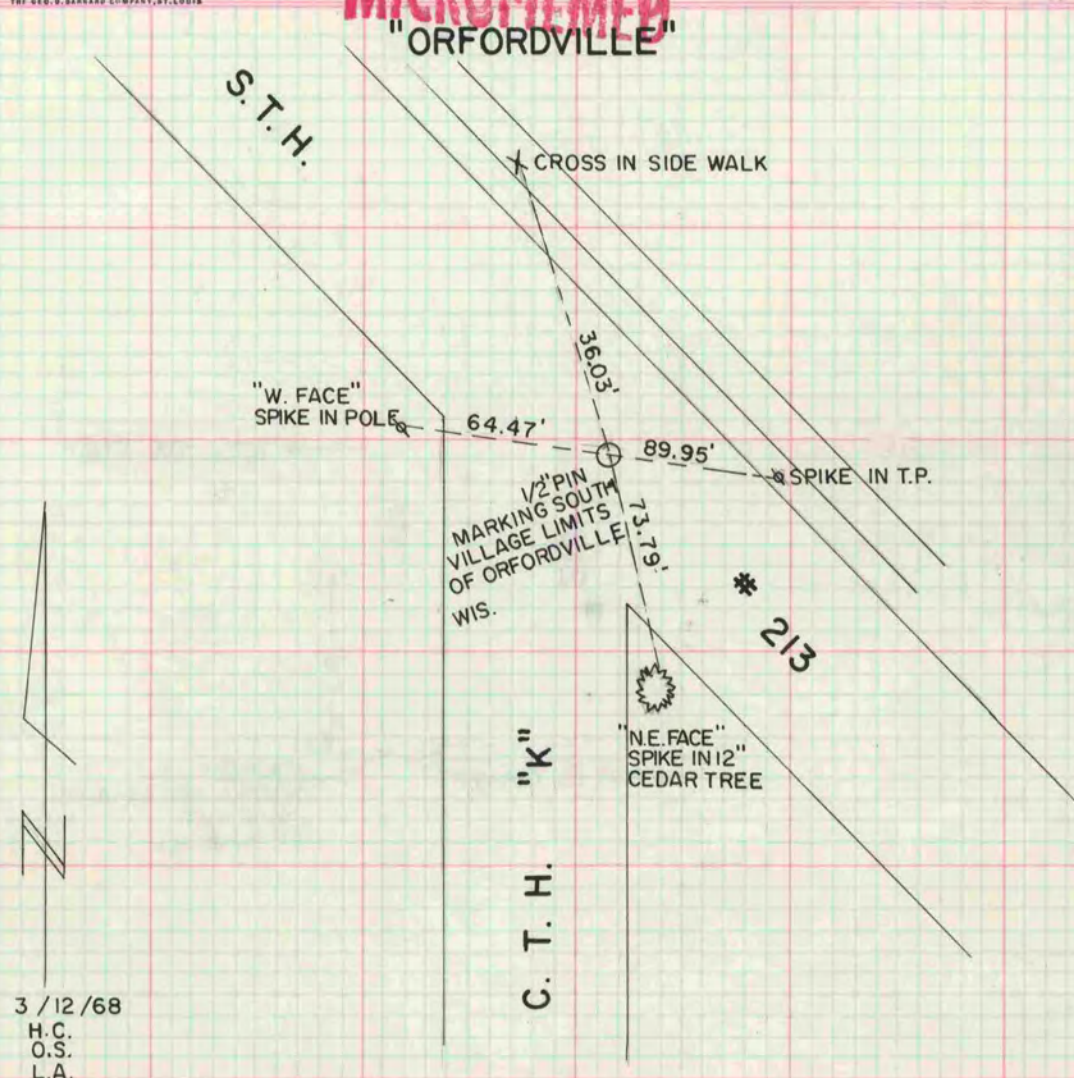

# PLAT AND RECORD

COUNTY BUILDING  
CITY OF JANESVILLE

COUNTY BUILDING  
CITY OF JANESVILLE

Of a Survey on Section **24** T **2 N.** R **10** E. of the 4 P. M. in **SPRING VALLEY** Township

Rock County, Wisconsin, made **MARCH** the **12** 19**68**

I hereby certify that the following is a correct record of said survey as made by me.

*R. H. Batters Jr.*

County Surveyor.

**MICROFILMED**  
"ORFORDVILLE"

NOTE: O = 1" x 24" IRON PIPES