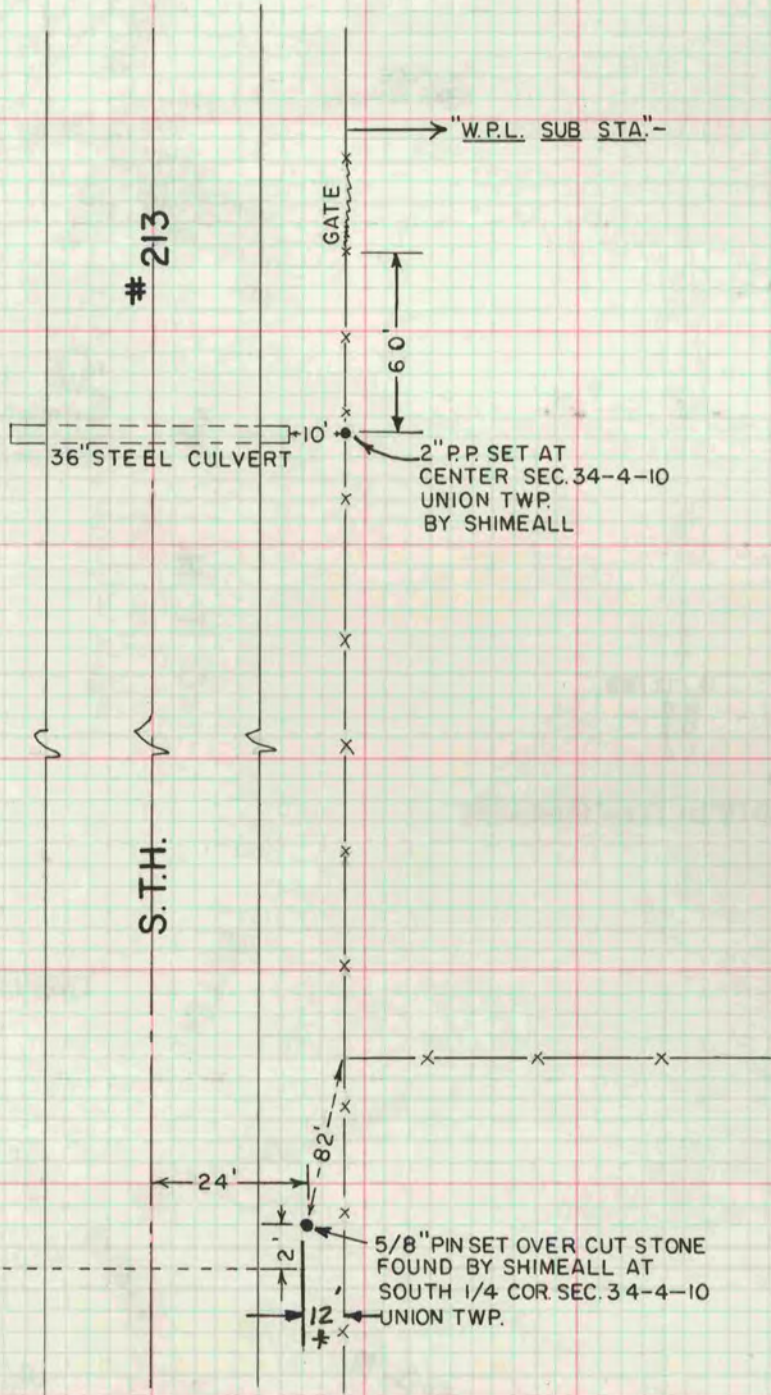

PLAT AND RECORD

COUNTY BUILDING
CITY OF JANESVILLE

Of a Survey on Section **34** T **4 N.** R **10** E. of the 4 P. M. in **UNION** Township

Rock County, Wisconsin, made **MARCH** the **12** 1968

I hereby certify that the following is a correct record of said survey as made by me.

RMB

County Surveyor.

MICROFILMED

3/12/68
H. C.
O. S.
L. A.

*COPIED FROM BELOIT REC
12/11/75 DAB