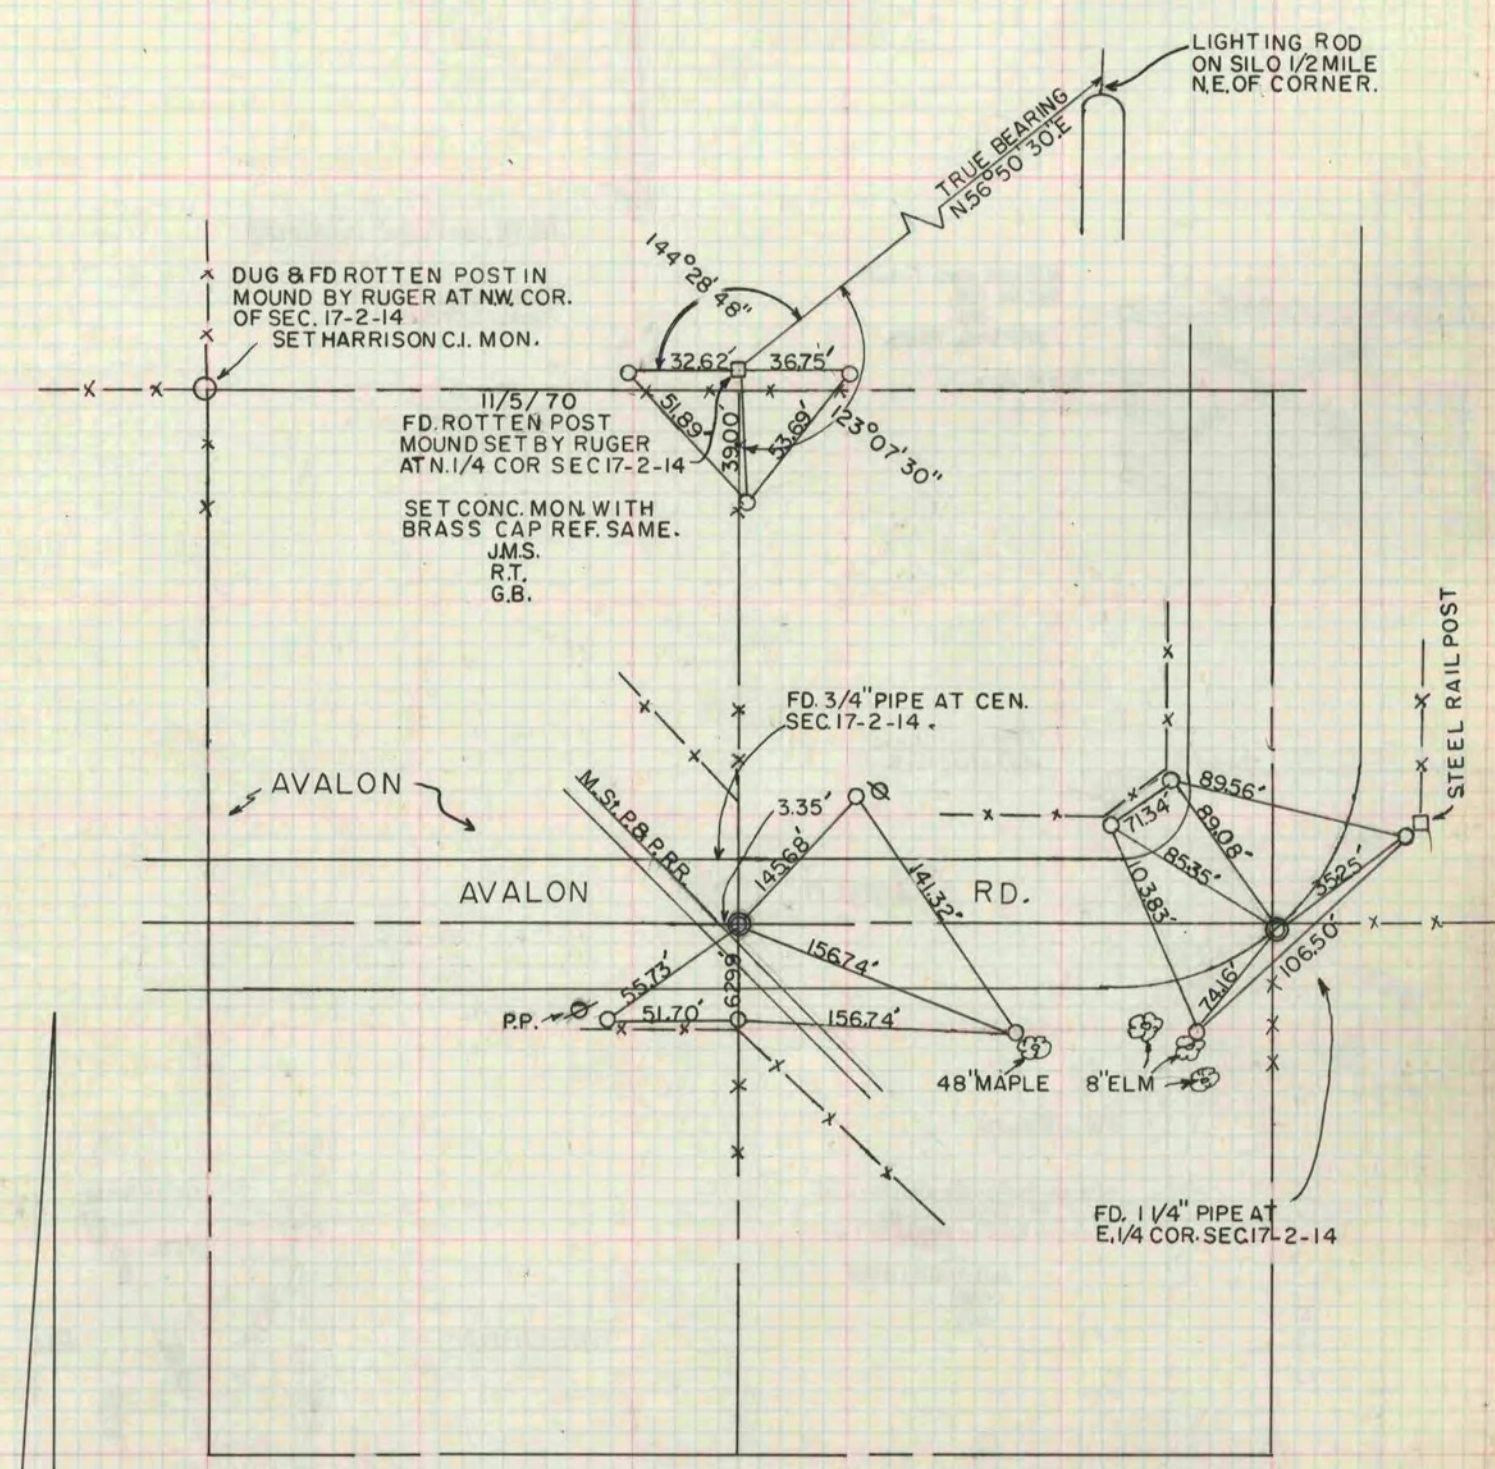

# PLAT AND RECORD

459  
✓-4

CITY OF JANESVILLE  
COUNTY BUILDING

COUNTY BUILDING  
CITY OF JANESVILLE

Of a Survey on Section 17 T 2N R 14 E. of the 4 P. M. in BRADFORD Township

Rock County, Wisconsin, made OCTOBER the 22 1970

I hereby certify that the following is a correct record of said survey as made by me.

MICROFILMED

*Robert E. Evans*

County Surveyor.

NOTE: O = 1" x 24" IRON PIPE AT REF. PTS.

10/22/70

JMS  
RT