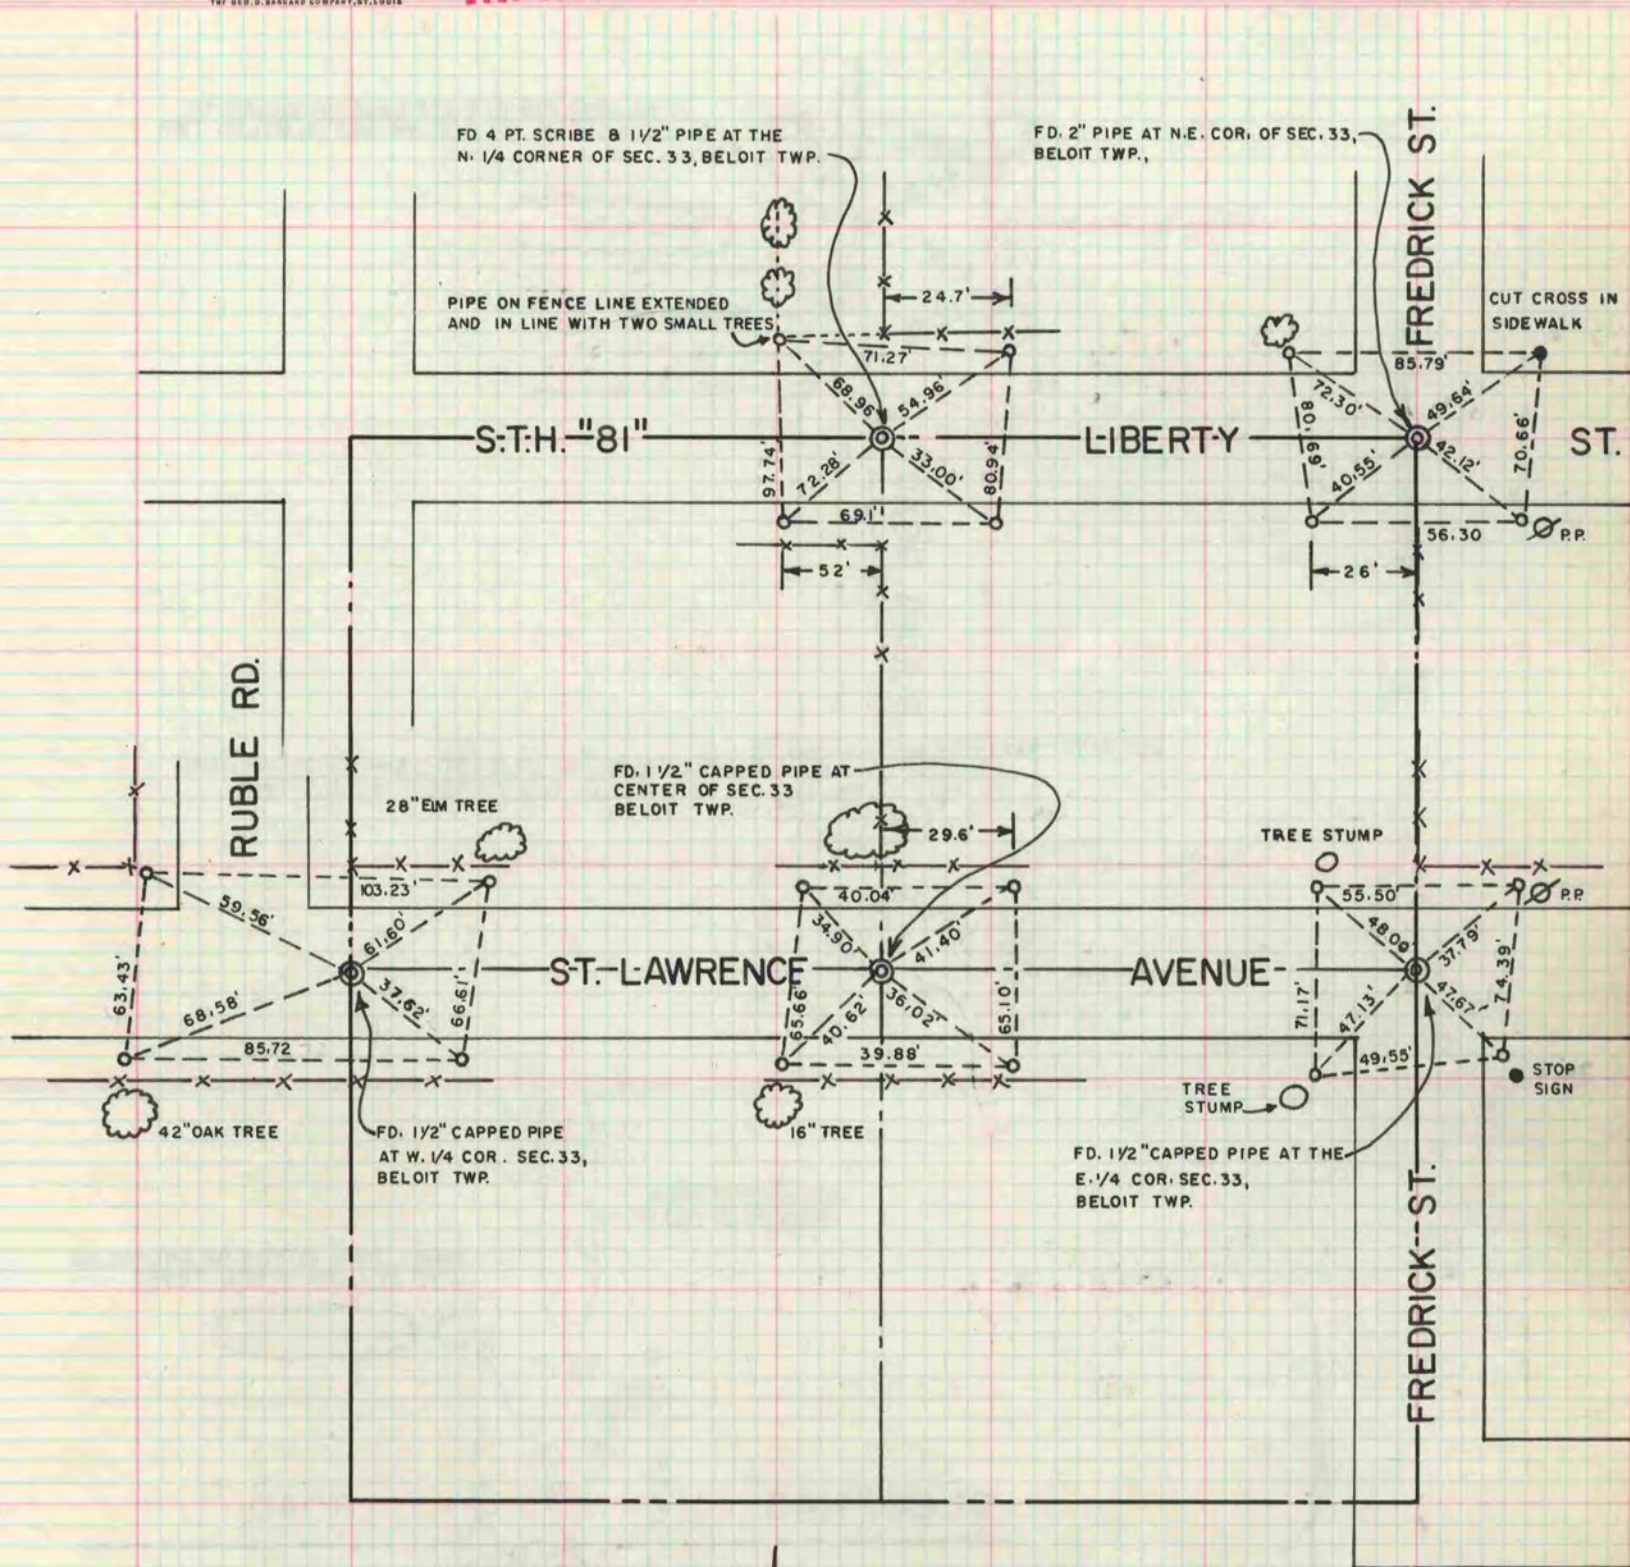

# PLAT AND RECORD

461

V-4

CITY OF JANESVILLE  
COUNTY BUILDING

COUNTY BUILDING  
CITY OF JANESVILLE

Of a Survey on Section **33** T **1** N R **12** E. of the 4 P. M. in **BELOIT** Township

Rock County, Wisconsin, made **JULY** the **23 & 24** 1969

I hereby certify that the following is a correct record of said survey as made by me.

**MICROFILMED**

*R. B. Batten*

County Surveyor.

B. W.  
A. R.  
7 / 23 / 69

NOTE:  
O = 1" X 24" IRON PIPE AT REFERENCE POINTS