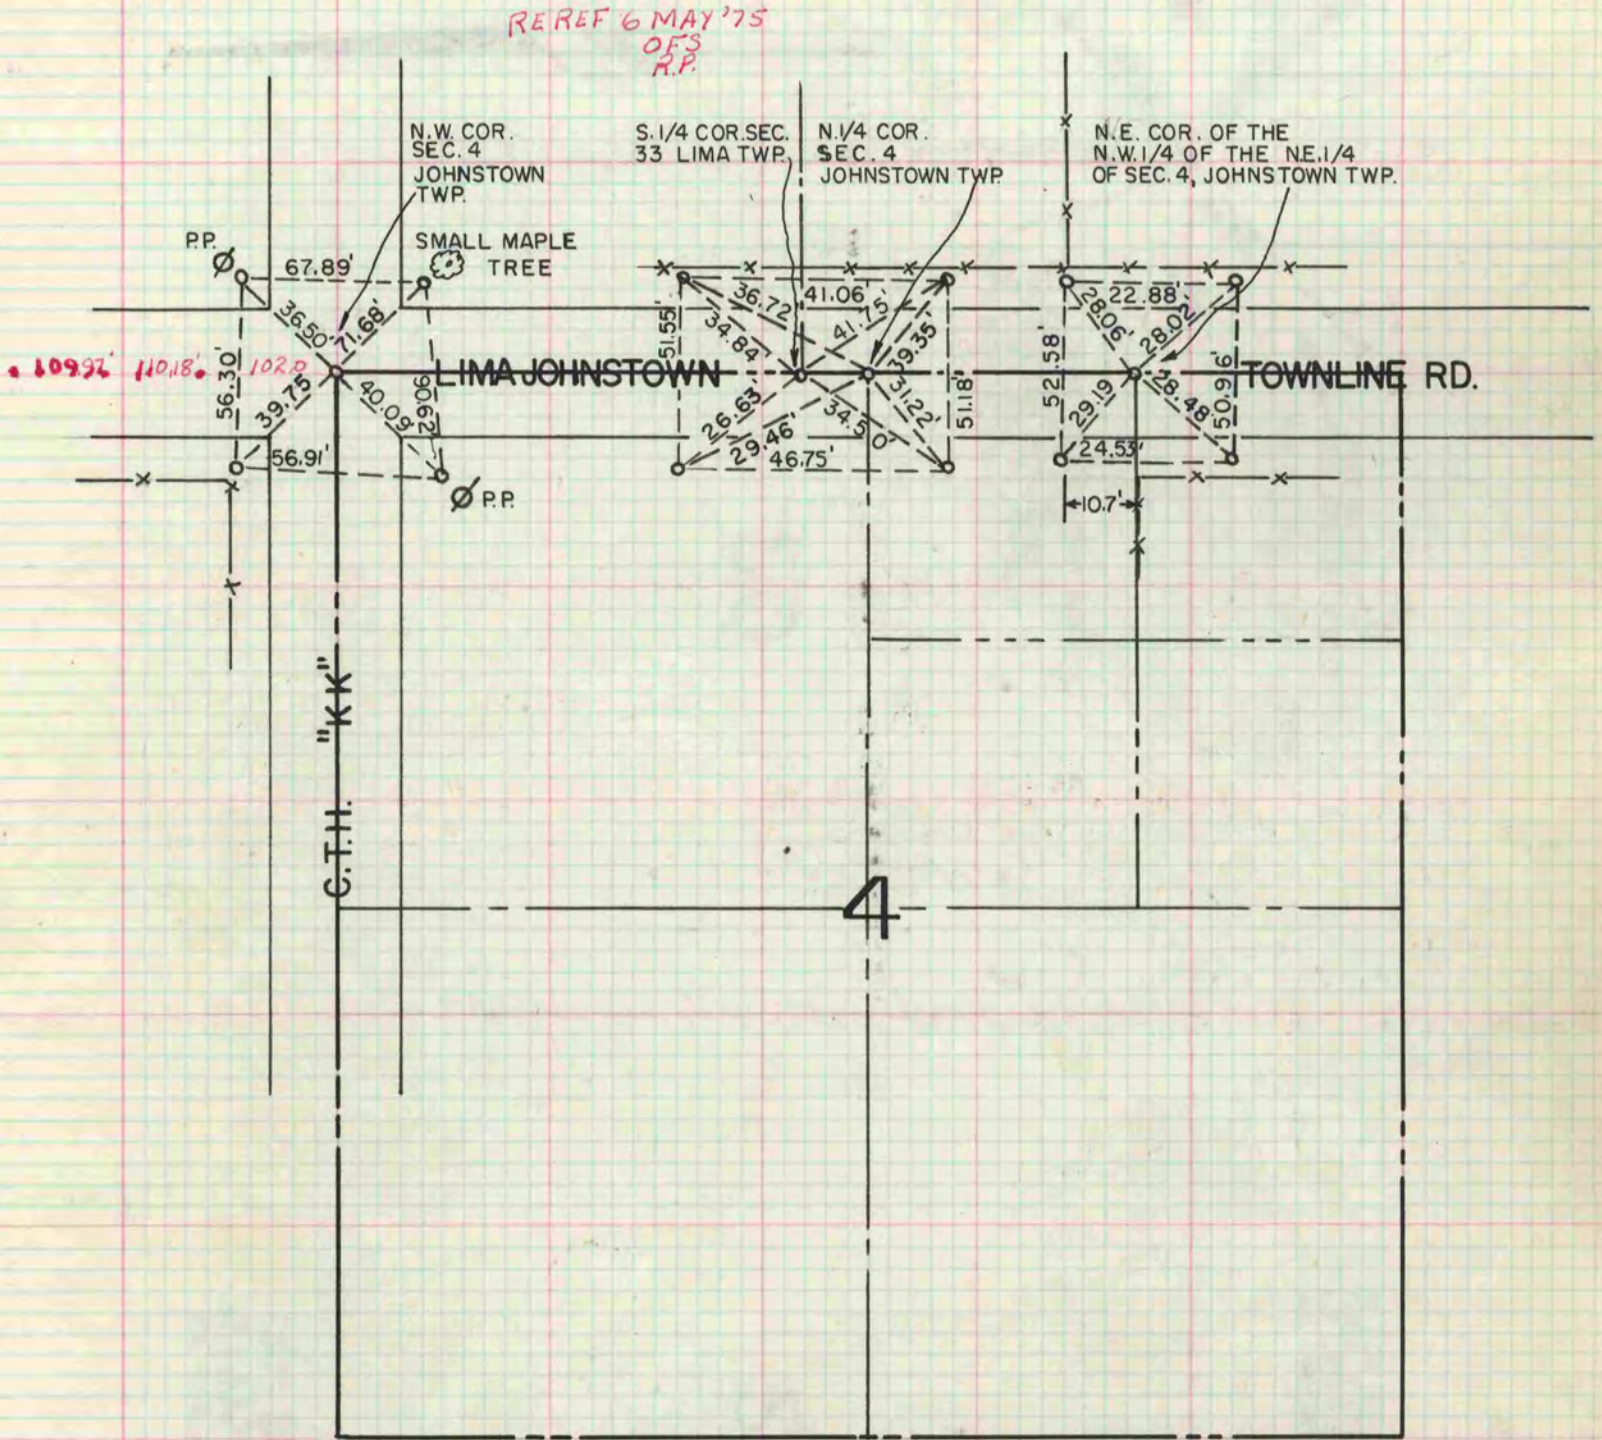

PLAT AND RECORD

COUNTY BUILDING
CITY OF JANESVILLE

COUNTY BUILDING
CITY OF JANESVILLE

Of a Survey on Section **33** **4 N. 14 E.** **LIMA**
4 **T 3 N. R 14 E.** of the 4 P. M. in **JOHNSTOWN** Township

Rock County, Wisconsin, made **AUGUST** the **20** 1969

I hereby certify that the following is a correct record of said survey as made by me.

COUNTY BUILDING
CITY OF JANESVILLE

MICROFILMED

R.B. Balthasar

County Surveyor.

THE GEO. D. BARBARO COMPANY, ST. LOUIS

BOOK 152
PAGE 15 & 16

NOTE: ○ = 1" x 24" IRON PIPES

R.B.
B.W.
M.L.
AUG. 20, 1969